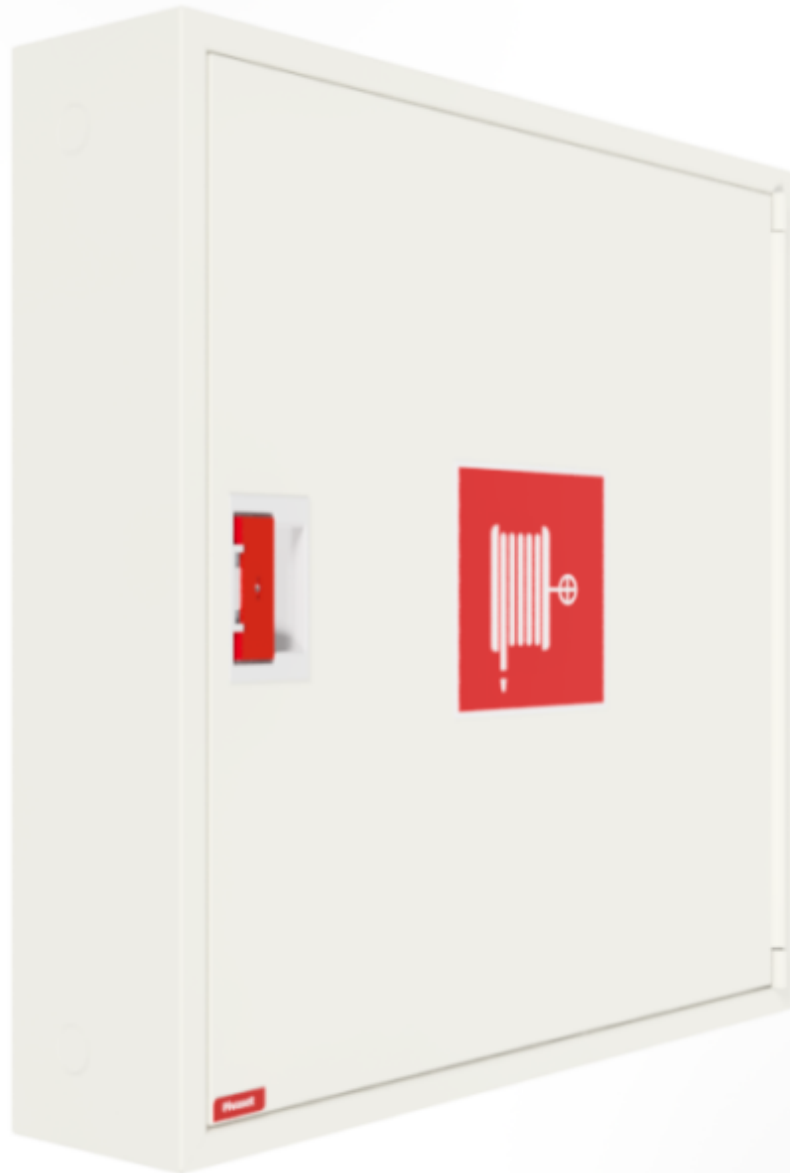

PV-182 19mm/30m PVC, white - Fire hydrant cabinet

PV-182 19mm/30m PVC, white - Fire hydrant cabinet

Fire hydrant cabinet approved according to EN 671-1:2012, featuring a fire hydrant hose reel inside. Designed for indoor installation either as a surface-mounted unit or partially recessed to a preferred depth using a separate flush-mounting frame. Our fire hydrants are produced in Finland in accordance with standard EN 671-1:2012. Pivaset's basic model fire hydrant cabinets and hose reels, up to 30 meters, are CE-marked. These cabinets and reels are made of epoxy powder-coated steel sheeting, 1.25 mm thick for the fire hydrant cabinets and 1 mm thick for the hose reels. The reels are consistently painted red. Cabinets are available in three standard colors: white, grey, and red, with other colors available by special order. All cabinets feature a welded structural back wall and reinforced doors with adjustable steel hinges. The door is equipped with a special lock including a breakable lock protector. Doors open 180 degrees to allow free functioning of a hose reel installed on the door. The reel hubs are specially brass-molded and tested. Fire hydrant hoses comply with standard EN 694 and feature lightweight polyester weave reinforcement. The lightweight hoses operate at 1.2 MPa with a burst pressure of 9 MPa (+20C). Alternatively, fire hydrant cabinets can be equipped with a nitrile/PVC hose operating at 1.2 MPa with a burst pressure of 4 MPa (+20C). (Please refer to the product stats to confirm the assembled hose). While lightweight, the hose is not recommended for continuous use in cleaning heavily worn floor surfaces. A hose/nozzle holder prevents the hose from getting caught between the door. All cabinet models come with a spring-reinforced feed hose and include a direct/fog nozzle and 1 shut-off valve for fire hydrant cabinets.