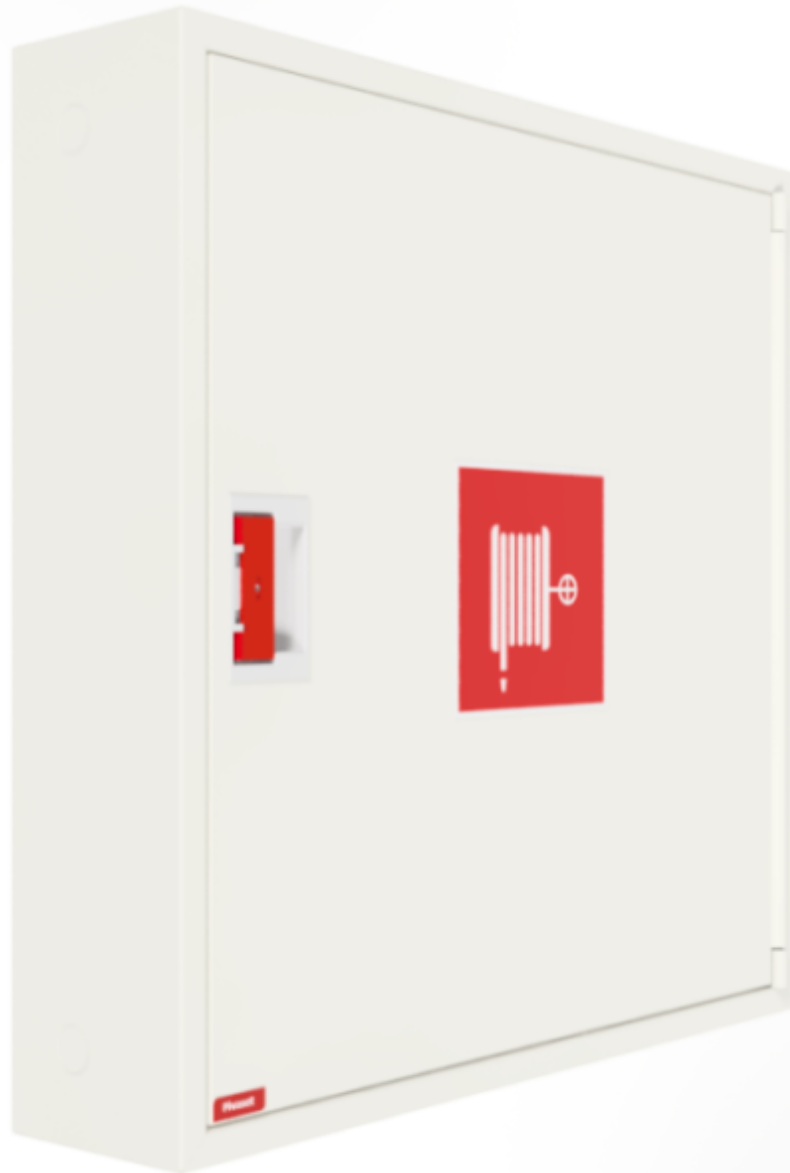

PV-182 25mm/25m, white - Fire hydrant cabinet

PV-182 25mm/25m, white - Fire hydrant cabinet

Fire hydrant cabinet approved according to EN 671-1:2012, featuring a fire hydrant hose reel inside. Designed for indoor installation either as a surface-mounted unit or partially recessed to a preferred depth using a separate flush-mounting frame. Our fire hydrants are produced in Finland in accordance with standard EN 671-1:2012. Pivaset's basic model fire hydrant cabinets and hose reels, up to 30 meters, are CE-marked. These cabinets and reels are made of epoxy powder-coated steel sheeting, 1.25 mm thick for the fire hydrant cabinets and 1 mm thick for the hose reels. The reels are consistently painted red. Cabinets are available in three standard colors: white, grey, and red, with other colors available by special order. All cabinets feature a welded structural back wall and reinforced doors with adjustable steel hinges. The door is equipped with a special lock including a breakable lock protector. Doors open 180 degrees to allow free functioning of a hose reel installed on the door. The reel hubs are specially brass-molded and tested. Fire hydrant hoses comply with standard EN 694 and feature lightweight polyester weave reinforcement. The lightweight hoses operate at 1.2 MPa with a burst pressure of 9 MPa (+20C). Alternatively, fire hydrant cabinets can be equipped with a nitrile/PVC hose operating at 1.2 MPa with a burst pressure of 4 MPa (+20C). (Please refer to the product stats to confirm the assembled hose). While lightweight, the hose is not recommended for continuous use in cleaning heavily worn floor surfaces. A hose/nozzle holder prevents the hose from getting caught between the door. All cabinet models come with a spring-reinforced feed hose and include a direct/fog nozzle and 1 shut-off valve for fire hydrant cabinets.