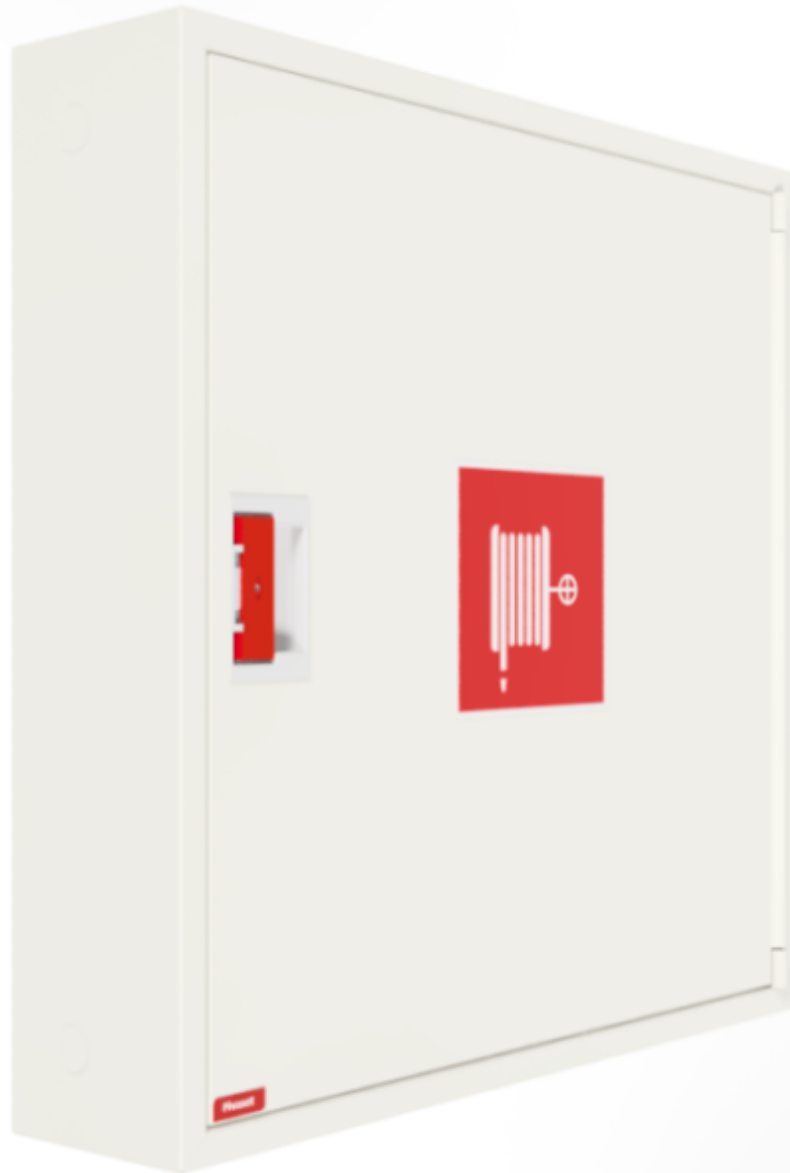

PV-182 25mm/25m PVC, white - Fire hydrant cabinet

PV-182 25mm/25m PVC, white - Fire hydrant cabinet

Fire hydrant cabinet approved according to EN 671-1:2012, featuring a fire hydrant hose reel inside. Designed for indoor installation either as a surface-mounted unit or partially recessed to a preferred depth using a separate flush-mounting frame. Our fire hydrants are produced in Finland in accordance with standard EN 671-1:2012. Pivaset's basic model fire hydrant cabinets and hose reels, up to 30 meters, are CE-marked. These cabinets and reels are made of epoxy powder-coated steel sheeting, 1.25 mm thick for the fire hydrant cabinets and 1 mm thick for the hose reels. The reels are consistently painted red. Cabinets are available in three standard colors: white, grey, and red, with other colors available by special order. All cabinets feature a welded structural back wall and reinforced doors with adjustable steel hinges. The door is equipped with a special lock including a breakable lock protector. Doors open 180 degrees to allow free functioning of a hose reel installed on the door. The reel hubs are specially brass-molded and tested. Fire hydrant hoses comply with standard EN 694 and feature lightweight polyester weave reinforcement. The lightweight hoses operate at 1.2 MPa with a burst pressure of 9 MPa (+20C). Alternatively, fire hydrant cabinets can be equipped with a nitrile/PVC hose operating at 1.2 MPa with a burst pressure of 4 MPa (+20C). (Please refer to the product stats to confirm the assembled hose). While lightweight, the hose is not recommended for continuous use in cleaning heavily worn floor surfaces. A hose/nozzle holder prevents the hose from getting caught between the door. All cabinet models come with a spring-reinforced feed hose and include a direct/fog nozzle and 1 shut-off valve for fire hydrant cabinets.