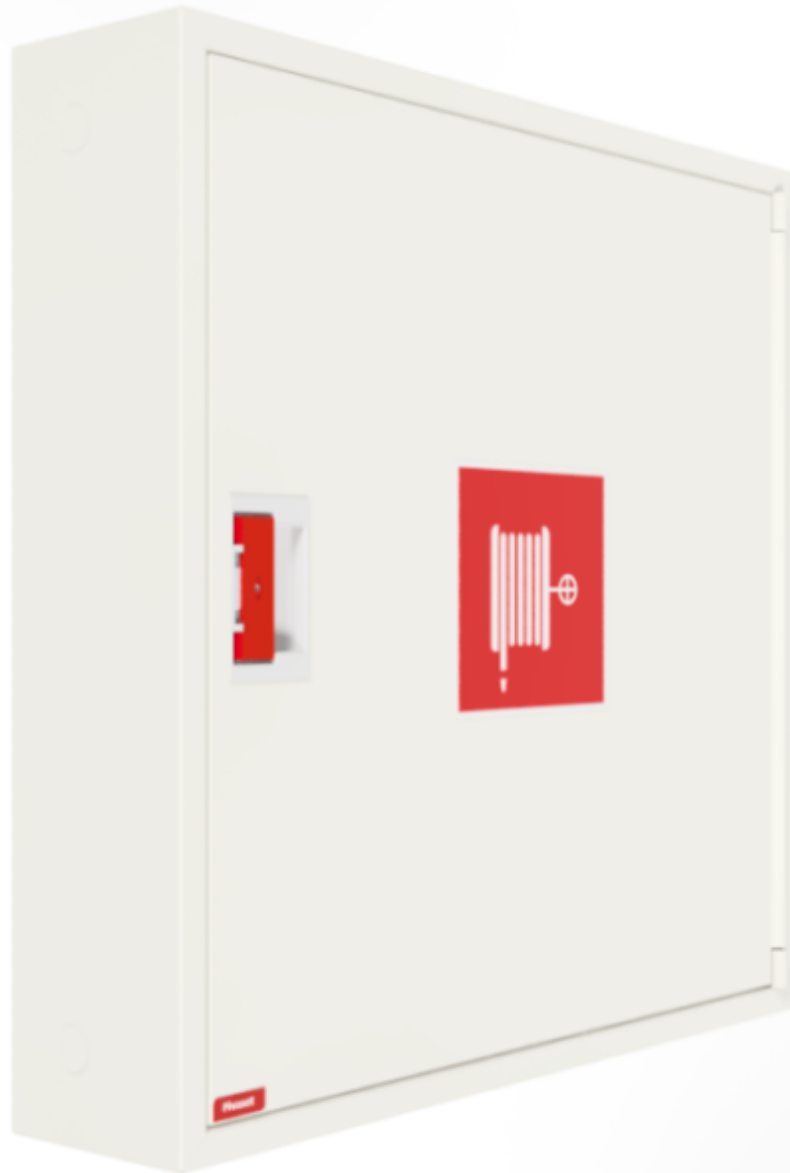

PV-182 25mm/30m PVC, white - Fire hydrant cabinet

PV-182 25mm/30m PVC, white - Fire hydrant cabinet

Fire hydrant cabinet approved according to EN 671-1:2012, featuring a fire hydrant hose reel inside. Designed for indoor installation either as a surface-mounted unit or partially recessed to a preferred depth using a separate flush-mounting frame. Our fire hydrants are produced in Finland in accordance with standard EN 671-1:2012. Pivaset's basic model fire hydrant cabinets and hose reels, up to 30 meters, are CE-marked. These cabinets and reels are made of epoxy powder-coated steel sheeting, 1.25 mm thick for the fire hydrant cabinets and 1 mm thick for the hose reels. The reels are consistently painted red. Cabinets are available in three standard colors: white, grey, and red, with other colors available by special order. All cabinets feature a welded structural back wall and reinforced doors with adjustable steel hinges. The door is equipped with a special lock including a breakable lock protector. Doors open 180 degrees to allow free functioning of a hose reel installed on the door. The reel hubs are specially brass-molded and tested. Fire hydrant hoses comply with standard EN 694 and feature lightweight polyester weave reinforcement. The lightweight hoses operate at 1.2 MPa with a burst pressure of 9 MPa (+20C). Alternatively, fire hydrant cabinets can be equipped with a nitrile/PVC hose operating at 1.2 MPa with a burst pressure of 4 MPa (+20C). (Please refer to the product stats to confirm the assembled hose). While lightweight, the hose is not recommended for continuous use in cleaning heavily worn floor surfaces. A hose/nozzle holder prevents the hose from getting caught between the door. All cabinet models come with a spring-reinforced feed hose and include a direct/fog nozzle and 1 shut-off valve for fire hydrant cabinets.