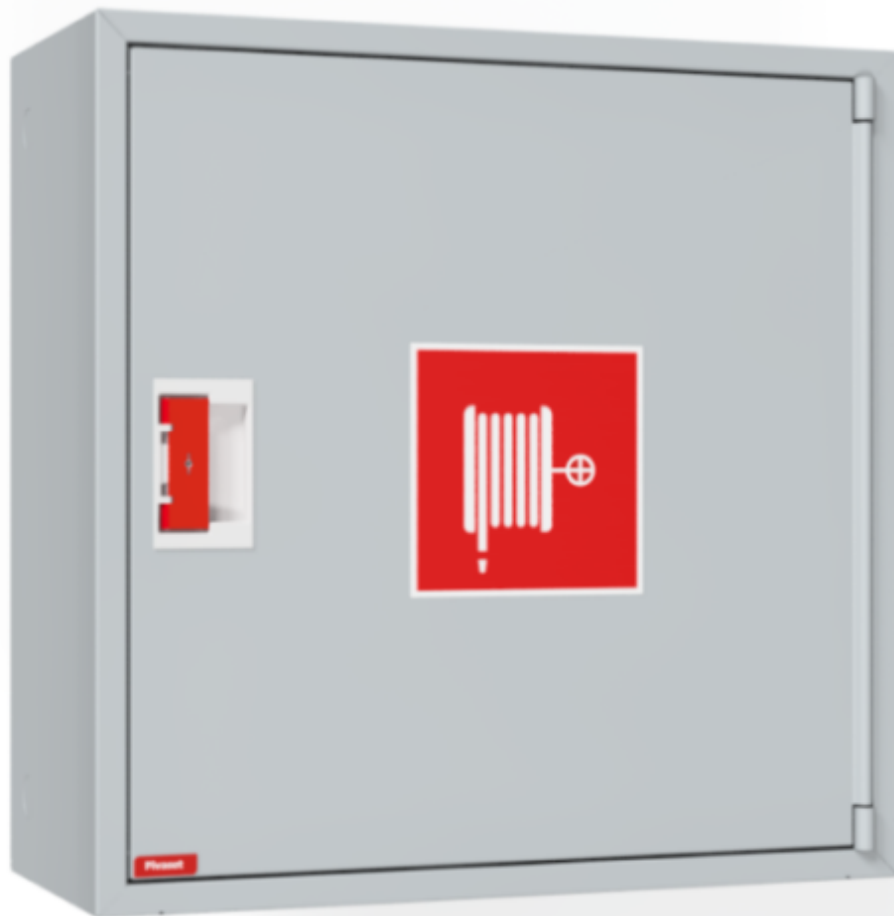

PV-10 25mm/20m, grey - Fire hydrant cabinet

PV-10 25mm/20m, grey - Fire hydrant cabinet

Fire hydrant cabinet approved according to EN 671-1:2012, featuring a fire hydrant hose reel inside. Designed for indoor installation either as a surface-mounted unit or partially recessed to a preferred depth using a separate flush-mounting frame. Our fire hydrants are produced in Finland in accordance with standard EN 671-1:2012. Pivaset's basic model fire hydrant cabinets and hose reels, up to 30 meters, are CE-marked. These cabinets and reels are made of epoxy powder-coated steel sheeting, 1.25 mm thick for the fire hydrant cabinets and 1 mm thick for the hose reels. The reels are consistently painted red. Cabinets are available in three standard colors: white, grey, and red, with other colors available by special order. All cabinets feature a welded structural back wall and reinforced doors with adjustable steel hinges. The door is equipped with a special lock including a breakable lock protector. Doors open 180 degrees to allow free functioning of a hose reel installed on the door. The reel hubs are specially brass-molded and tested. Fire hydrant hoses comply with standard EN 694 and feature lightweight polyester weave reinforcement. The lightweight hoses operate at 1.2 MPa with a burst pressure of 9 MPa (+20C). Alternatively, fire hydrant cabinets can be equipped with a nitrile/PVC hose operating at 1.2 MPa with a burst pressure of 4 MPa (+20C). (Please refer to the product stats to confirm the assembled hose). While lightweight, the hose is not recommended for continuous use in cleaning heavily worn floor surfaces. A hose/nozzle holder prevents the hose from getting caught between the door. All cabinet models come with a spring-reinforced feed hose and include a direct/fog nozzle and 1 shut-off valve for fire hydrant cabinets.