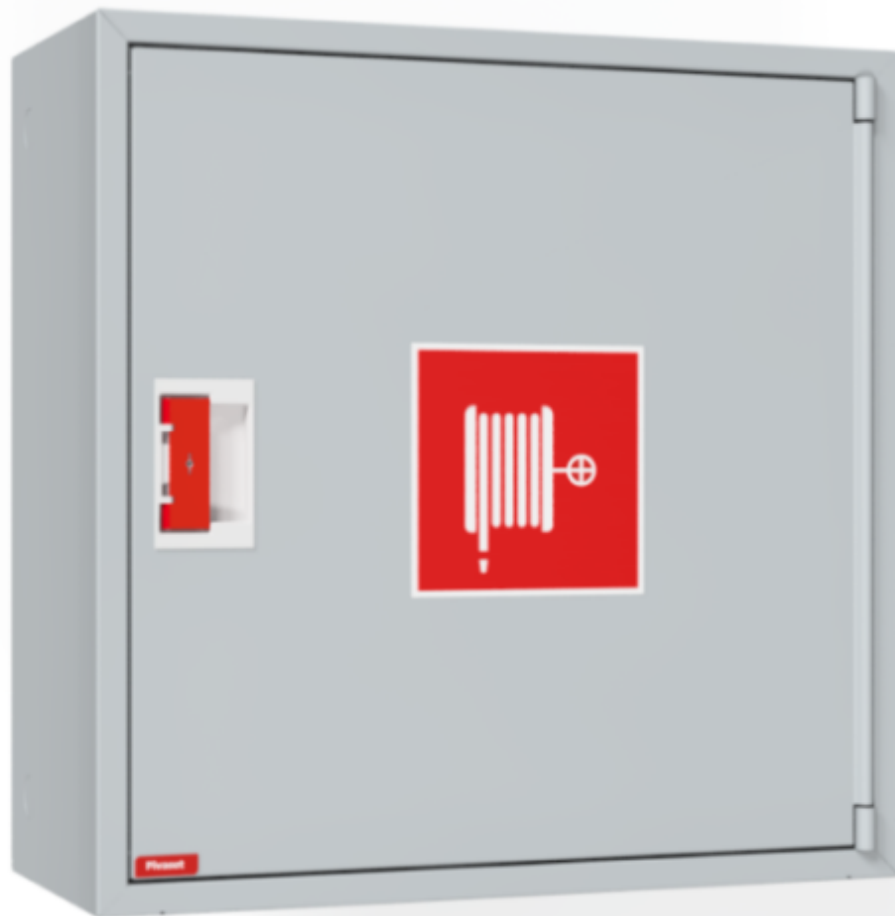

PV-10 25mm/20m, grey - Fire hydrant cabinet

PV-10 25mm/20m, grey - Fire hydrant cabinet

Fire hydrant cabinet approved according to EN 671-1:2012, featuring a fire hydrant hose reel inside. Designed for indoor installation either as a surface-mounted unit or partially recessed to a preferred depth using a separate flush-mounting frame. Our fire hydrants are produced in Finland in accordance with standard EN 671-1:2012. Pivaset's basic model fire hydrant cabinets and hose reels, up to 30 meters, are CE-marked. These cabinets and reels are made of epoxy powder-coated steel sheeting, 1.25 mm thick for the fire hydrant cabinets and 1 mm thick for the hose reels. The reels are consistently painted red. Cabinets are available in three standard colors: white, grey, and red, with other colors available by special order. All cabinets feature a welded structural back wall and reinforced doors with adjustable steel hinges. The door is equipped with a special lock including a breakable lock protector. Doors open 180 degrees to allow free functioning of a hose reel installed on the door. The reel hubs are specially brass-molded and tested. Fire hydrant hoses comply with standard EN 694 and feature lightweight polyester weave reinforcement. The lightweight hoses operate at 1.2 MPa with a burst pressure of 9 MPa (+20C). Alternatively, fire hydrant cabinets can be equipped with a nitrile/PVC hose operating at 1.2 MPa with a burst pressure of 4 MPa (+20C). (Please refer to the product stats to confirm the assembled hose). While lightweight, the hose is not recommended for continuous use in cleaning heavily worn floor surfaces. A hose/nozzle holder prevents the hose from getting caught between the door. All cabinet models come with a spring-reinforced feed hose and include a direct/fog nozzle and 1 shut-off valve for fire hydrant cabinets.