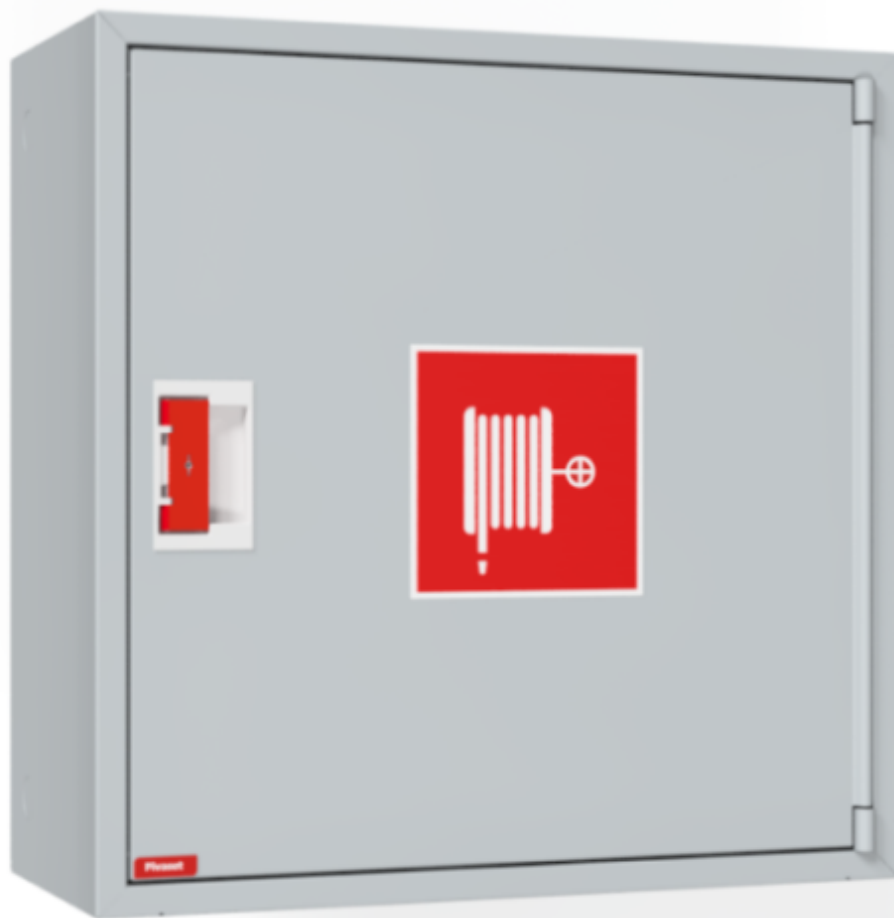

PV-10 25mm/20m, grey, depth 245mm - Fire hydrant cabinet

PV-10 25mm/20m, grey, depth 245mm - Fire hydrant cabinet

Fire hydrant cabinet approved according to EN 671-1:2012, featuring a fire hydrant hose reel inside. Designed for indoor installation either as a surface-mounted unit or partially recessed to a preferred depth using a separate flush-mounting frame. Our fire hydrants are produced in Finland in accordance with standard EN 671-1:2012. Pivaset's basic model fire hydrant cabinets and hose reels, up to 30 meters, are CE-marked. These cabinets and reels are made of epoxy powder-coated steel sheeting, 1.25 mm thick for the fire hydrant cabinets and 1 mm thick for the hose reels. The reels are consistently painted red. Cabinets are available in three standard colors: white, grey, and red, with other colors available by special order. All cabinets feature a welded structural back wall and reinforced doors with adjustable steel hinges. The door is equipped with a special lock including a breakable lock protector. Doors open 180 degrees to allow free functioning of a hose reel installed on the door. The reel hubs are specially brass-molded and tested. Fire hydrant hoses comply with standard EN 694 and feature lightweight polyester weave reinforcement. The lightweight hoses operate at 1.2 MPa with a burst pressure of 9 MPa (+20C). Alternatively, fire hydrant cabinets can be equipped with a nitrile/PVC hose operating at 1.2 MPa with a burst pressure of 4 MPa (+20C). (Please refer to the product stats to confirm the assembled hose). While lightweight, the hose is not recommended for continuous use in cleaning heavily worn floor surfaces. A hose/nozzle holder prevents the hose from getting caught between the door. All cabinet models come with a spring-reinforced feed hose and include a direct/fog nozzle and 1 shut-off valve for fire hydrant cabinets.