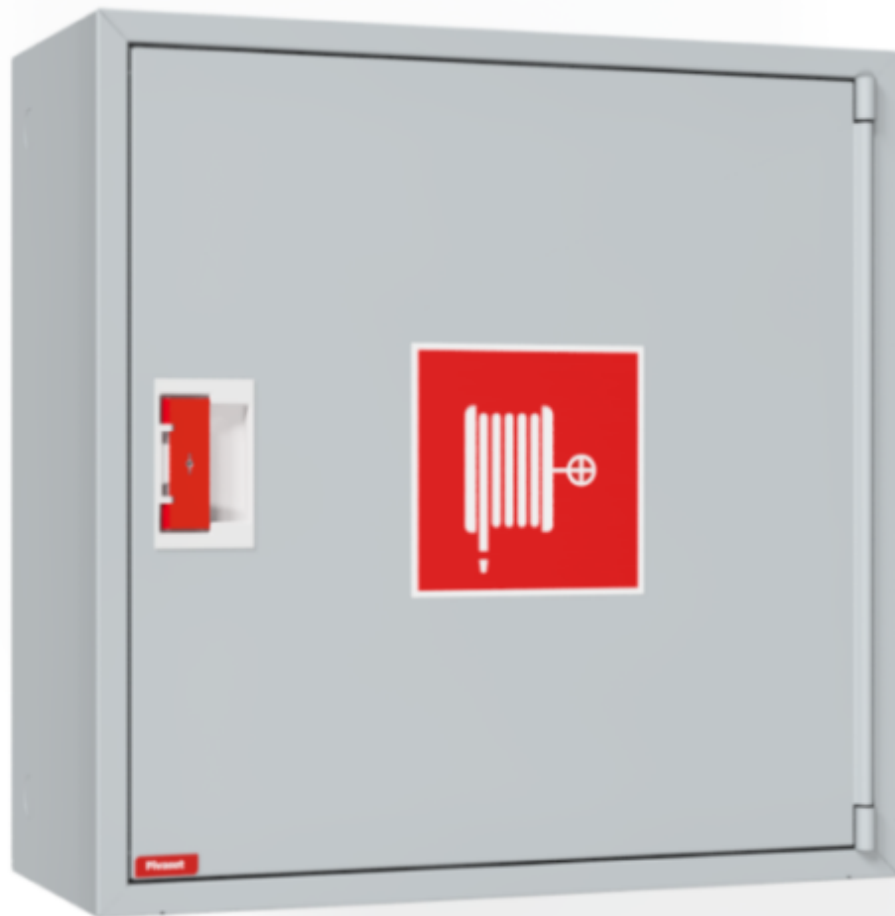

PV-10 25mm/25m, grey - Fire hydrant cabinet

PV-10 25mm/25m, grey - Fire hydrant cabinet

Fire hydrant cabinet approved according to EN 671-1:2012, featuring a fire hydrant hose reel inside. Designed for indoor installation either as a surface-mounted unit or partially recessed to a preferred depth using a separate flush-mounting frame. Our fire hydrants are produced in Finland in accordance with standard EN 671-1:2012. Pivaset's basic model fire hydrant cabinets and hose reels, up to 30 meters, are CE-marked. These cabinets and reels are made of epoxy powder-coated steel sheeting, 1.25 mm thick for the fire hydrant cabinets and 1 mm thick for the hose reels. The reels are consistently painted red. Cabinets are available in three standard colors: white, grey, and red, with other colors available by special order. All cabinets feature a welded structural back wall and reinforced doors with adjustable steel hinges. The door is equipped with a special lock including a breakable lock protector. Doors open 180 degrees to allow free functioning of a hose reel installed on the door. The reel hubs are specially brass-molded and tested. Fire hydrant hoses comply with standard EN 694 and feature lightweight polyester weave reinforcement. The lightweight hoses operate at 1.2 MPa with a burst pressure of 9 MPa (+20C). Alternatively, fire hydrant cabinets can be equipped with a nitrile/PVC hose operating at 1.2 MPa with a burst pressure of 4 MPa (+20C). (Please refer to the product stats to confirm the assembled hose). While lightweight, the hose is not recommended for continuous use in cleaning heavily worn floor surfaces. A hose/nozzle holder prevents the hose from getting caught between the door. All cabinet models come with a spring-reinforced feed hose and include a direct/fog nozzle and 1 shut-off valve for fire hydrant cabinets.