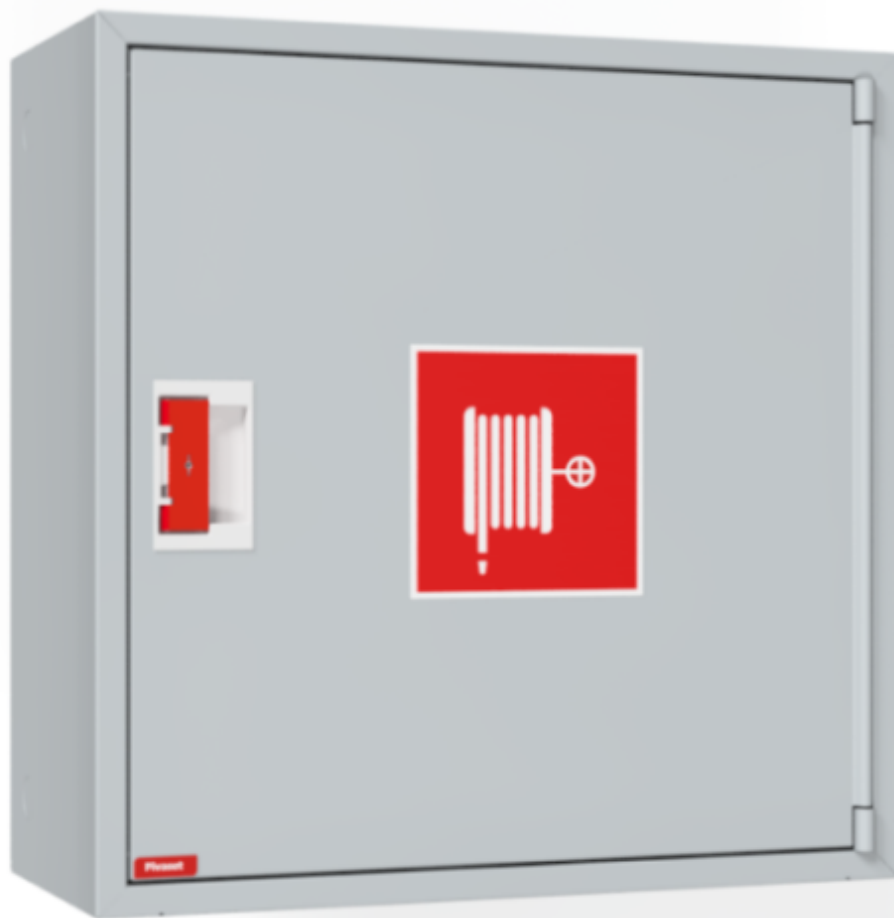

PV-10 25mm/25m, grey, depth 245mm - Fire hydrant cabinet

PV-10 25mm/25m, grey, depth 245mm - Fire hydrant cabinet

Fire hydrant cabinet approved according to EN 671-1:2012, featuring a fire hydrant hose reel inside. Designed for indoor installation either as a surface-mounted unit or partially recessed to a preferred depth using a separate flush-mounting frame. Our fire hydrants are produced in Finland in accordance with standard EN 671-1:2012. Pivaset's basic model fire hydrant cabinets and hose reels, up to 30 meters, are CE-marked. These cabinets and reels are made of epoxy powder-coated steel sheeting, 1.25 mm thick for the fire hydrant cabinets and 1 mm thick for the hose reels. The reels are consistently painted red. Cabinets are available in three standard colors: white, grey, and red, with other colors available by special order. All cabinets feature a welded structural back wall and reinforced doors with adjustable steel hinges. The door is equipped with a special lock including a breakable lock protector. Doors open 180 degrees to allow free functioning of a hose reel installed on the door. The reel hubs are specially brass-molded and tested. Fire hydrant hoses comply with standard EN 694 and feature lightweight polyester weave reinforcement. The lightweight hoses operate at 1.2 MPa with a burst pressure of 9 MPa (+20C). Alternatively, fire hydrant cabinets can be equipped with a nitrile/PVC hose operating at 1.2 MPa with a burst pressure of 4 MPa (+20C). (Please refer to the product stats to confirm the assembled hose). While lightweight, the hose is not recommended for continuous use in cleaning heavily worn floor surfaces. A hose/nozzle holder prevents the hose from getting caught between the door. All cabinet models come with a spring-reinforced feed hose and include a direct/fog nozzle and 1 shut-off valve for fire hydrant cabinets.