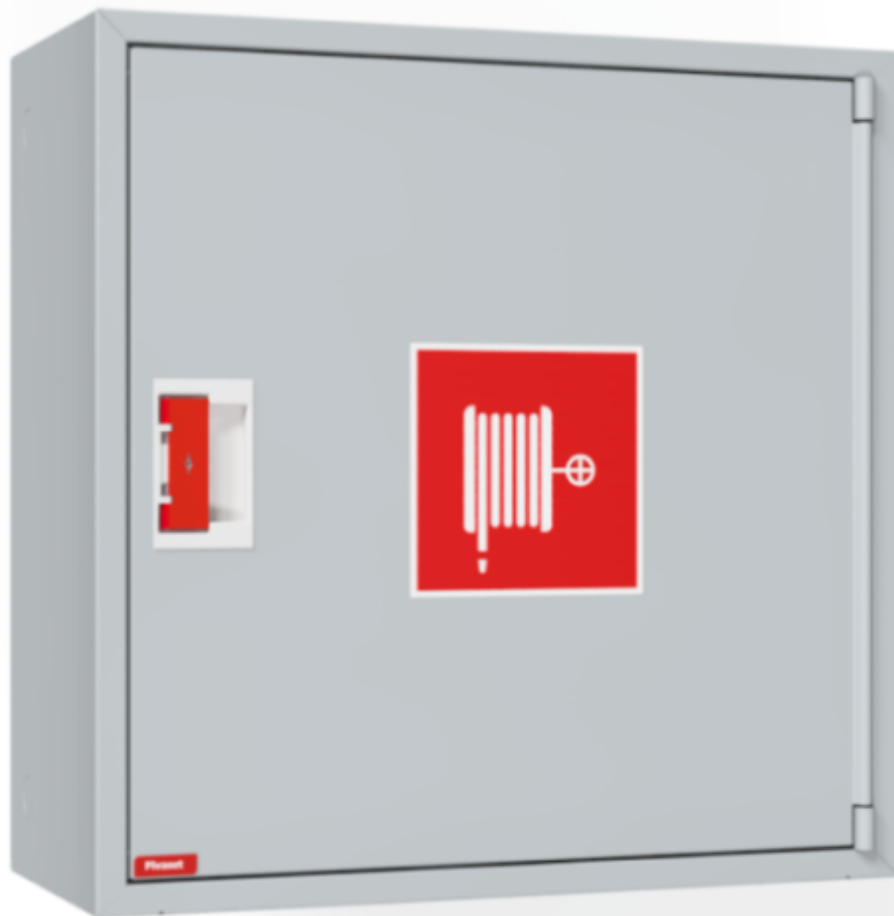

## PV-10 25mm/25m PVC, grey - Fire hydrant cabinet

---

Fire hydrant cabinet approved according to EN 671-1:2012, featuring a fire hydrant hose reel inside. Designed for indoor installation either as a surface-mounted unit or partially recessed to a preferred depth using a separate flush-mounting frame. Our fire hydrants are produced in Finland in accordance with standard EN 671-1:2012. Pivaset's basic model fire hydrant cabinets and hose reels, up to 30 meters, are CE-marked. These cabinets and reels are made of epoxy powder-coated steel sheeting, 1.25 mm thick for the fire hydrant cabinets and 1 mm thick for the hose reels. The reels are consistently painted red. Cabinets are available in three standard colors: white, grey, and red, with other colors available by special order. All cabinets feature a welded structural back wall and reinforced doors with adjustable steel hinges. The door is equipped with a special lock including a breakable lock protector. Doors open 180 degrees to allow free functioning of a hose reel installed on the door. The reel hubs are specially brass-molded and tested. Fire hydrant hoses comply with standard EN 694 and feature lightweight polyester weave reinforcement. The lightweight hoses operate at 1.2 MPa with a burst pressure of 9 MPa (+20C). Alternatively, fire hydrant cabinets can be equipped with a nitrile/PVC hose operating at 1.2 MPa with a burst pressure of 4 MPa (+20C). (Please refer to the product stats to confirm the assembled hose). While lightweight, the hose is not recommended for continuous use in cleaning heavily worn floor surfaces. A hose/nozzle holder prevents the hose from getting caught between the door. All cabinet models come with a spring-reinforced feed hose and include a direct/fog nozzle and 1 shut-off valve for fire hydrant cabinets.