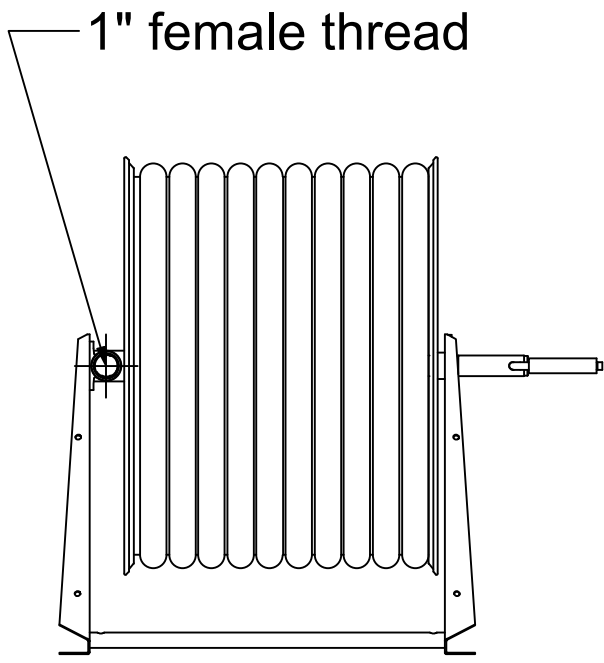

PV-60 Reel 550/400 19mm/30m PVC - Heavy duty hose reel

PV-60 Reel 550/400 19mm/30m PVC - Heavy duty hose reel

For wall or floor mounting. Includes fire hydrant hose, direct/fog nozzle, 1 shut-off valve and rewinding crank. Reel contains 1 inner thread for feed pipe

Features

Finnish "lvi-number"	2956302
EN 671-1 / 2012 approved	NO
Hose type	PVC
Length of the hose	30
Hose inner diameter	19mm (3/4")
Height (mm)	550
Width (mm)	550
Depth (mm)	600

PV-60_Dimensional_Drawing