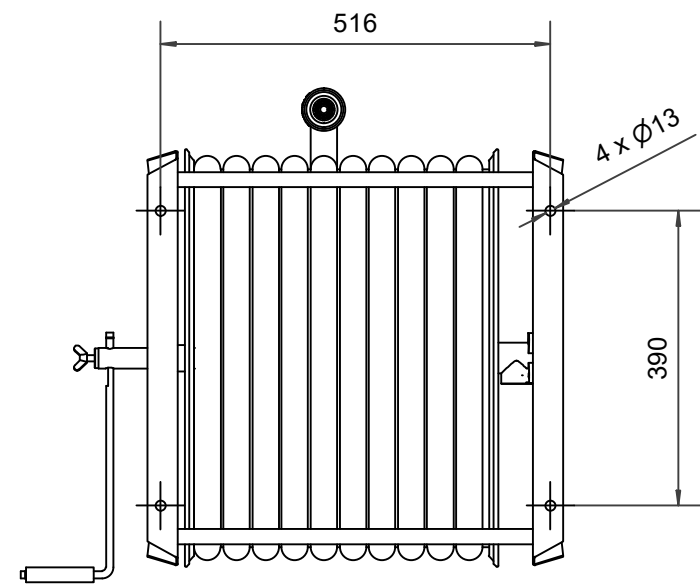

PV-60 Reel 550/400 19mm/30m PVC - Heavy duty hose reel

PV-60 Reel 550/400 19mm/30m PVC - Heavy duty hose reel

For wall or floor mounting. Includes fire hydrant hose, direct/fog nozzle, 1 shut-off valve and rewinding crank. Reel contains 1 inner thread for feed pipe

Features

Finnish "lvi-number"	2956302
EN 671-1 / 2012 approved	NO
Hose type	PVC
Length of the hose	30
Hose inner diameter	19mm (3/4")
Height (mm)	550
Width (mm)	550
Depth (mm)	600

PV-60_Dimensional_Drawing