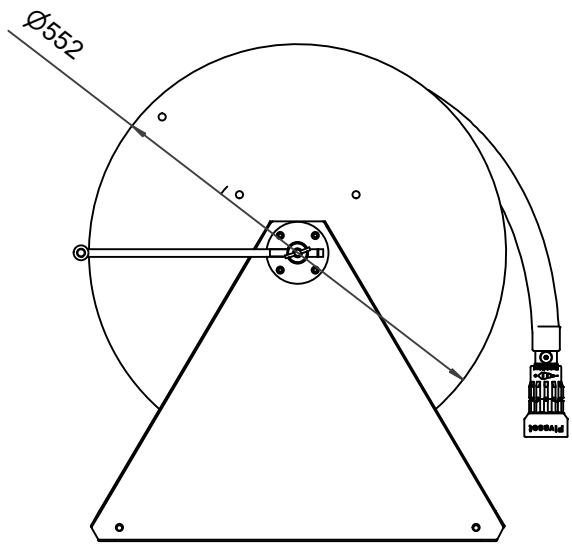

PV-60 Reel 550/400 19mm/30m PVC - Heavy duty hose reel

PV-60 Reel 550/400 19mm/30m PVC - Heavy duty hose reel

For wall or floor mounting. Includes fire hydrant hose, direct/fog nozzle, 1 shut-off valve and rewinding crank. Reel contains 1 inner thread for feed pipe

Features

Finnish "lvi-number"	2956302
EN 671-1 / 2012 approved	NO
Hose type	PVC
Length of the hose	30
Hose inner diameter	19mm (3/4")
Height (mm)	550
Width (mm)	550
Depth (mm)	600

PV-60_Dimensional_Drawing