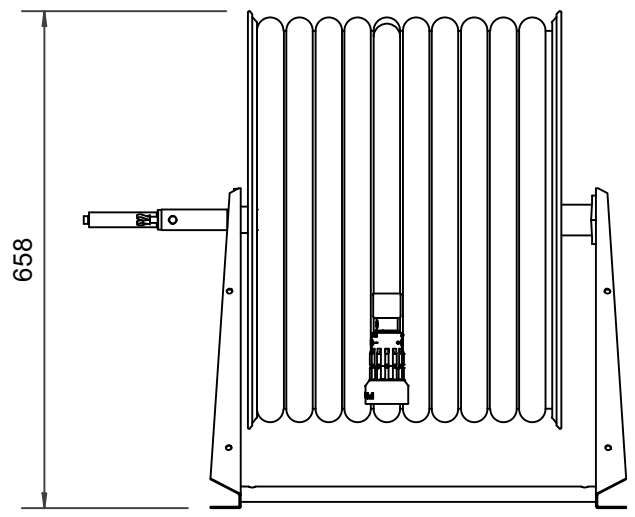

PV-60 Reel 550/400 19mm/30m PVC - Heavy duty hose reel

PV-60 Reel 550/400 19mm/30m PVC - Heavy duty hose reel

For wall or floor mounting. Includes fire hydrant hose, direct/fog nozzle, 1 shut-off valve and rewinding crank. Reel contains 1 inner thread for feed pipe

Features

Finnish "lvi-number"	2956302
EN 671-1 / 2012 approved	NO
Hose type	PVC
Length of the hose	30
Hose inner diameter	19mm (3/4")
Height (mm)	550
Width (mm)	550
Depth (mm)	600

PV-60_Dimensional_Drawing