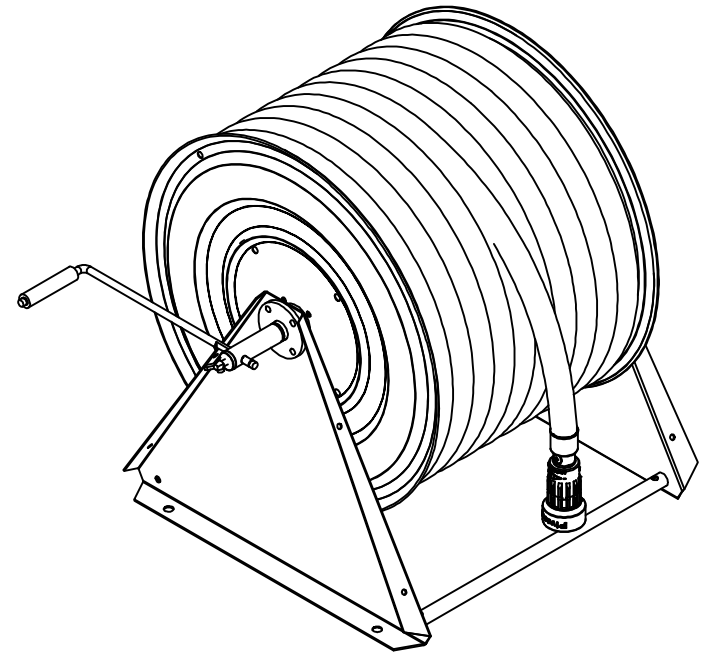

PV-60 Reel 550/400 19mm/30m PVC - Heavy duty hose reel

PV-60 Reel 550/400 19mm/30m PVC - Heavy duty hose reel

For wall or floor mounting. Includes fire hydrant hose, direct/fog nozzle, 1 shut-off valve and rewinding crank. Reel contains 1 inner thread for feed pipe

Features

Finnish "lvi-number"	2956302
EN 671-1 / 2012 approved	NO
Hose type	PVC
Length of the hose	30
Hose inner diameter	19mm (3/4")
Height (mm)	550
Width (mm)	550
Depth (mm)	600

PV-60_Dimensional_Drawing