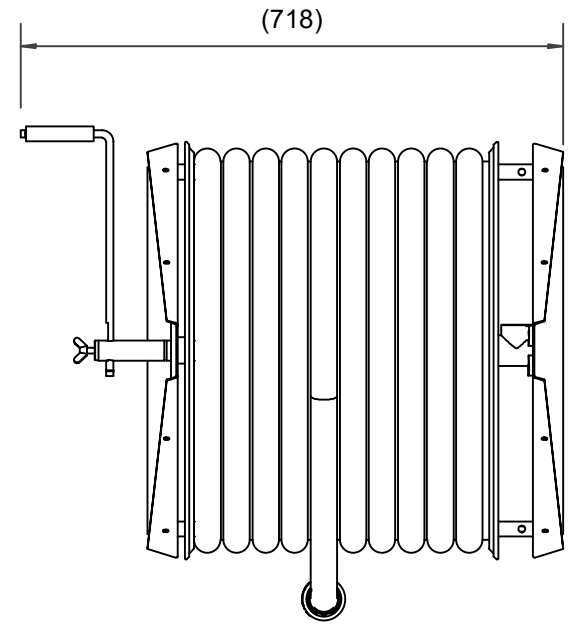

PV-60 Reel 550/400 19mm/30m PVC - Heavy duty hose reel

PV-60 Reel 550/400 19mm/30m PVC - Heavy duty hose reel

For wall or floor mounting. Includes fire hydrant hose, direct/fog nozzle, 1 shut-off valve and rewinding crank. Reel contains 1 inner thread for feed pipe

Features

Finnish "lvi-number"	2956302
EN 671-1 / 2012 approved	NO
Hose type	PVC
Length of the hose	30
Hose inner diameter	19mm (3/4")
Height (mm)	550
Width (mm)	550
Depth (mm)	600

PV-60_Dimensional_Drawing