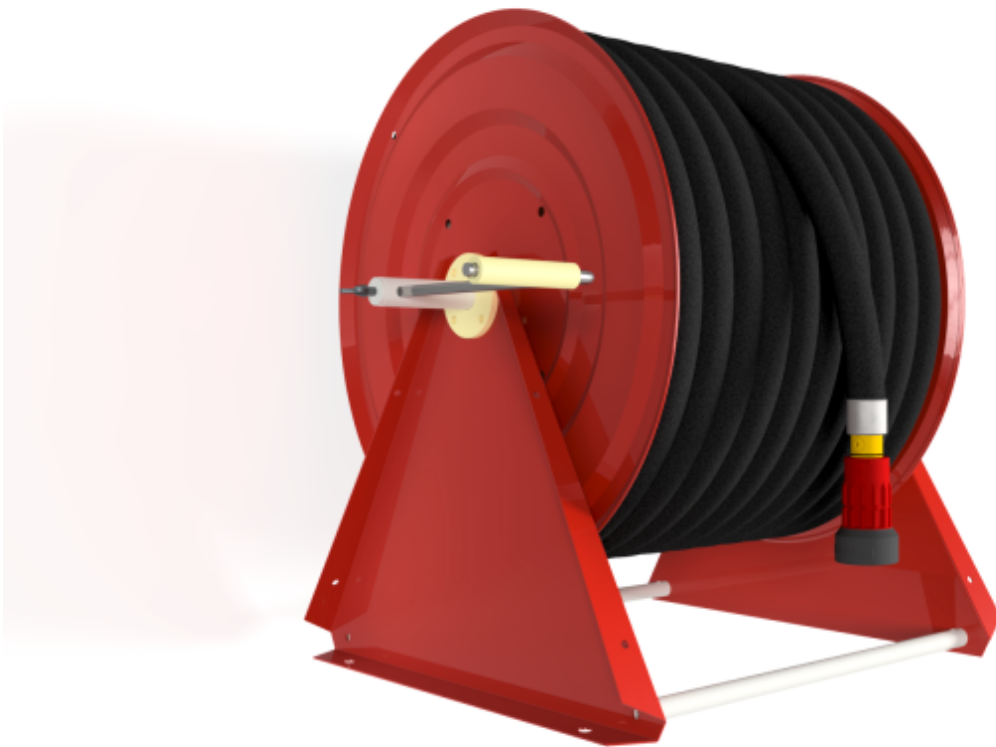

PV-60 Reel 550/400 19mm/30m PVC - Heavy duty hose reel

PV-60 Reel 550/400 19mm/30m PVC - Heavy duty hose reel

For wall or floor mounting. Includes fire hydrant hose, direct/fog nozzle, 1 shut-off valve and rewinding crank. Reel contains 1 inner thread for feed pipe

Features

Finnish "lvi-number"	2956302
EN 671-1 / 2012 approved	NO
Hose type	PVC
Length of the hose	30
Hose inner diameter	19mm (3/4")
Height (mm)	550
Width (mm)	550
Depth (mm)	600

PV-60_Dimensional_Drawing