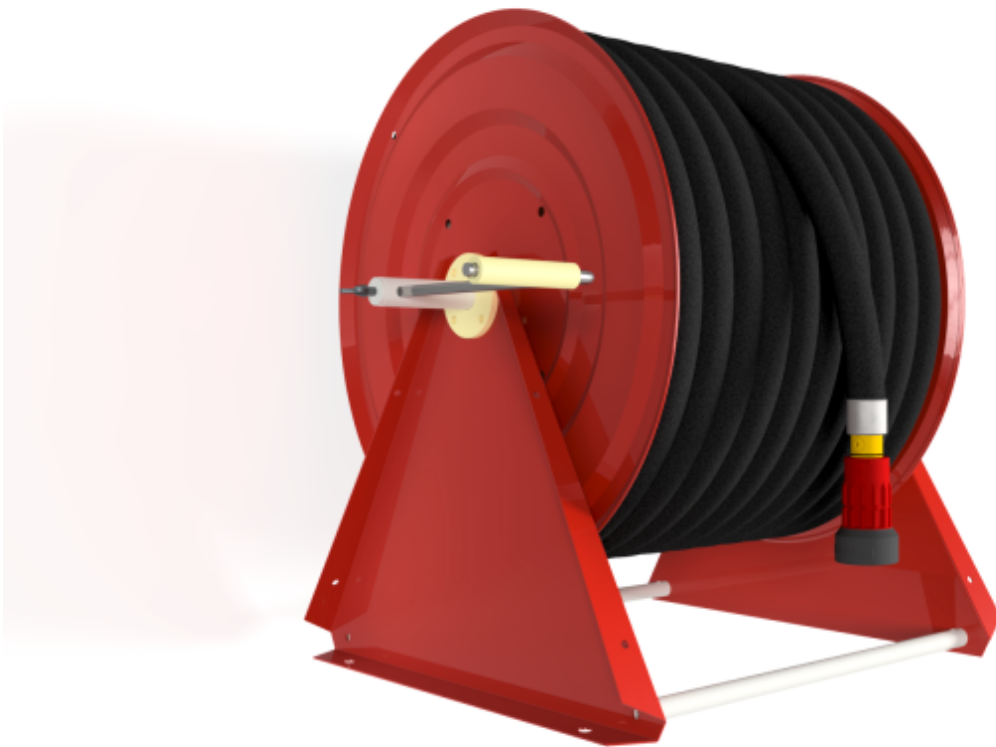

PV-60 Reel 550/400 19mm/40m - Heavy duty hose reel

PV-60 Reel 550/400 19mm/40m - Heavy duty hose reel

For wall or floor mounting. Includes fire hydrant hose, direct/fog nozzle, 1 shut-off valve and rewinding crank. Reel contains 1 inner thread for feed pipe

Features

EN 671-1 / 2012 approved	NO
Hose type	Light hose
Length of the hose	40
Hose inner diameter	19mm (3/4")
Height (mm)	550
Width (mm)	550
Depth (mm)	600

6 5 4 3 2 1

D
C
B
A

D
C
B
A

6 5 4 3 2 1

PV-60_Dimensional_Drawing	
Luottamuksellinen Confidential Property of PIVASET OY, Leppävirta, Finland. Not to be handed over to, copied or used by third party. Two- or three dimensional reproduction of contents to be authorized by PIVASET OY.	
6.2.2025	