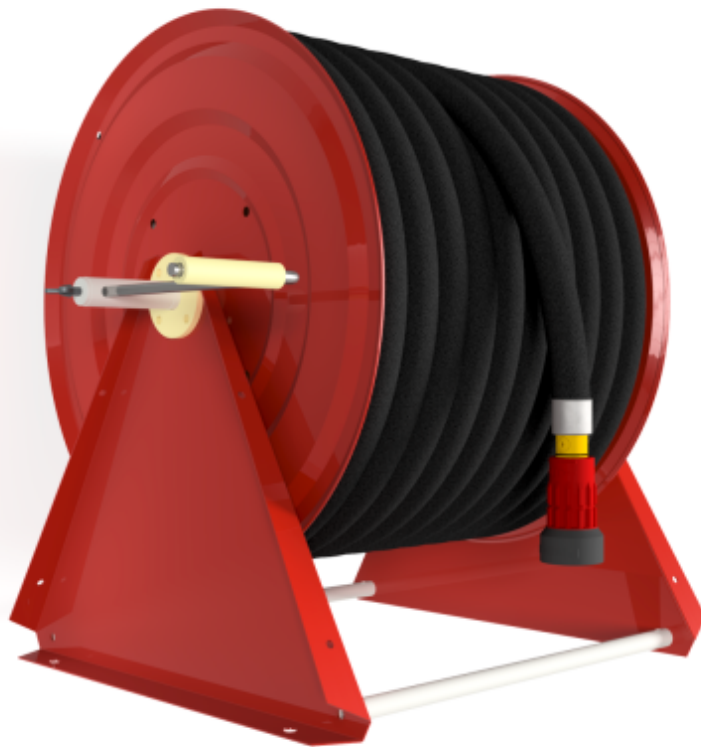

PV-60 Reel 550/400 19mm/40m PVC - Heavy duty hose reel

PV-60 Reel 550/400 19mm/40m PVC - Heavy duty hose reel

For wall or floor mounting. Includes fire hydrant hose, direct/fog nozzle, 1 shut-off valve and rewinding crank. Reel contains 1 inner thread for feed pipe

Features

Finnish "lvi-number"	2956304
EN 671-1 / 2012 approved	NO
Hose type	PVC
Length of the hose	40
Hose inner diameter	19mm (3/4")
Height (mm)	550
Width (mm)	550
Depth (mm)	600

6 5 4 3 2 1

D
C
B
A

D
C
B
A