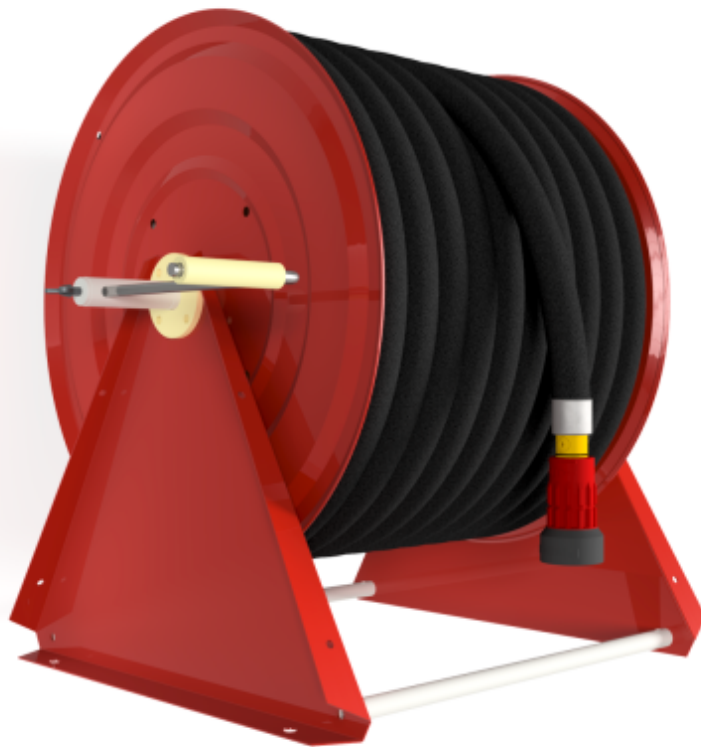

PV-60 Reel 550/400 19mm/60m - Heavy duty hose reel

PV-60 Reel 550/400 19mm/60m - Heavy duty hose reel

For wall or floor mounting. Includes fire hydrant hose, direct/fog nozzle, 1 shut-off valve and rewinding crank. Reel contains 1 inner thread for feed pipe

Features

EN 671-1 / 2012 approved	NO
Hose type	Light hose
Length of the hose	60
Hose inner diameter	19mm (3/4")
Height (mm)	550
Width (mm)	550
Depth (mm)	600

6 5 4 3 2 1

D
C
B
A

D
C
B
A

6 5 4 3 2 1

PV-60_Dimensional_Drawing	
<p>Luottamuksellinen Confidential Property of PIVASET OY, Leppävirta, Finland. Not to be handed over to, copied or used by third party. Two- or three dimensional reproduction of contents to be authorized by PIVASET OY.</p>	
6.2.2025	