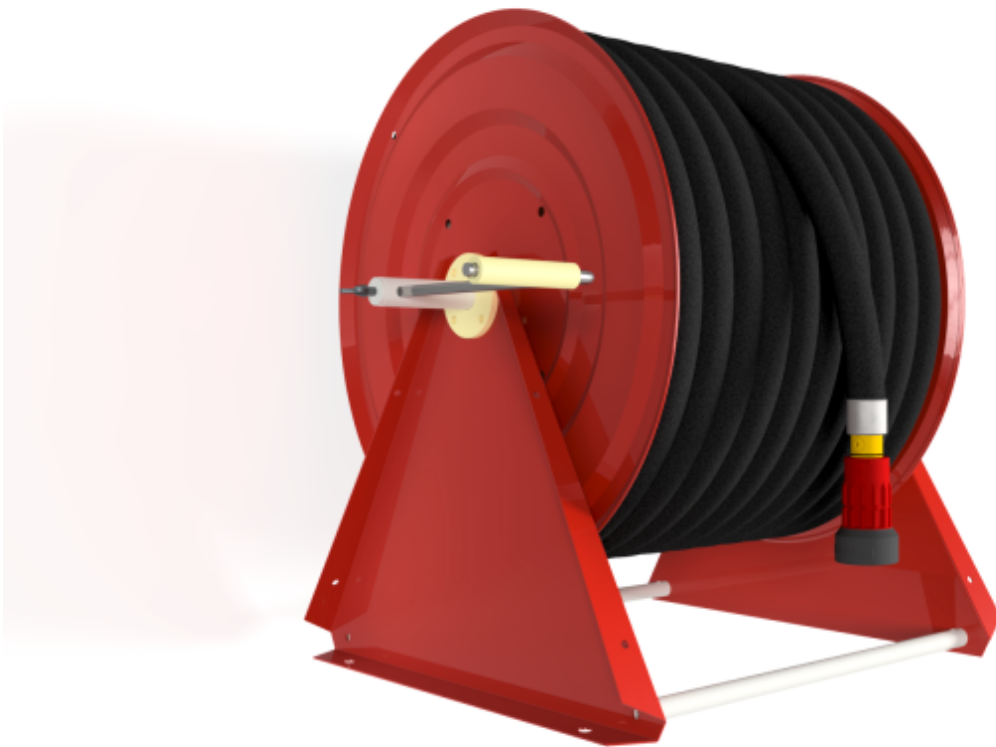

**PV-60 Reel 550/400 19mm/60m PVC - Heavy duty hose reel**

---

**PV-60 Reel 550/400 19mm/60m PVC - Heavy duty hose reel**

---

For wall or floor mounting. Includes fire hydrant hose, direct/fog nozzle, 1 shut-off valve and rewinding crank. Reel contains 1 inner thread for feed pipe

**Features**

---

Finnish "lvi-number"	2956308
EN 671-1 / 2012 approved	NO
Hose type	PVC
Length of the hose	60
Hose inner diameter	19mm (3/4")
Height (mm)	550
Width (mm)	550
Depth (mm)	600

6 5 4 3 2 1

D  
C  
B  
A