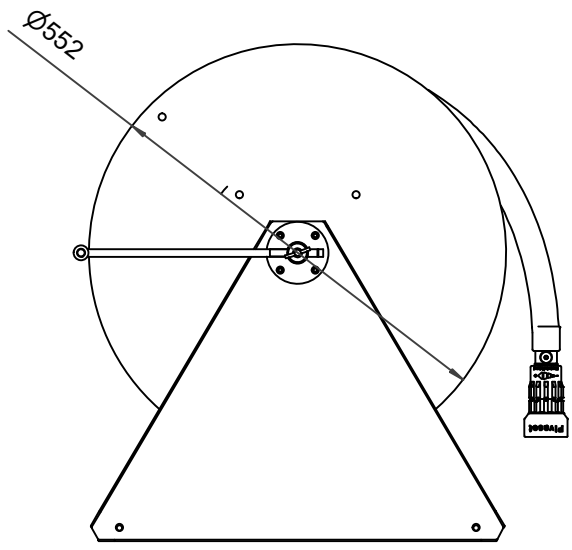

**PV-60 Reel 550/400 19mm/70m - Heavy duty hose reel**

---

**PV-60 Reel 550/400 19mm/70m - Heavy duty hose reel**

---

For wall or floor mounting. Includes fire hydrant hose, direct/fog nozzle, 1 shut-off valve and rewinding crank. Reel contains 1 inner thread for feed pipe

**Features**

---

EN 671-1 / 2012 approved	NO
Hose type	Light hose
Length of the hose	70
Hose inner diameter	19mm (3/4")
Height (mm)	550
Width (mm)	550
Depth (mm)	600

6 5 4 3 2 1

D  
C  
B  
A

D  
C  
B  
A

6 5 4 3 2 1

PV-60_Dimensional_Drawing	
<p><b>Luottamuksellinen Confidential</b>          Property of PIVASET OY, Leppävirta, Finland.          Not to be handed over to, copied or used by third party.          Two- or three dimensional reproduction of contents          to be authorized by PIVASET OY.</p>	
6.2.2025	