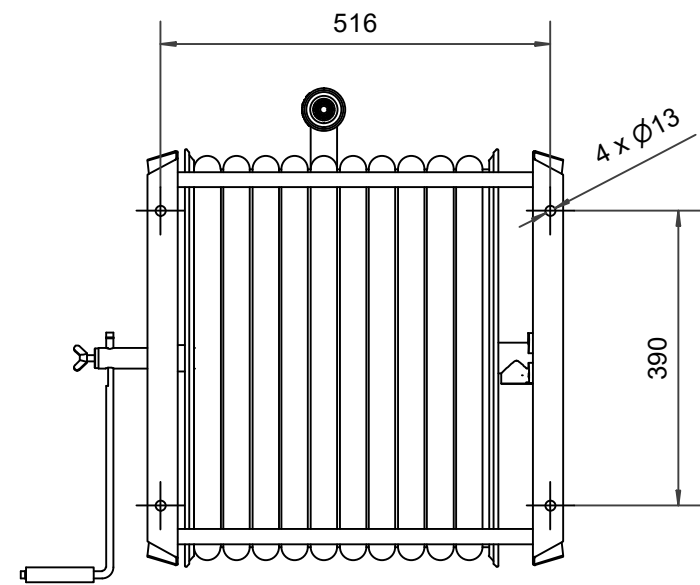

**PV-60 Reel 550/400 19mm/70m - Heavy duty hose reel**

---

**PV-60 Reel 550/400 19mm/70m - Heavy duty hose reel**

---

For wall or floor mounting. Includes fire hydrant hose, direct/fog nozzle, 1 shut-off valve and rewinding crank. Reel contains 1 inner thread for feed pipe

**Features**

---

EN 671-1 / 2012 approved	NO
Hose type	Light hose
Length of the hose	70
Hose inner diameter	19mm (3/4")
Height (mm)	550
Width (mm)	550
Depth (mm)	600

6 5 4 3 2 1

D  
C  
B  
A

D  
C  
B  
A