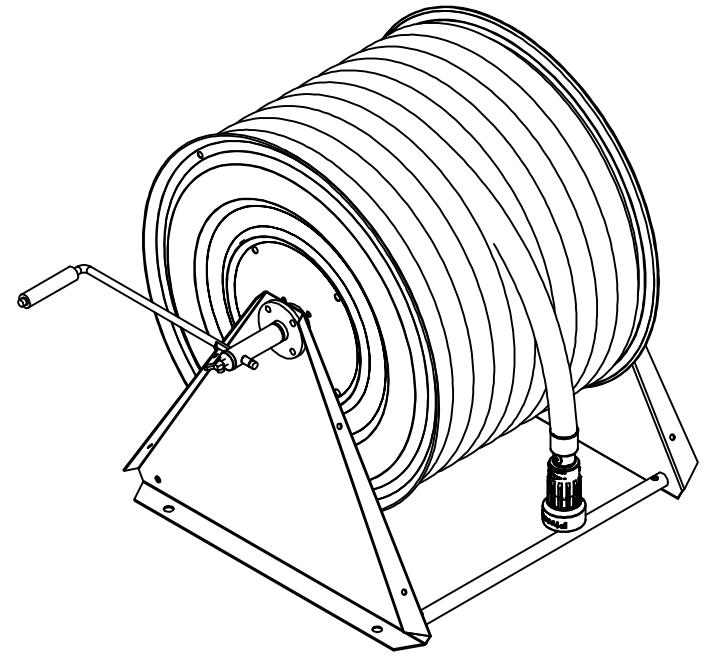

**PV-60 Reel 550/400 19mm/70m - Heavy duty hose reel**

---

**PV-60 Reel 550/400 19mm/70m - Heavy duty hose reel**

---

For wall or floor mounting. Includes fire hydrant hose, direct/fog nozzle, 1 shut-off valve and rewinding crank. Reel contains 1 inner thread for feed pipe

**Features**

---

EN 671-1 / 2012 approved	NO
Hose type	Light hose
Length of the hose	70
Hose inner diameter	19mm (3/4")
Height (mm)	550
Width (mm)	550
Depth (mm)	600

6 5 4 3 2 1

D  
C  
B  
A

D  
C  
B  
A