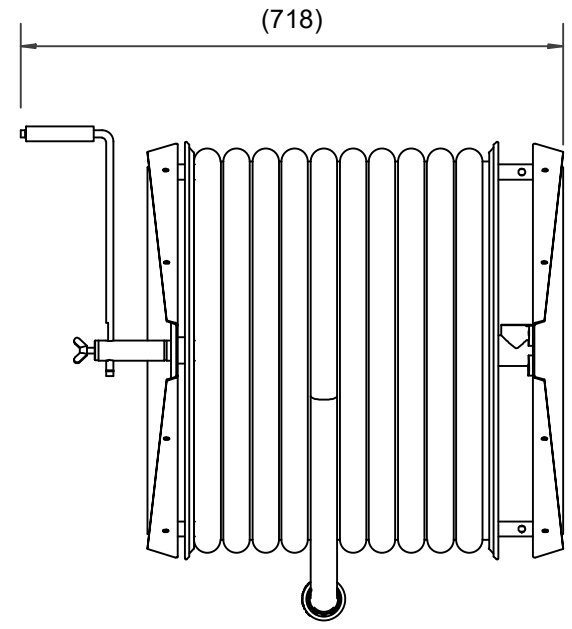

**PV-60 Reel 550/400 19mm/70m - Heavy duty hose reel**

---

**PV-60 Reel 550/400 19mm/70m - Heavy duty hose reel**

---

For wall or floor mounting. Includes fire hydrant hose, direct/fog nozzle, 1 shut-off valve and rewinding crank. Reel contains 1 inner thread for feed pipe

**Features**

---

EN 671-1 / 2012 approved	NO
Hose type	Light hose
Length of the hose	70
Hose inner diameter	19mm (3/4")
Height (mm)	550
Width (mm)	550
Depth (mm)	600

6 5 4 3 2 1

D  
C  
B  
A

D  
C  
B  
A