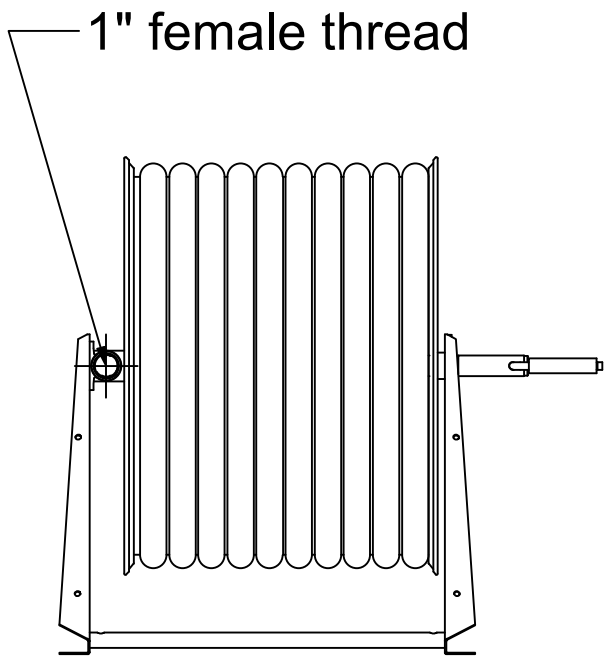

**PV-60 Reel 550/400 19mm/70m - Heavy duty hose reel**

---

**PV-60 Reel 550/400 19mm/70m - Heavy duty hose reel**

---

For wall or floor mounting. Includes fire hydrant hose, direct/fog nozzle, 1 shut-off valve and rewinding crank. Reel contains 1 inner thread for feed pipe

**Features**

---

EN 671-1 / 2012 approved	NO
Hose type	Light hose
Length of the hose	70
Hose inner diameter	19mm (3/4")
Height (mm)	550
Width (mm)	550
Depth (mm)	600

6 5 4 3 2 1

D  
C  
B  
A

D  
C  
B  
A