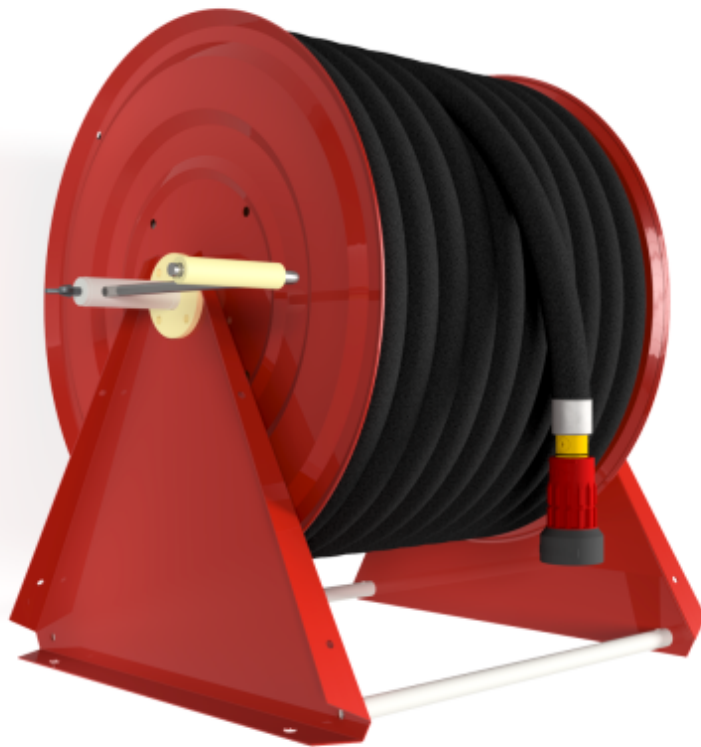

**PV-60 Reel 550/400 19mm/70m - Heavy duty hose reel**

---

**PV-60 Reel 550/400 19mm/70m - Heavy duty hose reel**

---

For wall or floor mounting. Includes fire hydrant hose, direct/fog nozzle, 1 shut-off valve and rewinding crank. Reel contains 1 inner thread for feed pipe

**Features**

---

EN 671-1 / 2012 approved	NO
Hose type	Light hose
Length of the hose	70
Hose inner diameter	19mm (3/4")
Height (mm)	550
Width (mm)	550
Depth (mm)	600

6 5 4 3 2 1

D  
C  
B  
A

D  
C  
B  
A