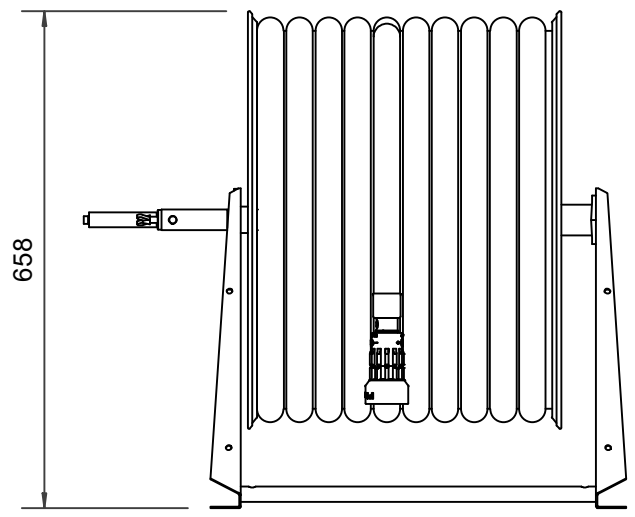

**PV-60 Reel 550/400 19mm/70m - Heavy duty hose reel**

---

**PV-60 Reel 550/400 19mm/70m - Heavy duty hose reel**

---

For wall or floor mounting. Includes fire hydrant hose, direct/fog nozzle, 1 shut-off valve and rewinding crank. Reel contains 1 inner thread for feed pipe

**Features**

---

EN 671-1 / 2012 approved	NO
Hose type	Light hose
Length of the hose	70
Hose inner diameter	19mm (3/4")
Height (mm)	550
Width (mm)	550
Depth (mm)	600

6 5 4 3 2 1

D  
C  
B  
A

D  
C  
B  
A