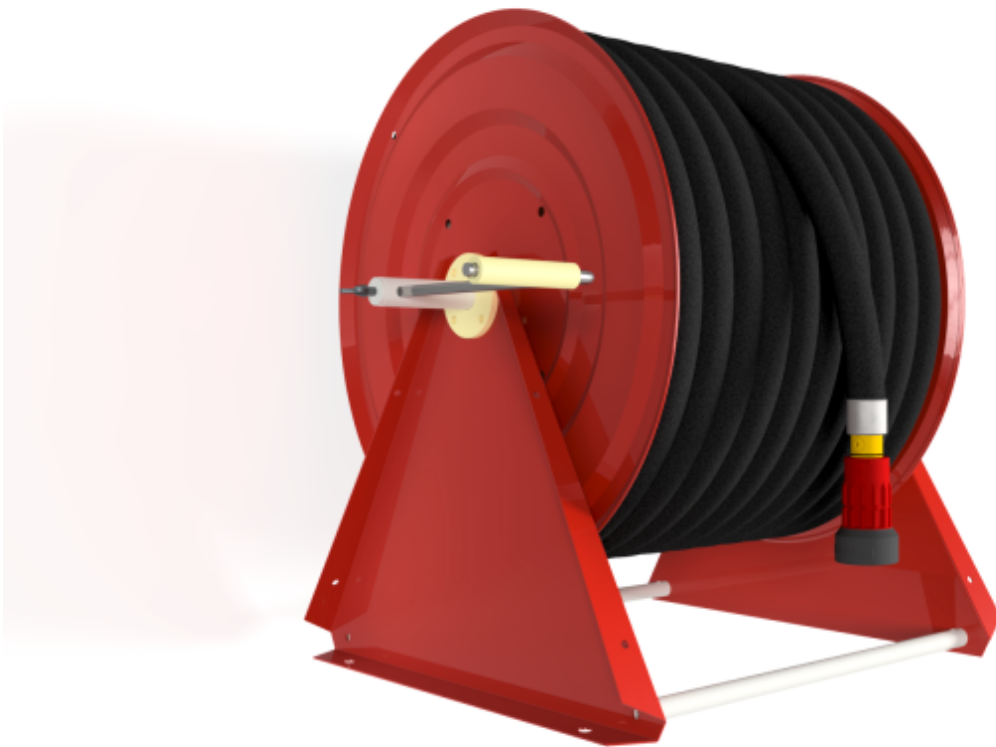

PV-60 Reel 550/400 19mm/80m - Heavy duty hose reel

PV-60 Reel 550/400 19mm/80m - Heavy duty hose reel

For wall or floor mounting. Includes fire hydrant hose, direct/fog nozzle, 1 shut-off valve and rewinding crank. Reel contains 1 inner thread for feed pipe

Features

EN 671-1 / 2012 approved	NO
Hose type	Light hose
Length of the hose	80
Hose inner diameter	19mm (3/4")
Height (mm)	550
Width (mm)	550
Depth (mm)	600

6 5 4 3 2 1

D
C
B
A

D
C
B
A

6 5 4 3 2 1

PV-60_Dimensional_Drawing	
<p>Luottamuksellinen Confidential Property of PIVASET OY, Leppävirta, Finland. Not to be handed over to, copied or used by third party. Two- or three dimensional reproduction of contents to be authorized by PIVASET OY.</p>	
6.2.2025	