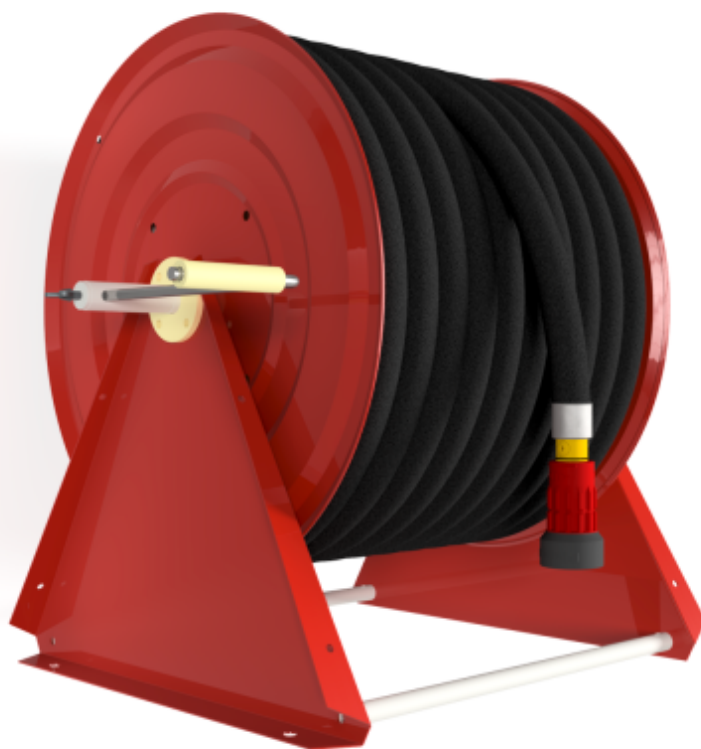

PV-60 Reel 550/400 19mm/90m - Heavy duty hose reel

PV-60 Reel 550/400 19mm/90m - Heavy duty hose reel

For wall or floor mounting. Includes fire hydrant hose, direct/fog nozzle, 1 shut-off valve and rewinding crank. Reel contains 1 inner thread for feed pipe

Features

EN 671-1 / 2012 approved	NO
Hose type	Light hose
Length of the hose	90
Hose inner diameter	19mm (3/4")
Height (mm)	550
Width (mm)	550
Depth (mm)	600

6 5 4 3 2 1

D
C
B
A

D
C
B
A

6 5 4 3 2 1

PV-60_Dimensional_Drawing	
<p>Luottamuksellinen Confidential Property of PIVASET OY, Leppävirta, Finland. Not to be handed over to, copied or used by third party. Two- or three dimensional reproduction of contents to be authorized by PIVASET OY.</p>	
6.2.2025	