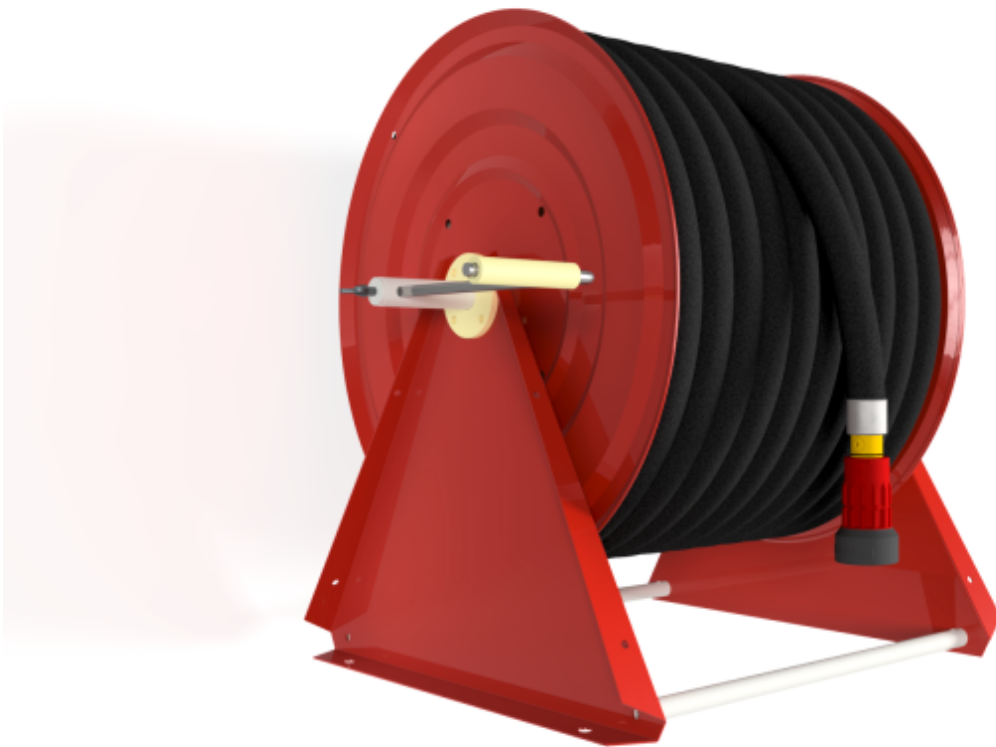

PV-60 Reel 550/400 25mm/30m PVC - Heavy duty hose reel

PV-60 Reel 550/400 25mm/30m PVC - Heavy duty hose reel

For wall or floor mounting. Includes fire hydrant hose, direct/fog nozzle, 1 shut-off valve and rewinding crank. Reel contains 1 inner thread for feed pipe

Features

Finnish "lvi-number"	2956316
EN 671-1 / 2012 approved	NO
Hose type	PVC
Length of the hose	30
Hose inner diameter	25mm (1")
Height (mm)	550
Width (mm)	550
Depth (mm)	600

6 5 4 3 2 1

D
C
B
A

D
C
B
A