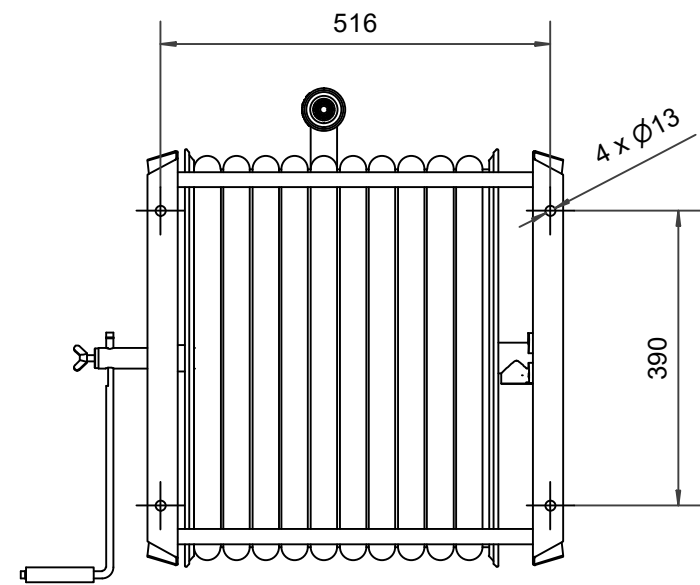

**PV-60 Reel 550/400 25mm/40m PVC - Heavy duty hose reel**

---

**PV-60 Reel 550/400 25mm/40m PVC - Heavy duty hose reel**

---

For wall or floor mounting. Includes fire hydrant hose, direct/fog nozzle, 1 shut-off valve and rewinding crank. Reel contains 1 inner thread for feed pipe

**Features**

---

Finnish "lvi-number"	2956318
EN 671-1 / 2012 approved	NO
Hose type	PVC
Length of the hose	40
Hose inner diameter	25mm (1")
Height (mm)	550
Width (mm)	550
Depth (mm)	600

6 5 4 3 2 1

D  
C  
B  
A