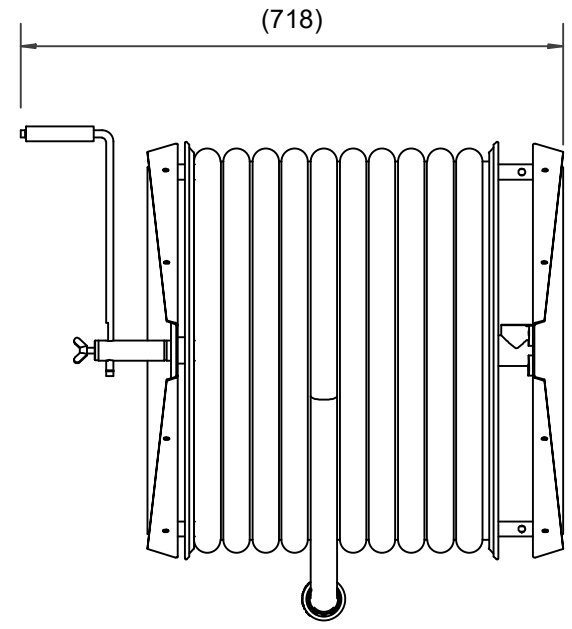

**PV-60 Reel 550/400 25mm/40m PVC - Heavy duty hose reel**

---

**PV-60 Reel 550/400 25mm/40m PVC - Heavy duty hose reel**

---

For wall or floor mounting. Includes fire hydrant hose, direct/fog nozzle, 1 shut-off valve and rewinding crank. Reel contains 1 inner thread for feed pipe

**Features**

---

Finnish "lvi-number"	2956318
EN 671-1 / 2012 approved	NO
Hose type	PVC
Length of the hose	40
Hose inner diameter	25mm (1")
Height (mm)	550
Width (mm)	550
Depth (mm)	600

6 5 4 3 2 1

D  
C  
B  
A