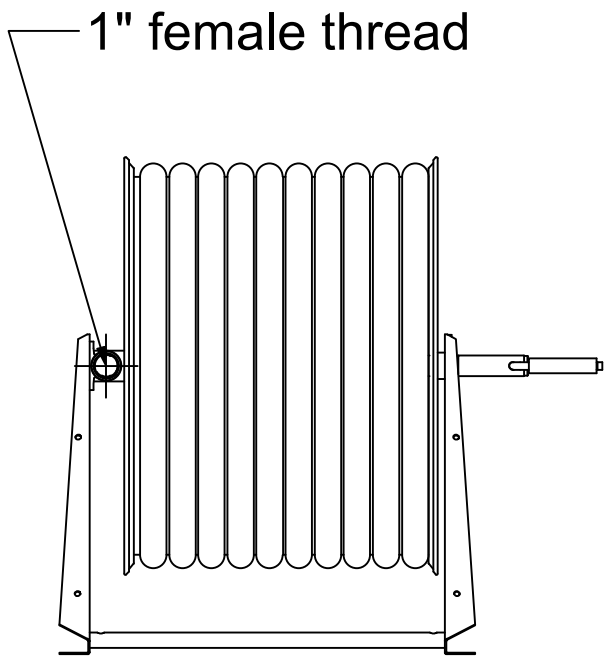

**PV-60 Reel 550/400 25mm/40m PVC - Heavy duty hose reel**

---

**PV-60 Reel 550/400 25mm/40m PVC - Heavy duty hose reel**

---

For wall or floor mounting. Includes fire hydrant hose, direct/fog nozzle, 1 shut-off valve and rewinding crank. Reel contains 1 inner thread for feed pipe

**Features**

---

Finnish "lvi-number"	2956318
EN 671-1 / 2012 approved	NO
Hose type	PVC
Length of the hose	40
Hose inner diameter	25mm (1")
Height (mm)	550
Width (mm)	550
Depth (mm)	600

6 5 4 3 2 1

D  
C  
B  
A