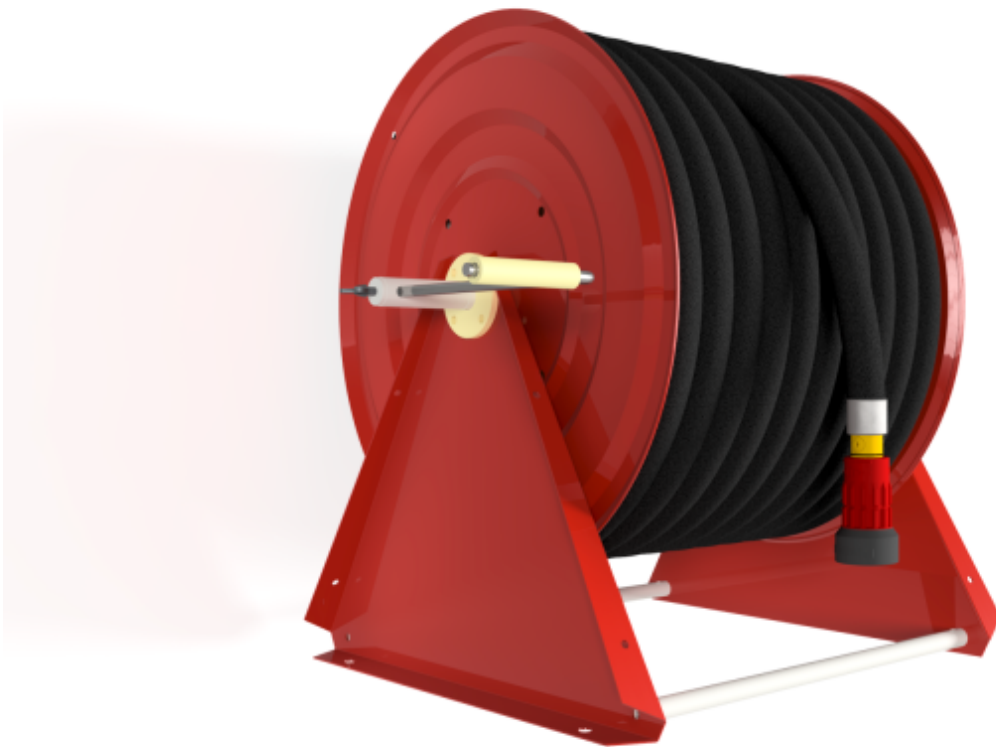

**PV-60 Reel 550/400 25mm/40m PVC - Heavy duty hose reel**

---

**PV-60 Reel 550/400 25mm/40m PVC - Heavy duty hose reel**

---

For wall or floor mounting. Includes fire hydrant hose, direct/fog nozzle, 1 shut-off valve and rewinding crank. Reel contains 1 inner thread for feed pipe

**Features**

---

Finnish "lvi-number"	2956318
EN 671-1 / 2012 approved	NO
Hose type	PVC
Length of the hose	40
Hose inner diameter	25mm (1")
Height (mm)	550
Width (mm)	550
Depth (mm)	600

6 5 4 3 2 1

D  
C  
B  
A