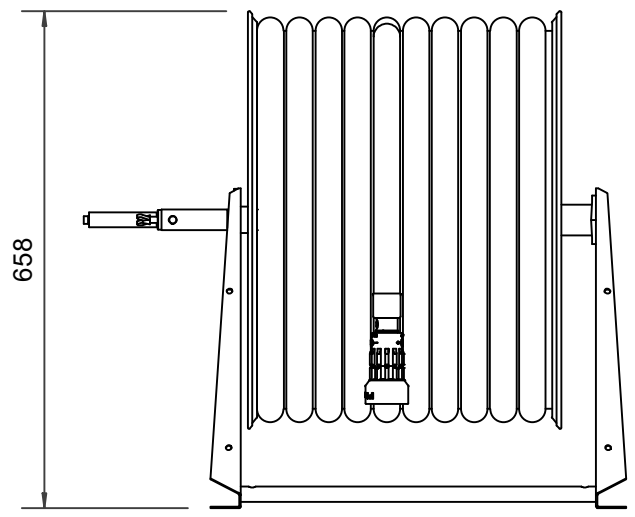

**PV-60 Reel 550/400 25mm/40m PVC - Heavy duty hose reel**

---

**PV-60 Reel 550/400 25mm/40m PVC - Heavy duty hose reel**

---

For wall or floor mounting. Includes fire hydrant hose, direct/fog nozzle, 1 shut-off valve and rewinding crank. Reel contains 1 inner thread for feed pipe

**Features**

---

Finnish "lvi-number"	2956318
EN 671-1 / 2012 approved	NO
Hose type	PVC
Length of the hose	40
Hose inner diameter	25mm (1")
Height (mm)	550
Width (mm)	550
Depth (mm)	600

6 5 4 3 2 1

D  
C  
B  
A