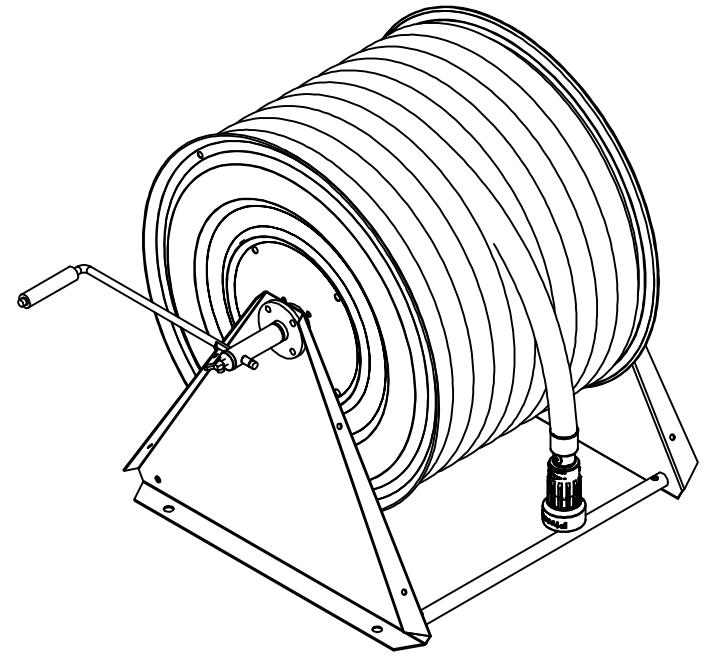

**PV-60 Reel 550/400 25mm/40m PVC - Heavy duty hose reel**

---

**PV-60 Reel 550/400 25mm/40m PVC - Heavy duty hose reel**

---

For wall or floor mounting. Includes fire hydrant hose, direct/fog nozzle, 1 shut-off valve and rewinding crank. Reel contains 1 inner thread for feed pipe

**Features**

---

Finnish "lvi-number"	2956318
EN 671-1 / 2012 approved	NO
Hose type	PVC
Length of the hose	40
Hose inner diameter	25mm (1")
Height (mm)	550
Width (mm)	550
Depth (mm)	600

6 5 4 3 2 1

D  
C  
B  
A