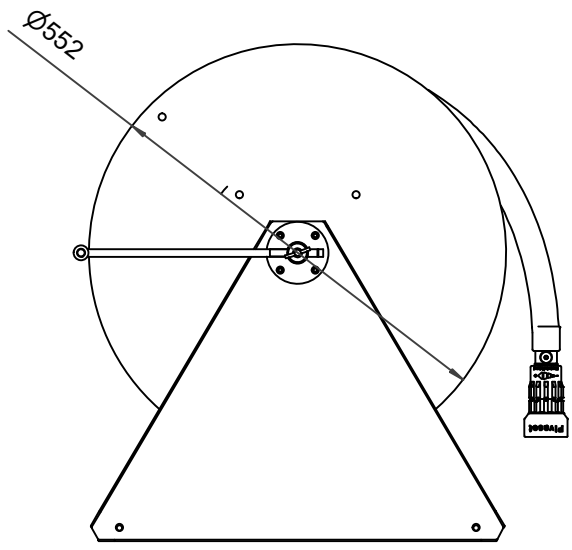

**PV-60 Reel 550/400 25mm/40m PVC - Heavy duty hose reel**

---

**PV-60 Reel 550/400 25mm/40m PVC - Heavy duty hose reel**

---

For wall or floor mounting. Includes fire hydrant hose, direct/fog nozzle, 1 shut-off valve and rewinding crank. Reel contains 1 inner thread for feed pipe

**Features**

---

Finnish "lvi-number"	2956318
EN 671-1 / 2012 approved	NO
Hose type	PVC
Length of the hose	40
Hose inner diameter	25mm (1")
Height (mm)	550
Width (mm)	550
Depth (mm)	600

6 5 4 3 2 1

D  
C  
B  
A

D  
C  
B  
A

6 5 4 3 2 1

PV-60_Dimensional_Drawing	
<p><b>Luottamuksellinen Confidential</b>          Property of PIVASET OY, Leppävirta, Finland.          Not to be handed over to, copied or used by third party.          Two- or three dimensional reproduction of contents          to be authorized by PIVASET OY.</p>	
6.2.2025	