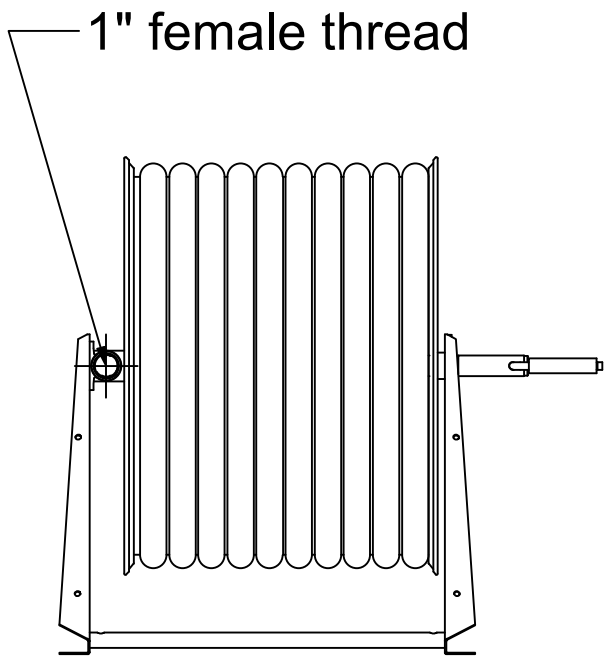

PV-60 Reel 550/400 25mm/60m PVC - Heavy duty hose reel

For wall or floor mounting. Includes fire hydrant hose, direct/fog nozzle, 1 shut-off valve and rewinding crank. Reel contains 1 inner thread for feed pipe

Features

Finnish "lvi-number"	2956322
EN 671-1 / 2012 approved	NO
Hose type	PVC
Length of the hose	60
Hose inner diameter	25mm (1")
Height (mm)	550
Width (mm)	550
Depth (mm)	600

6 5 4 3 2 1

D
C
B
A

D
C
B
A

6 5 4 3 2 1

PV-60_Dimensional_Drawing	
Luottamuksellinen Confidential Property of PIVASET OY, Leppävirta, Finland. Not to be handed over to, copied or used by third party. Two- or three dimensional reproduction of contents to be authorized by PIVASET OY.	
6.2.2025