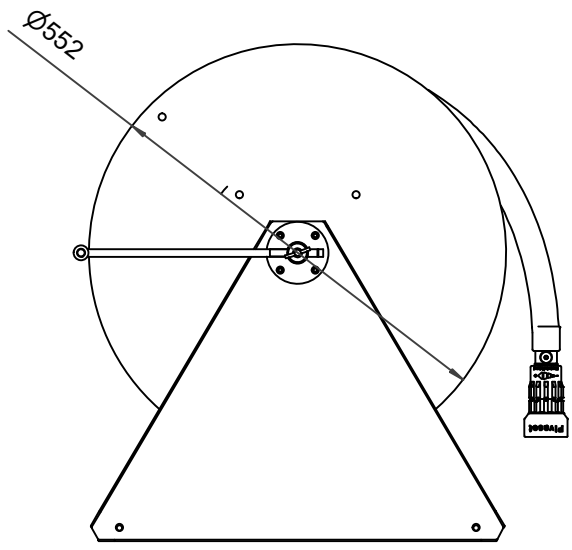

PV-60 Reel 550/400 25mm/60m PVC - Heavy duty hose reel

PV-60 Reel 550/400 25mm/60m PVC - Heavy duty hose reel

For wall or floor mounting. Includes fire hydrant hose, direct/fog nozzle, 1 shut-off valve and rewinding crank. Reel contains 1 inner thread for feed pipe

Features

| | |
|--------------------------|-----------|
| Finnish "lvi-number" | 2956322 |
| EN 671-1 / 2012 approved | NO |
| Hose type | PVC |
| Length of the hose | 60 |
| Hose inner diameter | 25mm (1") |
| Height (mm) | 550 |
| Width (mm) | 550 |
| Depth (mm) | 600 |

6 5 4 3 2 1

D
C
B
A

D
C
B
A

6 5 4 3 2 1

| | |
|---|--|
| PV-60_Dimensional_Drawing | |
| | |
| <p>Luottamuksellinen Confidential Property of PIVASET OY, Leppävirta, Finland. Not to be handed over to, copied or used by third party. Two- or three dimensional reproduction of contents to be authorized by PIVASET OY.</p> | |
| 6.2.2025 | |