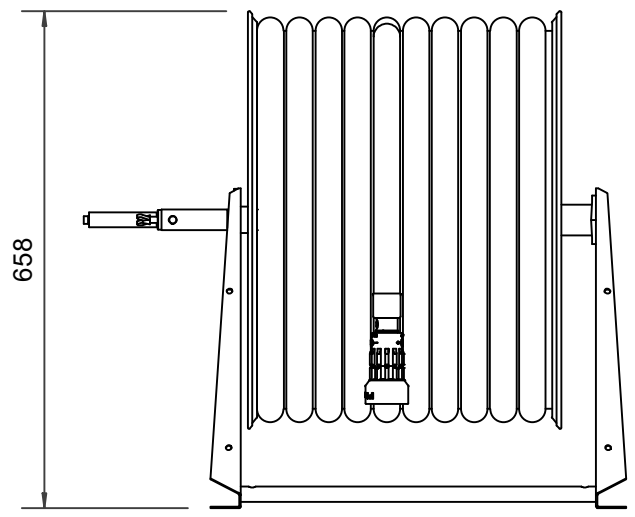

PV-60 Reel 550/400 25mm/60m PVC - Heavy duty hose reel

For wall or floor mounting. Includes fire hydrant hose, direct/fog nozzle, 1 shut-off valve and rewinding crank. Reel contains 1 inner thread for feed pipe

Features

Finnish "lvi-number"	2956322
EN 671-1 / 2012 approved	NO
Hose type	PVC
Length of the hose	60
Hose inner diameter	25mm (1")
Height (mm)	550
Width (mm)	550
Depth (mm)	600

6 5 4 3 2 1

D
C
B
A

D
C
B
A

6 5 4 3 2 1

PV-60_Dimensional_Drawing	
Luottamuksellinen Confidential Property of PIVASET OY, Leppävirta, Finland. Not to be handed over to, copied or used by third party. Two- or three dimensional reproduction of contents to be authorized by PIVASET OY.	
6.2.2025