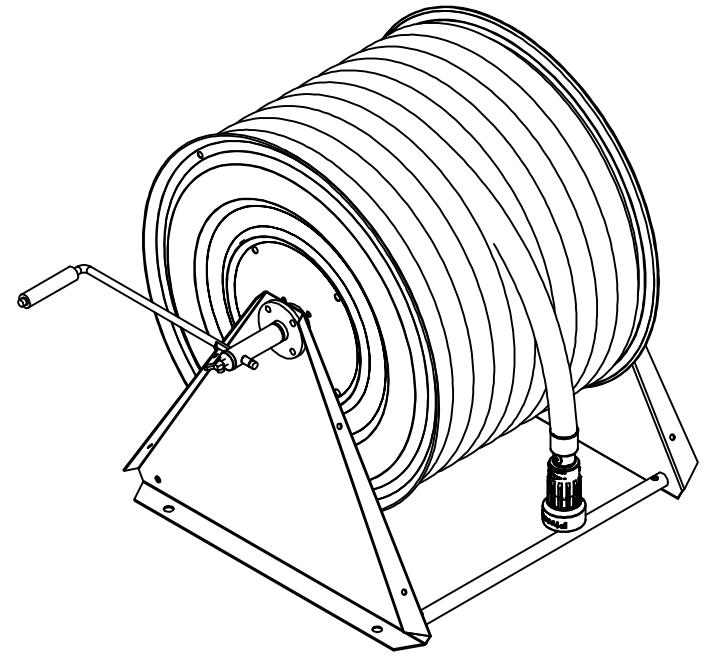

PV-60 Reel 550/400 25mm/60m PVC - Heavy duty hose reel

For wall or floor mounting. Includes fire hydrant hose, direct/fog nozzle, 1 shut-off valve and rewinding crank. Reel contains 1 inner thread for feed pipe

Features

Finnish "lvi-number"	2956322
EN 671-1 / 2012 approved	NO
Hose type	PVC
Length of the hose	60
Hose inner diameter	25mm (1")
Height (mm)	550
Width (mm)	550
Depth (mm)	600

6 5 4 3 2 1

D
C
B
A

D
C
B
A

6 5 4 3 2 1

PV-60_Dimensional_Drawing	
Luottamuksellinen Confidential Property of PIVASET OY, Leppävirta, Finland. Not to be handed over to, copied or used by third party. Two- or three dimensional reproduction of contents to be authorized by PIVASET OY.	
6.2.2025