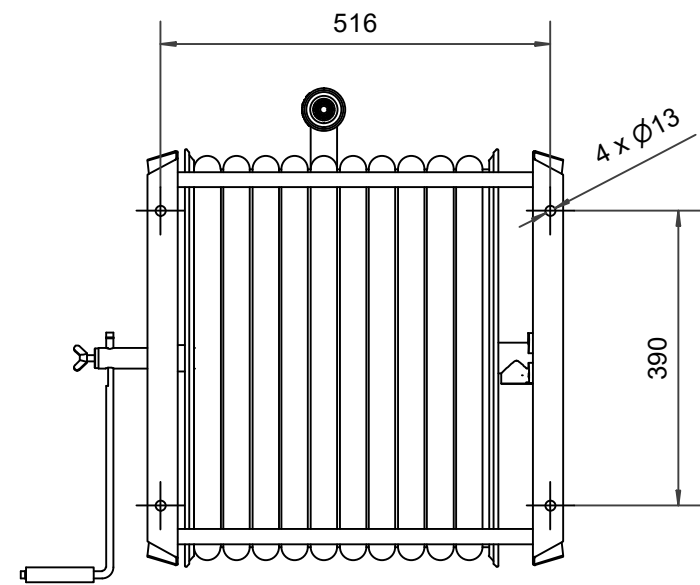

PV-60 Reel 550/400 25mm/60m PVC - Heavy duty hose reel

For wall or floor mounting. Includes fire hydrant hose, direct/fog nozzle, 1 shut-off valve and rewinding crank. Reel contains 1 inner thread for feed pipe

Features

Finnish "lvi-number"	2956322
EN 671-1 / 2012 approved	NO
Hose type	PVC
Length of the hose	60
Hose inner diameter	25mm (1")
Height (mm)	550
Width (mm)	550
Depth (mm)	600

6 5 4 3 2 1

D
C
B
A

D
C
B
A

6 5 4 3 2 1

PV-60_Dimensional_Drawing	
Luottamuksellinen Confidential Property of PIVASET OY, Leppävirta, Finland. Not to be handed over to, copied or used by third party. Two- or three dimensional reproduction of contents to be authorized by PIVASET OY.	
6.2.2025