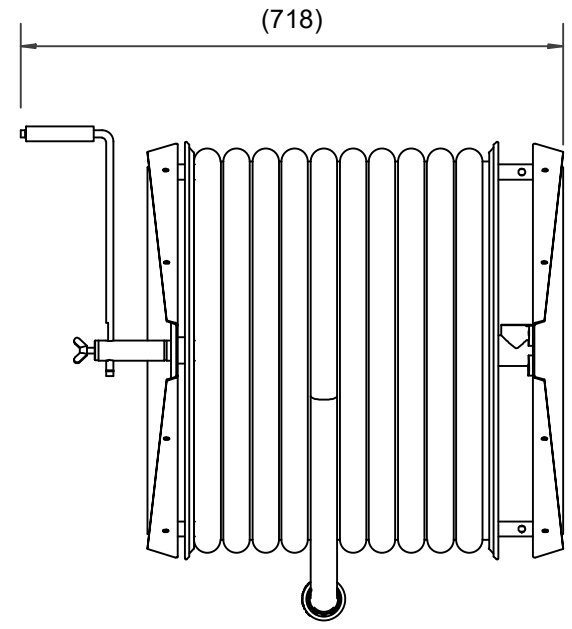

PV-60 Reel 550/400 25mm/60m PVC - Heavy duty hose reel

For wall or floor mounting. Includes fire hydrant hose, direct/fog nozzle, 1 shut-off valve and rewinding crank. Reel contains 1 inner thread for feed pipe

Features

Finnish "lvi-number"	2956322
EN 671-1 / 2012 approved	NO
Hose type	PVC
Length of the hose	60
Hose inner diameter	25mm (1")
Height (mm)	550
Width (mm)	550
Depth (mm)	600

6 5 4 3 2 1

D
C
B
A

D
C
B
A

6 5 4 3 2 1

PV-60_Dimensional_Drawing	
Luottamuksellinen Confidential Property of PIVASET OY, Leppävirta, Finland. Not to be handed over to, copied or used by third party. Two- or three dimensional reproduction of contents to be authorized by PIVASET OY.	
6.2.2025