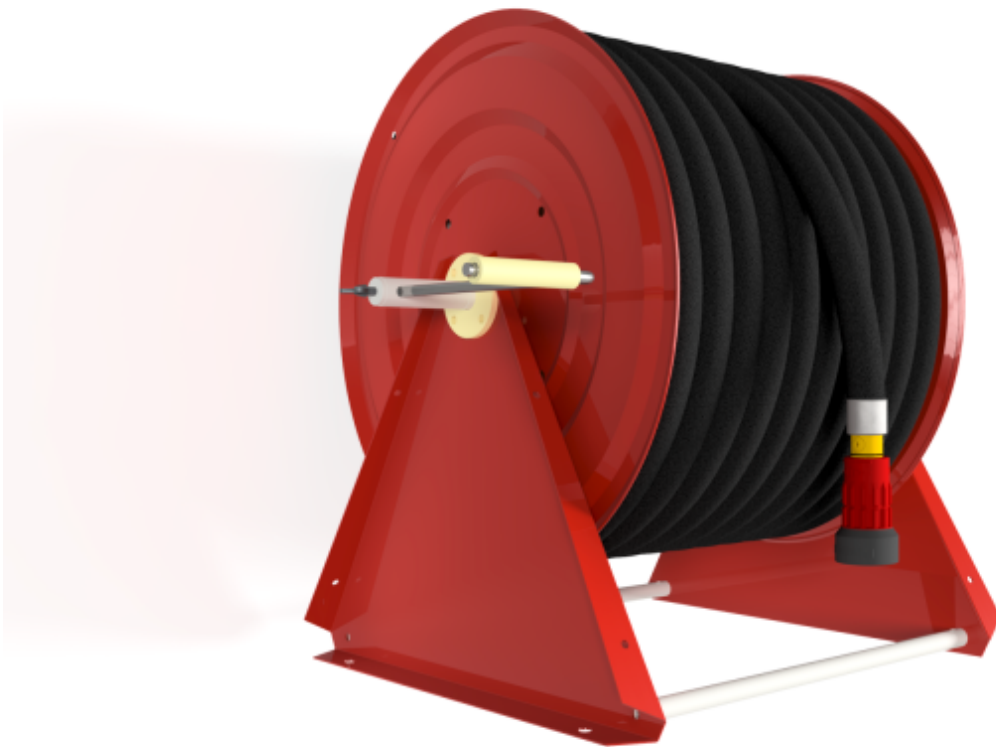

PV-60 Reel 550/400 25mm/60m PVC - Heavy duty hose reel

PV-60 Reel 550/400 25mm/60m PVC - Heavy duty hose reel

For wall or floor mounting. Includes fire hydrant hose, direct/fog nozzle, 1 shut-off valve and rewinding crank. Reel contains 1 inner thread for feed pipe

Features

| | |
|--------------------------|-----------|
| Finnish "lvi-number" | 2956322 |
| EN 671-1 / 2012 approved | NO |
| Hose type | PVC |
| Length of the hose | 60 |
| Hose inner diameter | 25mm (1") |
| Height (mm) | 550 |
| Width (mm) | 550 |
| Depth (mm) | 600 |