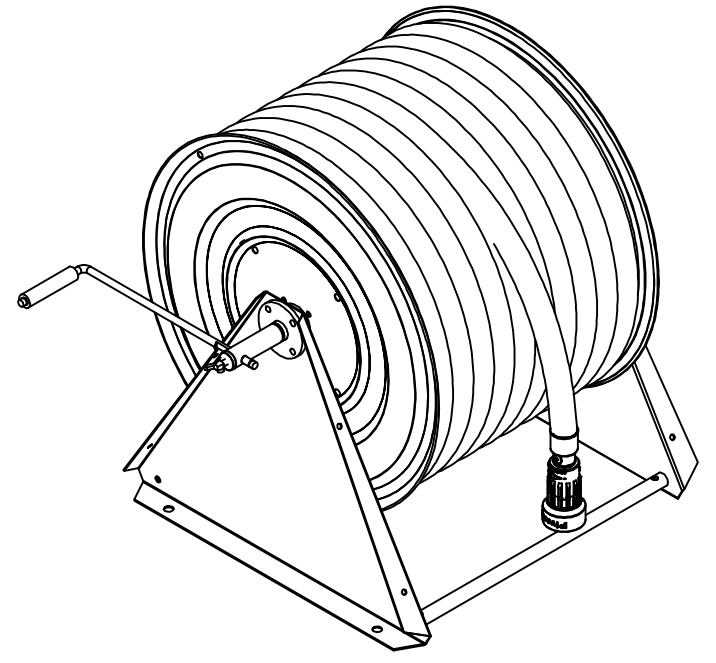

**PV-60 Reel 550/400 25mm/70m - Heavy duty hose reel**

---

**PV-60 Reel 550/400 25mm/70m - Heavy duty hose reel**

---

For wall or floor mounting. Includes fire hydrant hose, direct/fog nozzle, 1 shut-off valve and rewinding crank. Reel contains 1 inner thread for feed pipe

**Features**

---

EN 671-1 / 2012 approved	NO
Hose type	Light hose
Length of the hose	70
Hose inner diameter	25mm (1")
Height (mm)	550
Width (mm)	550
Depth (mm)	600

6 5 4 3 2 1

D

D

C

C

B

B

1" female thread

A

A

6 5 4 3 2 1

PV-60_Dimensional_Drawing	
<p><b>Luottamuksellinen Confidential</b>          Property of PIVASET OY, Leppävirta, Finland.          Not to be handed over to, copied or used by third party.          Two- or three dimensional reproduction of contents          to be authorized by PIVASET OY.</p>	
6.2.2025	