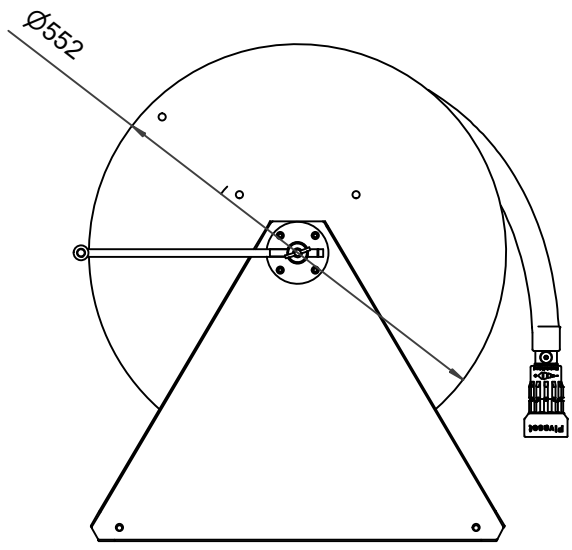

**PV-60 Reel 550/400 25mm/70m - Heavy duty hose reel**

---

**PV-60 Reel 550/400 25mm/70m - Heavy duty hose reel**

---

For wall or floor mounting. Includes fire hydrant hose, direct/fog nozzle, 1 shut-off valve and rewinding crank. Reel contains 1 inner thread for feed pipe

**Features**

---

EN 671-1 / 2012 approved	NO
Hose type	Light hose
Length of the hose	70
Hose inner diameter	25mm (1")
Height (mm)	550
Width (mm)	550
Depth (mm)	600

6 5 4 3 2 1

D

D

C

C

B

B

1" female thread

A

A

6 5 4 3 2 1

PV-60_Dimensional_Drawing	
<p><b>Luottamuksellinen Confidential</b>          Property of PIVASET OY, Leppävirta, Finland.          Not to be handed over to, copied or used by third party.          Two- or three dimensional reproduction of contents          to be authorized by PIVASET OY.</p>	
6.2.2025	