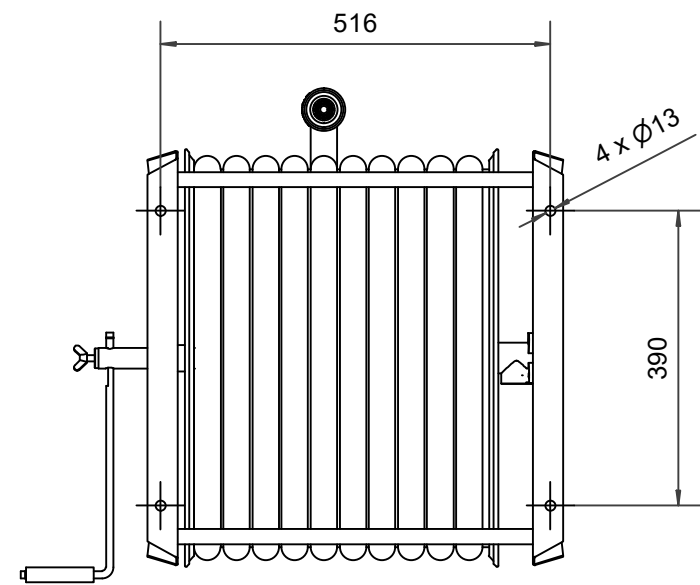

**PV-60 Reel 550/400 25mm/70m - Heavy duty hose reel**

---

**PV-60 Reel 550/400 25mm/70m - Heavy duty hose reel**

---

For wall or floor mounting. Includes fire hydrant hose, direct/fog nozzle, 1 shut-off valve and rewinding crank. Reel contains 1 inner thread for feed pipe

**Features**

---

EN 671-1 / 2012 approved	NO
Hose type	Light hose
Length of the hose	70
Hose inner diameter	25mm (1")
Height (mm)	550
Width (mm)	550
Depth (mm)	600

6 5 4 3 2 1

D

D

C

C

B

B

1" female thread

A

A

6 5 4 3 2 1

PV-60_Dimensional_Drawing	
<p><b>Luottamuksellinen Confidential</b>          Property of PIVASET OY, Leppävirta, Finland.          Not to be handed over to, copied or used by third party.          Two- or three dimensional reproduction of contents          to be authorized by PIVASET OY.</p>	
6.2.2025	