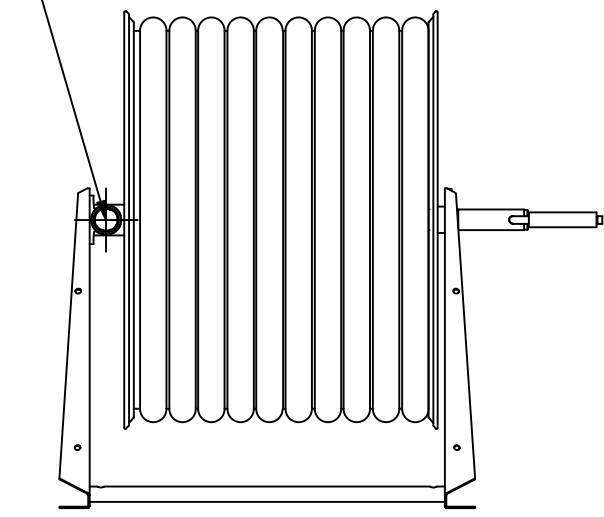

**PV-60 Reel 550/400 25mm/70m - Heavy duty hose reel**

---

**PV-60 Reel 550/400 25mm/70m - Heavy duty hose reel**

---

For wall or floor mounting. Includes fire hydrant hose, direct/fog nozzle, 1 shut-off valve and rewinding crank. Reel contains 1 inner thread for feed pipe

**Features**

---

EN 671-1 / 2012 approved	NO
Hose type	Light hose
Length of the hose	70
Hose inner diameter	25mm (1")
Height (mm)	550
Width (mm)	550
Depth (mm)	600

6 5 4 3 2 1

D

D

C

C

B

B

1" female thread

A

A

6 5 4 3 2 1

PV-60_Dimensional_Drawing	
<p><b>Luottamuksellinen Confidential</b>          Property of PIVASET OY, Leppävirta, Finland.          Not to be handed over to, copied or used by third party.          Two- or three dimensional reproduction of contents          to be authorized by PIVASET OY.</p>	
6.2.2025	