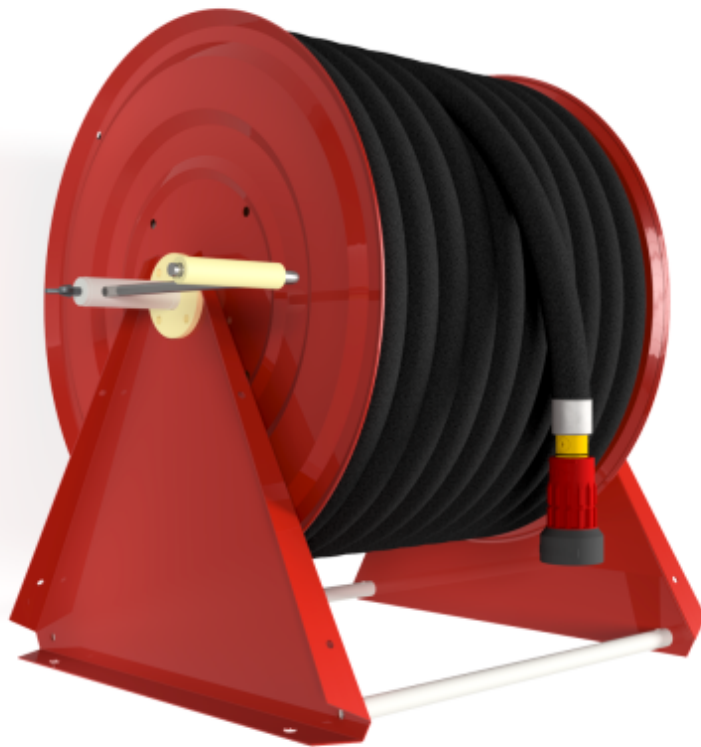

**PV-60 Reel 550/400 25mm/70m - Heavy duty hose reel**

---

**PV-60 Reel 550/400 25mm/70m - Heavy duty hose reel**

---

For wall or floor mounting. Includes fire hydrant hose, direct/fog nozzle, 1 shut-off valve and rewinding crank. Reel contains 1 inner thread for feed pipe

**Features**

---

EN 671-1 / 2012 approved	NO
Hose type	Light hose
Length of the hose	70
Hose inner diameter	25mm (1")
Height (mm)	550
Width (mm)	550
Depth (mm)	600

6 5 4 3 2 1

D

D

C

C

B

B

1" female thread

A

A

6 5 4 3 2 1

PV-60_Dimensional_Drawing	
<p><b>Luottamuksellinen Confidential</b>          Property of PIVASET OY, Leppävirta, Finland.          Not to be handed over to, copied or used by third party.          Two- or three dimensional reproduction of contents          to be authorized by PIVASET OY.</p>	
6.2.2025	