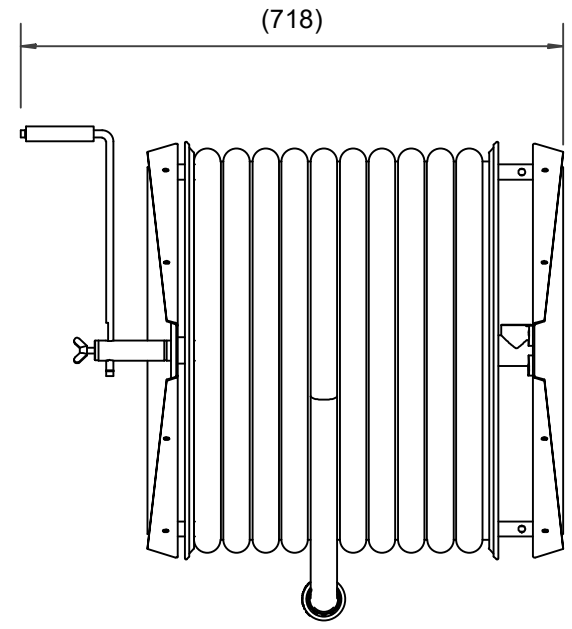

**PV-60 Reel 550/400 25mm/70m - Heavy duty hose reel**

---

**PV-60 Reel 550/400 25mm/70m - Heavy duty hose reel**

---

For wall or floor mounting. Includes fire hydrant hose, direct/fog nozzle, 1 shut-off valve and rewinding crank. Reel contains 1 inner thread for feed pipe

**Features**

---

EN 671-1 / 2012 approved	NO
Hose type	Light hose
Length of the hose	70
Hose inner diameter	25mm (1")
Height (mm)	550
Width (mm)	550
Depth (mm)	600

6 5 4 3 2 1

D

D

C

C

B

B

1" female thread

A

A

6 5 4 3 2 1

PV-60_Dimensional_Drawing	
<p><b>Luottamuksellinen Confidential</b>          Property of PIVASET OY, Leppävirta, Finland.          Not to be handed over to, copied or used by third party.          Two- or three dimensional reproduction of contents          to be authorized by PIVASET OY.</p>	
6.2.2025	