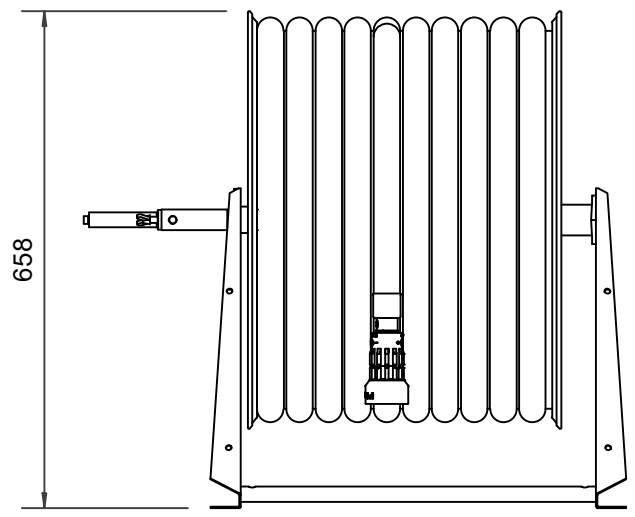

**PV-60 Reel 550/400 25mm/70m - Heavy duty hose reel**

---

**PV-60 Reel 550/400 25mm/70m - Heavy duty hose reel**

---

For wall or floor mounting. Includes fire hydrant hose, direct/fog nozzle, 1 shut-off valve and rewinding crank. Reel contains 1 inner thread for feed pipe

**Features**

---

EN 671-1 / 2012 approved	NO
Hose type	Light hose
Length of the hose	70
Hose inner diameter	25mm (1")
Height (mm)	550
Width (mm)	550
Depth (mm)	600

6 5 4 3 2 1

D

D

C

C

B

B

1" female thread

A

A

6 5 4 3 2 1

PV-60_Dimensional_Drawing	
<p><b>Luottamuksellinen Confidential</b>          Property of PIVASET OY, Leppävirta, Finland.          Not to be handed over to, copied or used by third party.          Two- or three dimensional reproduction of contents          to be authorized by PIVASET OY.</p>	
6.2.2025	