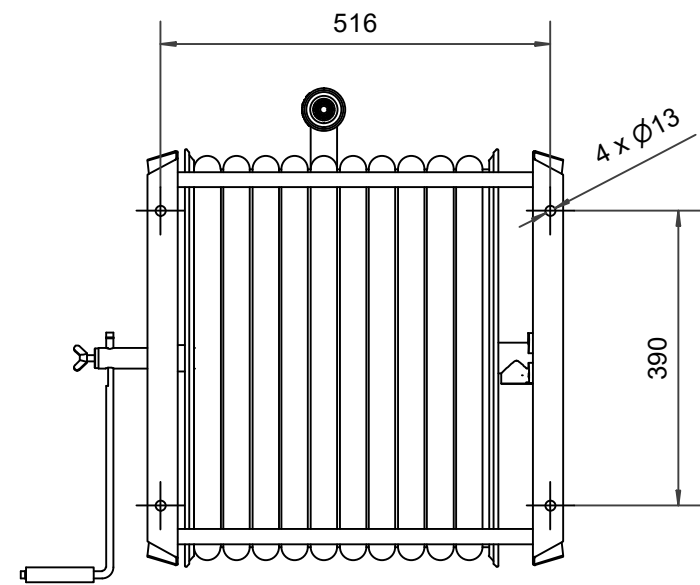

**PV-60 Reel 550/400 25mm/70m PVC - Heavy duty hose reel**

---

**PV-60 Reel 550/400 25mm/70m PVC - Heavy duty hose reel**

---

For wall or floor mounting. Includes fire hydrant hose, direct/fog nozzle, 1 shut-off valve and rewinding crank. Reel contains 1 inner thread for feed pipe

**Features**

---

Finnish "lvi-number"	2956324
EN 671-1 / 2012 approved	NO
Hose type	PVC
Length of the hose	70
Hose inner diameter	25mm (1")
Height (mm)	550
Width (mm)	550
Depth (mm)	600

6 5 4 3 2 1

D  
C  
B  
A