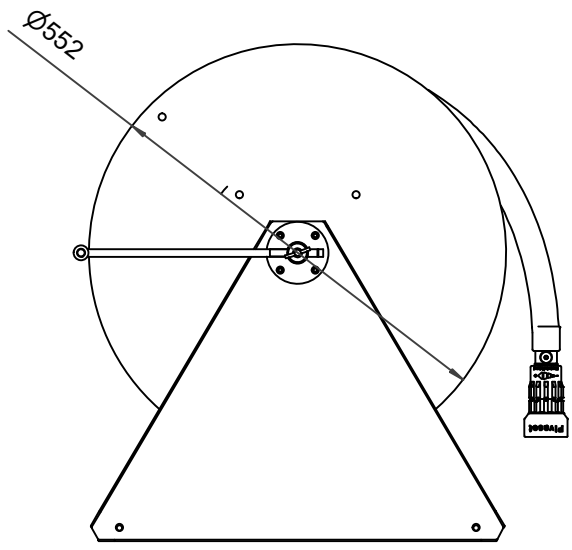

**PV-60 Reel 550/400 25mm/70m PVC - Heavy duty hose reel**

---

**PV-60 Reel 550/400 25mm/70m PVC - Heavy duty hose reel**

---

For wall or floor mounting. Includes fire hydrant hose, direct/fog nozzle, 1 shut-off valve and rewinding crank. Reel contains 1 inner thread for feed pipe

**Features**

---

Finnish "lvi-number"	2956324
EN 671-1 / 2012 approved	NO
Hose type	PVC
Length of the hose	70
Hose inner diameter	25mm (1")
Height (mm)	550
Width (mm)	550
Depth (mm)	600

6 5 4 3 2 1

D  
C  
B  
A

D  
C  
B  
A

6 5 4 3 2 1

PV-60_Dimensional_Drawing	
<p><b>Luottamuksellinen Confidential</b>          Property of PIVASET OY, Leppävirta, Finland.          Not to be handed over to, copied or used by third party.          Two- or three dimensional reproduction of contents          to be authorized by PIVASET OY.</p>	
6.2.2025	