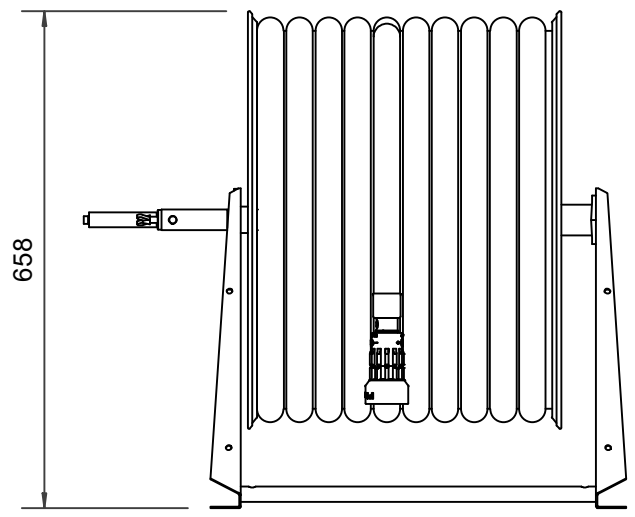

**PV-60 Reel 550/400 25mm/70m PVC - Heavy duty hose reel**

---

**PV-60 Reel 550/400 25mm/70m PVC - Heavy duty hose reel**

---

For wall or floor mounting. Includes fire hydrant hose, direct/fog nozzle, 1 shut-off valve and rewinding crank. Reel contains 1 inner thread for feed pipe

**Features**

---

Finnish "lvi-number"	2956324
EN 671-1 / 2012 approved	NO
Hose type	PVC
Length of the hose	70
Hose inner diameter	25mm (1")
Height (mm)	550
Width (mm)	550
Depth (mm)	600

6 5 4 3 2 1

D  
C  
B  
A