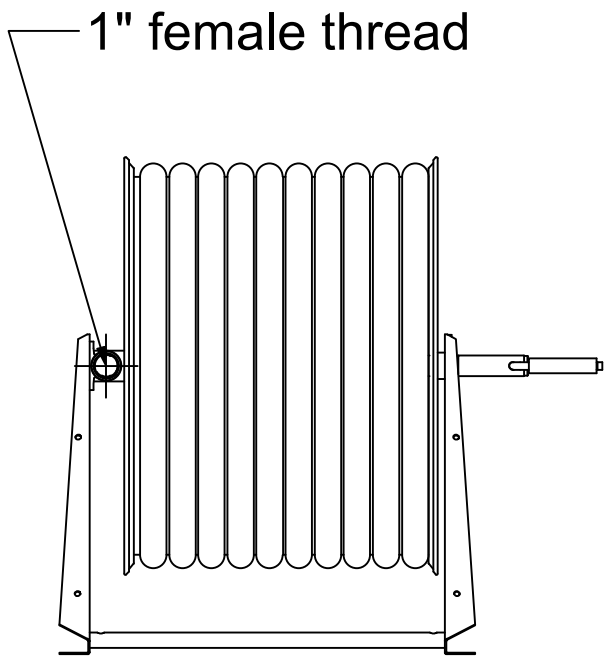

**PV-60 Reel 550/400 25mm/70m PVC - Heavy duty hose reel**

---

**PV-60 Reel 550/400 25mm/70m PVC - Heavy duty hose reel**

---

For wall or floor mounting. Includes fire hydrant hose, direct/fog nozzle, 1 shut-off valve and rewinding crank. Reel contains 1 inner thread for feed pipe

**Features**

---

Finnish "lvi-number"	2956324
EN 671-1 / 2012 approved	NO
Hose type	PVC
Length of the hose	70
Hose inner diameter	25mm (1")
Height (mm)	550
Width (mm)	550
Depth (mm)	600

6 5 4 3 2 1

D  
C  
B  
A