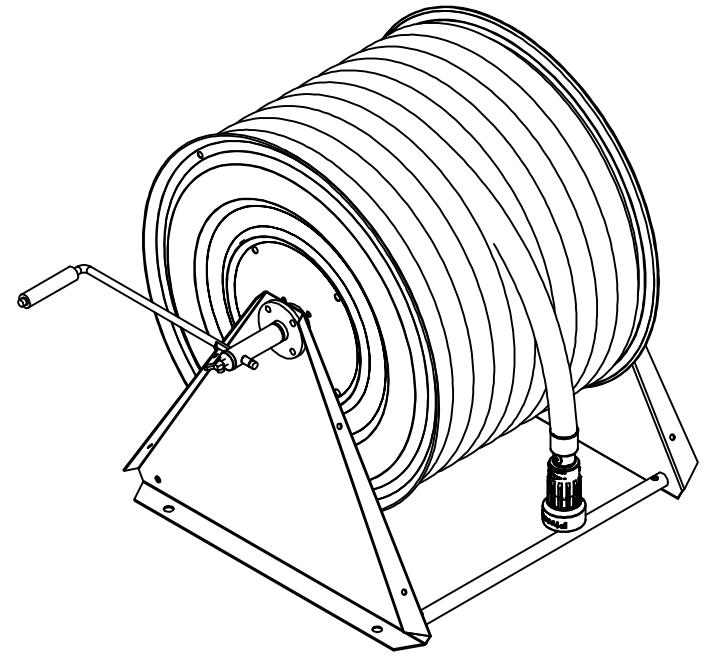

**PV-60 Reel 550/400 25mm/70m PVC - Heavy duty hose reel**

---

**PV-60 Reel 550/400 25mm/70m PVC - Heavy duty hose reel**

---

For wall or floor mounting. Includes fire hydrant hose, direct/fog nozzle, 1 shut-off valve and rewinding crank. Reel contains 1 inner thread for feed pipe

**Features**

---

Finnish "lvi-number"	2956324
EN 671-1 / 2012 approved	NO
Hose type	PVC
Length of the hose	70
Hose inner diameter	25mm (1")
Height (mm)	550
Width (mm)	550
Depth (mm)	600

6 5 4 3 2 1

D  
C  
B  
A