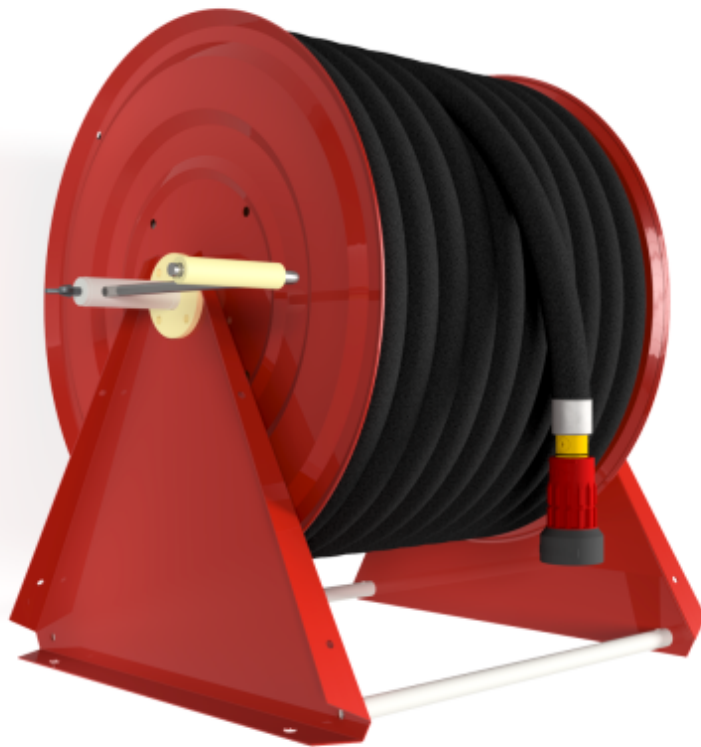

**PV-60 Reel 550/400 25mm/70m PVC - Heavy duty hose reel**

---

**PV-60 Reel 550/400 25mm/70m PVC - Heavy duty hose reel**

---

For wall or floor mounting. Includes fire hydrant hose, direct/fog nozzle, 1 shut-off valve and rewinding crank. Reel contains 1 inner thread for feed pipe

**Features**

---

Finnish "lvi-number"	2956324
EN 671-1 / 2012 approved	NO
Hose type	PVC
Length of the hose	70
Hose inner diameter	25mm (1")
Height (mm)	550
Width (mm)	550
Depth (mm)	600

6 5 4 3 2 1

D  
C  
B  
A