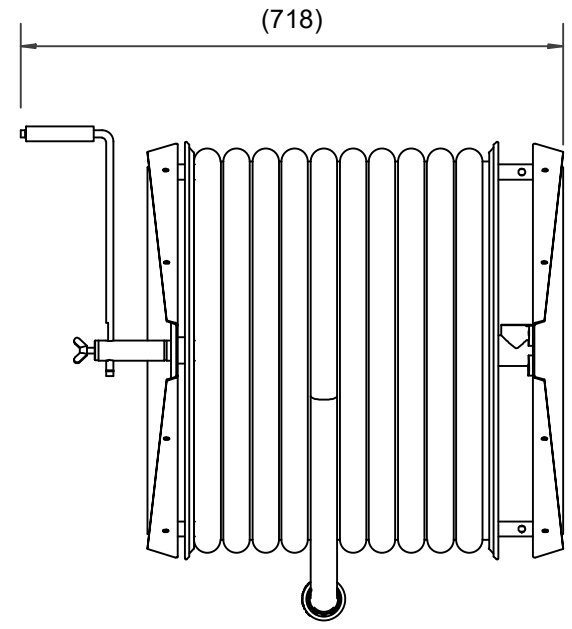

**PV-60 Reel 550/400 25mm/70m PVC - Heavy duty hose reel**

---

**PV-60 Reel 550/400 25mm/70m PVC - Heavy duty hose reel**

---

For wall or floor mounting. Includes fire hydrant hose, direct/fog nozzle, 1 shut-off valve and rewinding crank. Reel contains 1 inner thread for feed pipe

**Features**

---

Finnish "lvi-number"	2956324
EN 671-1 / 2012 approved	NO
Hose type	PVC
Length of the hose	70
Hose inner diameter	25mm (1")
Height (mm)	550
Width (mm)	550
Depth (mm)	600

6 5 4 3 2 1

D  
C  
B  
A