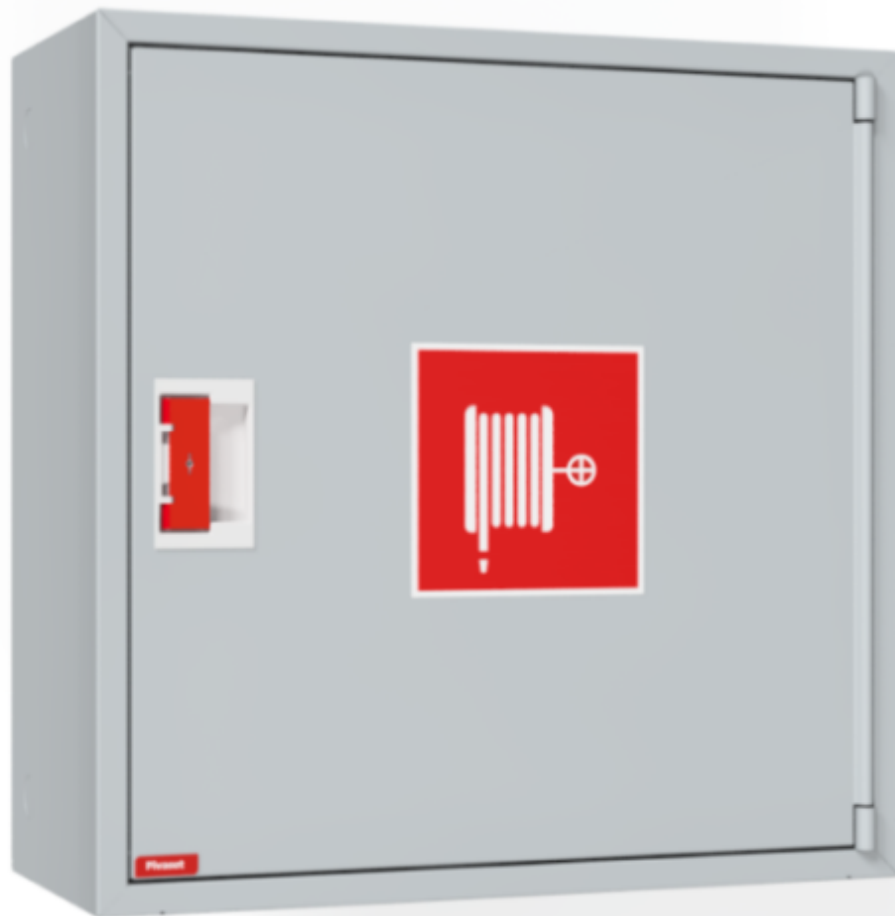

PV-10 25mm/30m, grey * - Fire hydrant cabinet

PV-10 25mm/30m, grey * - Fire hydrant cabinet

Fire hydrant cabinet approved according to EN 671-1:2012, featuring a fire hydrant hose reel inside. Designed for indoor installation either as a surface-mounted unit or partially recessed to a preferred depth using a separate flush-mounting frame. Our fire hydrants are produced in Finland in accordance with standard EN 671-1:2012. Pivaset's basic model fire hydrant cabinets and hose reels, up to 30 meters, are CE-marked. These cabinets and reels are made of epoxy powder-coated steel sheeting, 1.25 mm thick for the fire hydrant cabinets and 1 mm thick for the hose reels. The reels are consistently painted red. Cabinets are available in three standard colors: white, grey, and red, with other colors available by special order. All cabinets feature a welded structural back wall and reinforced doors with adjustable steel hinges. The door is equipped with a special lock including a breakable lock protector. Doors open 180 degrees to allow free functioning of a hose reel installed on the door. The reel hubs are specially brass-molded and tested. Fire hydrant hoses comply with standard EN 694 and feature lightweight polyester weave reinforcement. The lightweight hoses operate at 1.2 MPa with a burst pressure of 9 MPa (+20C). Alternatively, fire hydrant cabinets can be equipped with a nitrile/PVC hose operating at 1.2 MPa with a burst pressure of 4 MPa (+20C). (Please refer to the product stats to confirm the assembled hose). While lightweight, the hose is not recommended for continuous use in cleaning heavily worn floor surfaces. A hose/nozzle holder prevents the hose from getting caught between the door. All cabinet models come with a spring-reinforced feed hose and include a direct/fog nozzle and 1 shut-off valve for fire hydrant cabinets.