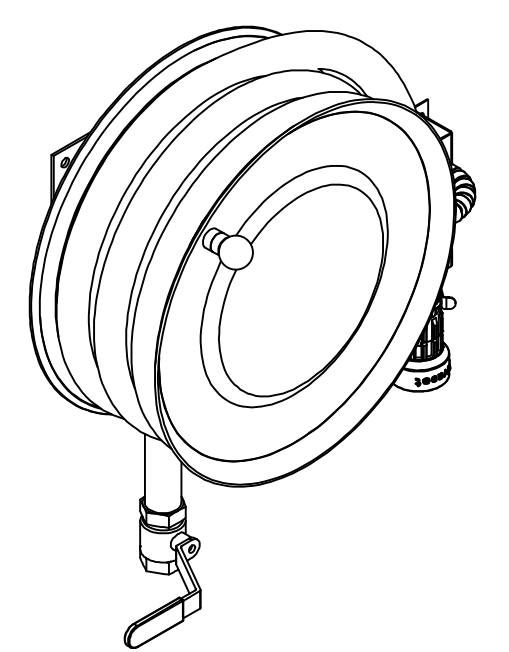

PV-22 MiniReel 390/150, red, w/o hose assembly - Hose reel

PV-22 MiniReel 390/150, red, w/o hose assembly - Hose reel

Very small steel-framed hose reel. Equipped with a wall mounting bracket, hose guide, 1 shut-off valve, connecting hose, and rewinding knob. Reel with 19 mm fire hydrant hose has a direct/fog nozzle, and reel with 16 mm watering hose has a watering pistol. Maximum hose sizes 12 mm/ 30 m, 16 mm / 25 m tai 19 mm / 20 m

Features

Finnish "lvi-number"	2956350
Width (mm)	390
Depth (mm)	250

6 5 4 3 2 1

D

C

B

A

Dimension	
Reel	D
Reel 390/100	(205) mm
Reel 390/150	(255) mm