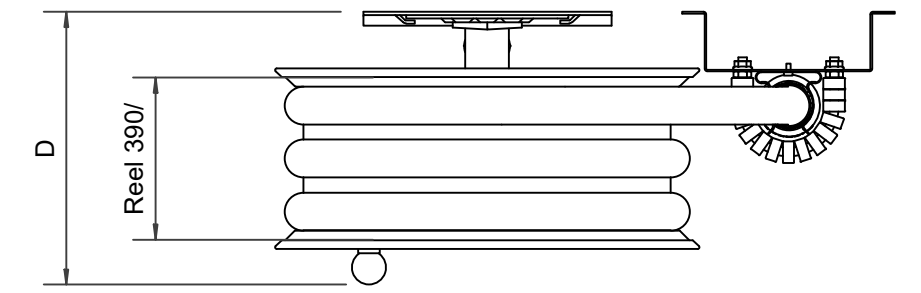

PV-22 MiniReel 390/150, red, w/o hose assembly - Hose reel

PV-22 MiniReel 390/150, red, w/o hose assembly - Hose reel

Very small steel-framed hose reel. Equipped with a wall mounting bracket, hose guide, 1 shut-off valve, connecting hose, and rewinding knob. Reel with 19 mm fire hydrant hose has a direct/fog nozzle, and reel with 16 mm watering hose has a watering pistol. Maximum hose sizes 12 mm/ 30 m, 16 mm / 25 m tai 19 mm / 20 m

Features

Finnish "lvi-number"	2956350
Width (mm)	390
Depth (mm)	250

6 5 4 3 2 1

D

C

B

A

Dimension	
Reel	D
Reel 390/100	(205) mm
Reel 390/150	(255) mm