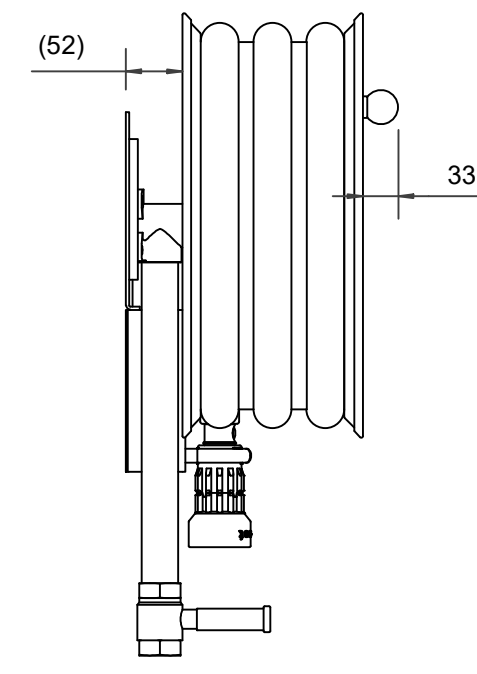

## PV-22 MiniReel 390/150, white, w/o hose assembly - Hose reel

---

**PV-22 MiniReel 390/150, white, w/o hose assembly - Hose reel**

---

Very small steel-framed hose reel. Equipped with a wall mounting bracket, hose guide, 1 shut-off valve, connecting hose, and rewinding knob. Reel with 19 mm fire hydrant hose has a direct/fog nozzle, and reel with 16 mm watering hose has a watering pistol. Maximum hose sizes 12 mm/ 30 m, 16 mm / 25 m tai 19 mm / 20 m

6 5 4 3 2 1

D

C

B

A

| Dimension    |          |
|--------------|----------|
| Reel         | D        |
| Reel 390/100 | (205) mm |
| Reel 390/150 | (255) mm |

PV-22\_Dimensional\_Drawing

Luottamuksellinen Confidential  
Property of PIVASET OY, Leppävirta, Finland.  
Not to be handed over to, copied or used by third party.  
Two- or three dimensional reproduction of contents  
to be authorized by PIVASET OY.