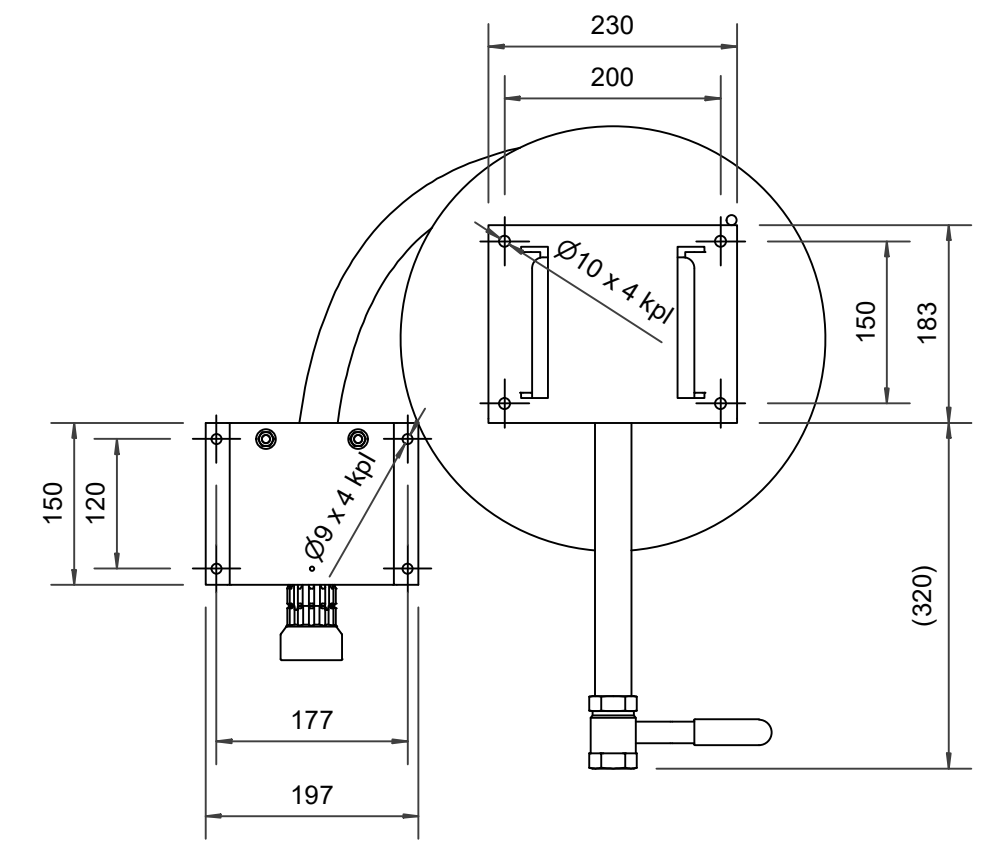

## PV-22 MiniReel 390/150, white, w/o hose assembly - Hose reel

---

**PV-22 MiniReel 390/150, white, w/o hose assembly - Hose reel**

---

Very small steel-framed hose reel. Equipped with a wall mounting bracket, hose guide, 1 shut-off valve, connecting hose, and rewinding knob. Reel with 19 mm fire hydrant hose has a direct/fog nozzle, and reel with 16 mm watering hose has a watering pistol. Maximum hose sizes 12 mm/ 30 m, 16 mm / 25 m tai 19 mm / 20 m

6 5 4 3 2 1

D

C

B

A

| Dimension    |          |
|--------------|----------|
| Reel         | D        |
| Reel 390/100 | (205) mm |
| Reel 390/150 | (255) mm |

PV-22\_Dimensional\_Drawing

Luottamuksellinen Confidential  
Property of PIVASET OY, Leppävirta, Finland.  
Not to be handed over to, copied or used by third party.  
Two- or three dimensional reproduction of contents  
to be authorized by PIVASET OY.