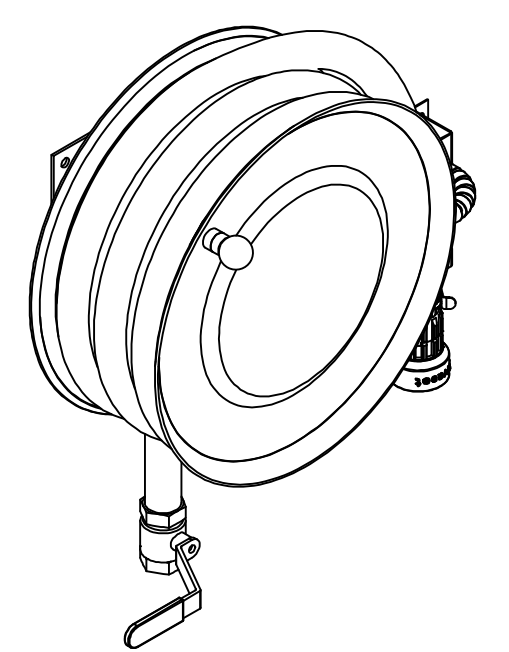

## PV-22 MiniReel 390/150, white, w/o hose assembly - Hose reel

---

**PV-22 MiniReel 390/150, white, w/o hose assembly - Hose reel**

---

Very small steel-framed hose reel. Equipped with a wall mounting bracket, hose guide, 1 shut-off valve, connecting hose, and rewinding knob. Reel with 19 mm fire hydrant hose has a direct/fog nozzle, and reel with 16 mm watering hose has a watering pistol. Maximum hose sizes 12 mm/ 30 m, 16 mm / 25 m tai 19 mm / 20 m

6 5 4 3 2 1

D

C

B

A

| Dimension    |          |
|--------------|----------|
| Reel         | D        |
| Reel 390/100 | (205) mm |
| Reel 390/150 | (255) mm |

PV-22\_Dimensional\_Drawing

Luottamuksellinen Confidential  
Property of PIVASET OY, Leppävirta, Finland.  
Not to be handed over to, copied or used by third party.  
Two- or three dimensional reproduction of contents  
to be authorized by PIVASET OY.