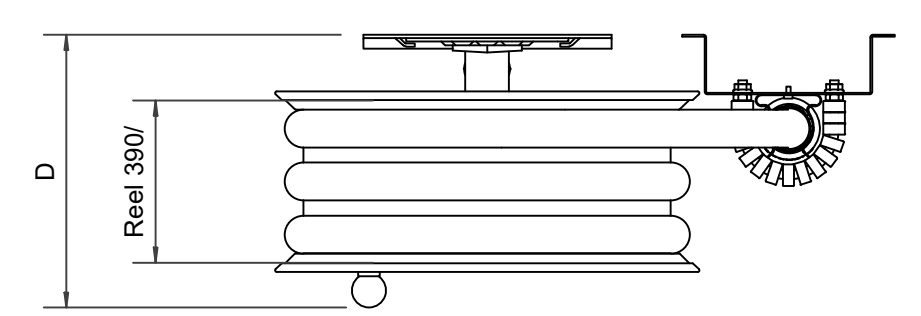

## PV-22 MiniReel 390/150, white, w/o hose assembly - Hose reel

---

**PV-22 MiniReel 390/150, white, w/o hose assembly - Hose reel**

---

Very small steel-framed hose reel. Equipped with a wall mounting bracket, hose guide, 1 shut-off valve, connecting hose, and rewinding knob. Reel with 19 mm fire hydrant hose has a direct/fog nozzle, and reel with 16 mm watering hose has a watering pistol. Maximum hose sizes 12 mm/ 30 m, 16 mm / 25 m tai 19 mm / 20 m

6 5 4 3 2 1

D

C

B

A

| Dimension    |          |
|--------------|----------|
| Reel         | D        |
| Reel 390/100 | (205) mm |
| Reel 390/150 | (255) mm |

PV-22\_Dimensional\_Drawing

Luottamuksellinen Confidential  
Property of PIVASET OY, Leppävirta, Finland.  
Not to be handed over to, copied or used by third party.  
Two- or three dimensional reproduction of contents  
to be authorized by PIVASET OY.