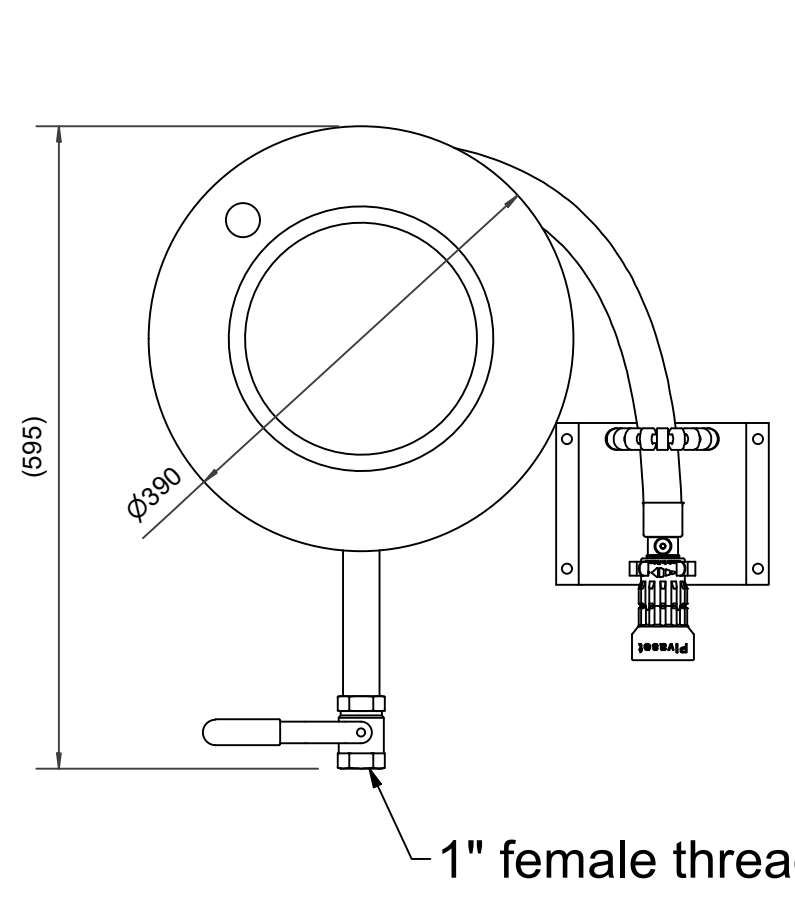

## PV-22 MiniReel 390/150, white, w/o hose assembly - Hose reel

---

**PV-22 MiniReel 390/150, white, w/o hose assembly - Hose reel**

---

Very small steel-framed hose reel. Equipped with a wall mounting bracket, hose guide, 1 shut-off valve, connecting hose, and rewinding knob. Reel with 19 mm fire hydrant hose has a direct/fog nozzle, and reel with 16 mm watering hose has a watering pistol. Maximum hose sizes 12 mm/ 30 m, 16 mm / 25 m tai 19 mm / 20 m

6 5 4 3 2 1

D

C

B

A

| Dimension    |          |
|--------------|----------|
| Reel         | D        |
| Reel 390/100 | (205) mm |
| Reel 390/150 | (255) mm |

PV-22\_Dimensional\_Drawing

Luottamuksellinen Confidential  
Property of PIVASET OY, Leppävirta, Finland.  
Not to be handed over to, copied or used by third party.  
Two- or three dimensional reproduction of contents  
to be authorized by PIVASET OY.