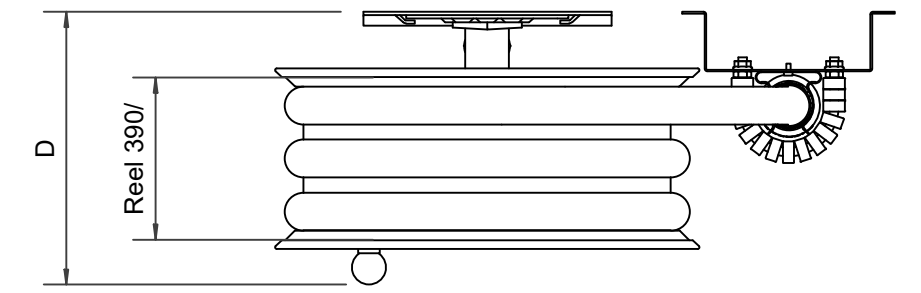

PV-22 MiniReel 390/150, white, 16mm/25m PVC - Hose reel

PV-22 MiniReel 390/150, white, 16mm/25m PVC - Hose reel

Very small steel-framed hose reel. Equipped with a wall mounting bracket, hose guide, 1 shut-off valve, connecting hose, and rewinding knob. Reel with 19 mm fire hydrant hose has a direct/fog nozzle, and reel with 16 mm watering hose has a watering pistol. Maximum hose sizes 12 mm/ 30 m, 16 mm / 25 m tai 19 mm / 20 m

Features

Finnish "lvi-number"	2956352
EN 671-1 / 2012 approved	YES
Hose type	PVC
Lenght of the hose	25

6 5 4 3 2 1

D

C

B

A

Dimension	
Reel	D
Reel 390/100	(205) mm
Reel 390/150	(255) mm