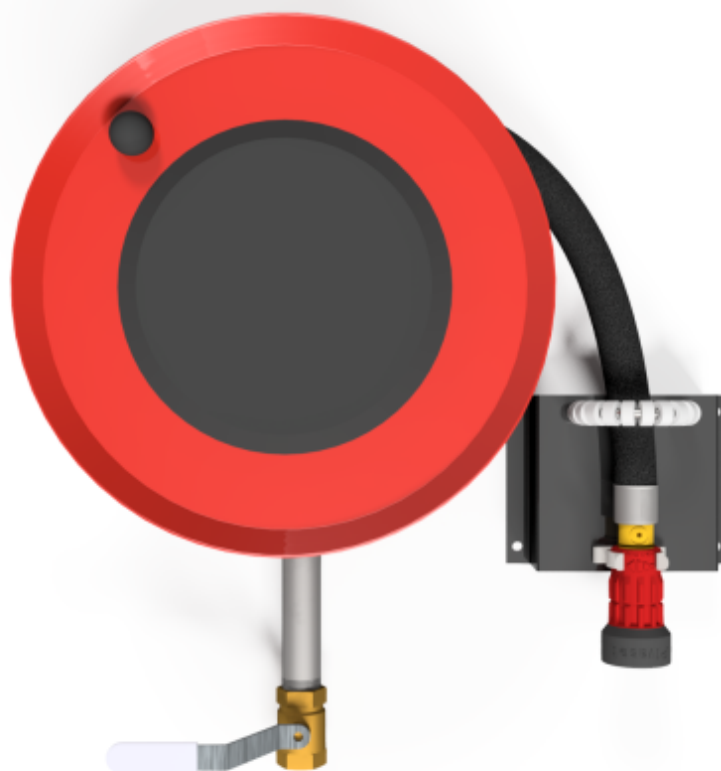

PV-22 MiniReel 390/150, red, 19mm/15m - Hose reel

PV-22 MiniReel 390/150, red, 19mm/15m - Hose reel

Very small steel-framed hose reel. Equipped with a wall mounting bracket, hose guide, 1 shut-off valve, connecting hose, and rewinding knob. Reel with 19 mm fire hydrant hose has a direct/fog nozzle, and reel with 16 mm watering hose has a watering pistol. Maximum hose sizes 12 mm/ 30 m, 16 mm / 25 m tai 19 mm / 20 m

Features

Finnish "lvi-number"	2956442
EN 671-1 / 2012 approved	YES
Hose type	Light hose
Length of the hose	15
Hose inner diameter	19mm (3/4")

6 5 4 3 2 1

D

C

B

A

Dimension	
Reel	D
Reel 390/100	(205) mm
Reel 390/150	(255) mm