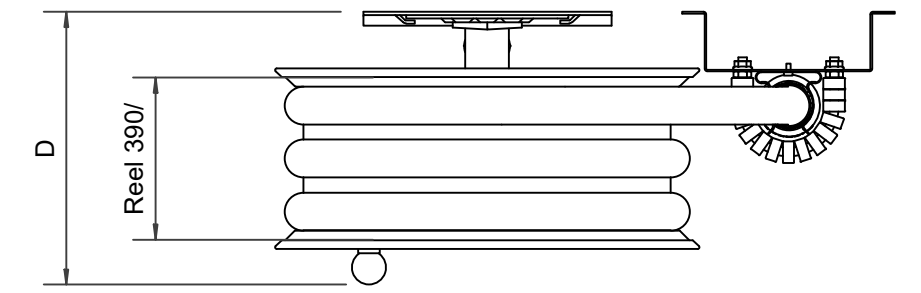

PV-22 MiniReel 390/150, red, 19mm/15m - Hose reel

PV-22 MiniReel 390/150, red, 19mm/15m - Hose reel

Very small steel-framed hose reel. Equipped with a wall mounting bracket, hose guide, 1 shut-off valve, connecting hose, and rewinding knob. Reel with 19 mm fire hydrant hose has a direct/fog nozzle, and reel with 16 mm watering hose has a watering pistol. Maximum hose sizes 12 mm/ 30 m, 16 mm / 25 m tai 19 mm / 20 m

Features

Finnish "lvi-number"	2956442
EN 671-1 / 2012 approved	YES
Hose type	Light hose
Length of the hose	15
Hose inner diameter	19mm (3/4")

6 5 4 3 2 1

D

C

B

A

Dimension	
Reel	D
Reel 390/100	(205) mm
Reel 390/150	(255) mm