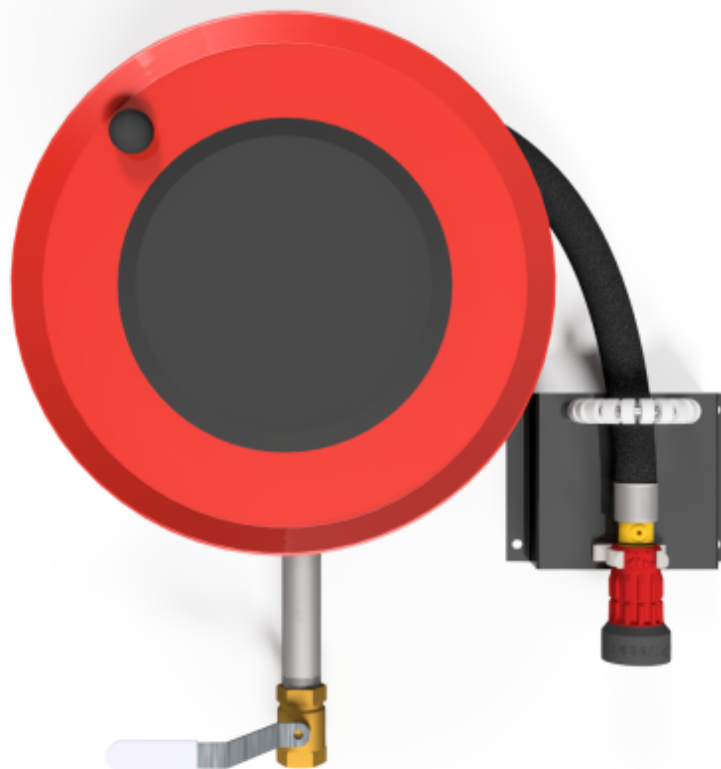

PV-22 MiniReel 390/150, red, 19mm/15m PVC - Hose reel

PV-22 MiniReel 390/150, red, 19mm/15m PVC - Hose reel

Very small steel-framed hose reel. Equipped with a wall mounting bracket, hose guide, 1 shut-off valve, connecting hose, and rewinding knob. Reel with 19 mm fire hydrant hose has a direct/fog nozzle, and reel with 16 mm watering hose has a watering pistol. Maximum hose sizes 12 mm/ 30 m, 16 mm / 25 m tai 19 mm / 20 m

Features

EN 671-1 / 2012 approved	YES
Hose type	PVC
Length of the hose	15
Hose inner diameter	19mm (3/4")

6 5 4 3 2 1

D

C

B

A

Dimension	
Reel	D
Reel 390/100	(205) mm
Reel 390/150	(255) mm