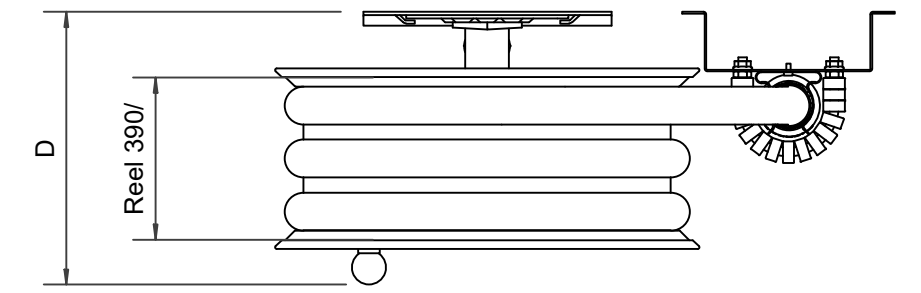

PV-22 MiniReel 390/150, red, 19mm/15m PVC - Hose reel

PV-22 MiniReel 390/150, red, 19mm/15m PVC - Hose reel

Very small steel-framed hose reel. Equipped with a wall mounting bracket, hose guide, 1 shut-off valve, connecting hose, and rewinding knob. Reel with 19 mm fire hydrant hose has a direct/fog nozzle, and reel with 16 mm watering hose has a watering pistol. Maximum hose sizes 12 mm/ 30 m, 16 mm / 25 m tai 19 mm / 20 m

Features

EN 671-1 / 2012 approved	YES
Hose type	PVC
Length of the hose	15
Hose inner diameter	19mm (3/4")

6 5 4 3 2 1

D

C

B

A

Dimension	
Reel	D
Reel 390/100	(205) mm
Reel 390/150	(255) mm