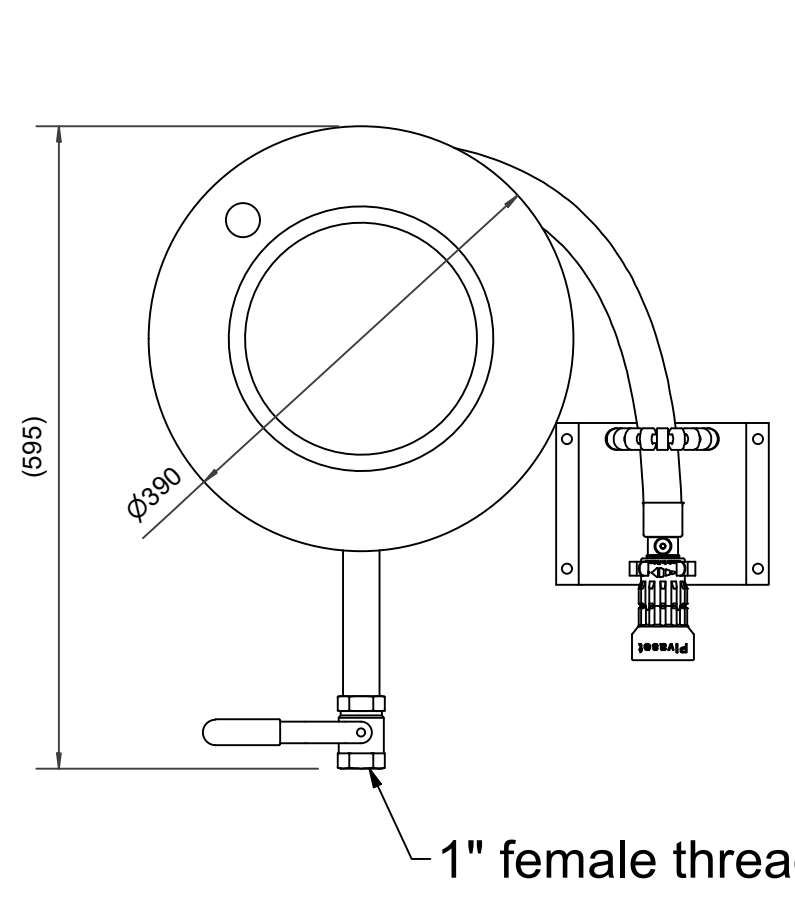

PV-22 MiniReel 390/150, white, 19mm/15m PVC - Hose reel

PV-22 MiniReel 390/150, white, 19mm/15m PVC - Hose reel

Very small steel-framed hose reel. Equipped with a wall mounting bracket, hose guide, 1 shut-off valve, connecting hose, and rewinding knob. Reel with 19 mm fire hydrant hose has a direct/fog nozzle, and reel with 16 mm watering hose has a watering pistol. Maximum hose sizes 12 mm/ 30 m, 16 mm / 25 m tai 19 mm / 20 m

Features

EN 671-1 / 2012 approved	YES
Hose type	PVC
Lenght of the hose	15
Hose inner diameter	19mm (3/4")

6 5 4 3 2 1

D

C

B

A

Dimension	
Reel	D
Reel 390/100	(205) mm
Reel 390/150	(255) mm