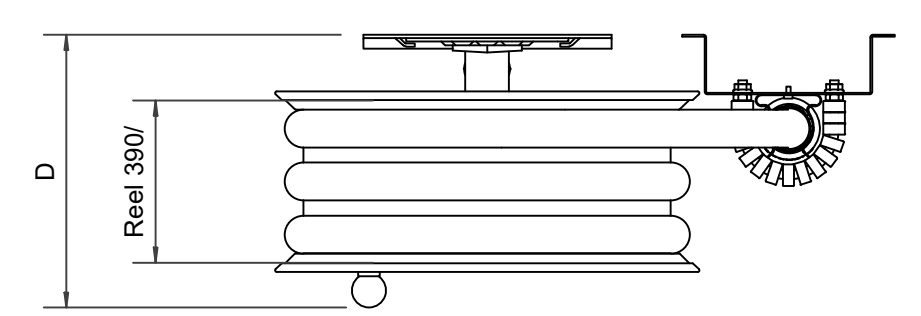

PV-22 MiniReel 390/150, white, 19mm/15m PVC - Hose reel

PV-22 MiniReel 390/150, white, 19mm/15m PVC - Hose reel

Very small steel-framed hose reel. Equipped with a wall mounting bracket, hose guide, 1 shut-off valve, connecting hose, and rewinding knob. Reel with 19 mm fire hydrant hose has a direct/fog nozzle, and reel with 16 mm watering hose has a watering pistol. Maximum hose sizes 12 mm/ 30 m, 16 mm / 25 m tai 19 mm / 20 m

Features

EN 671-1 / 2012 approved	YES
Hose type	PVC
Lenght of the hose	15
Hose inner diameter	19mm (3/4")

6 5 4 3 2 1

D

C

B

A

Dimension	
Reel	D
Reel 390/100	(205) mm
Reel 390/150	(255) mm