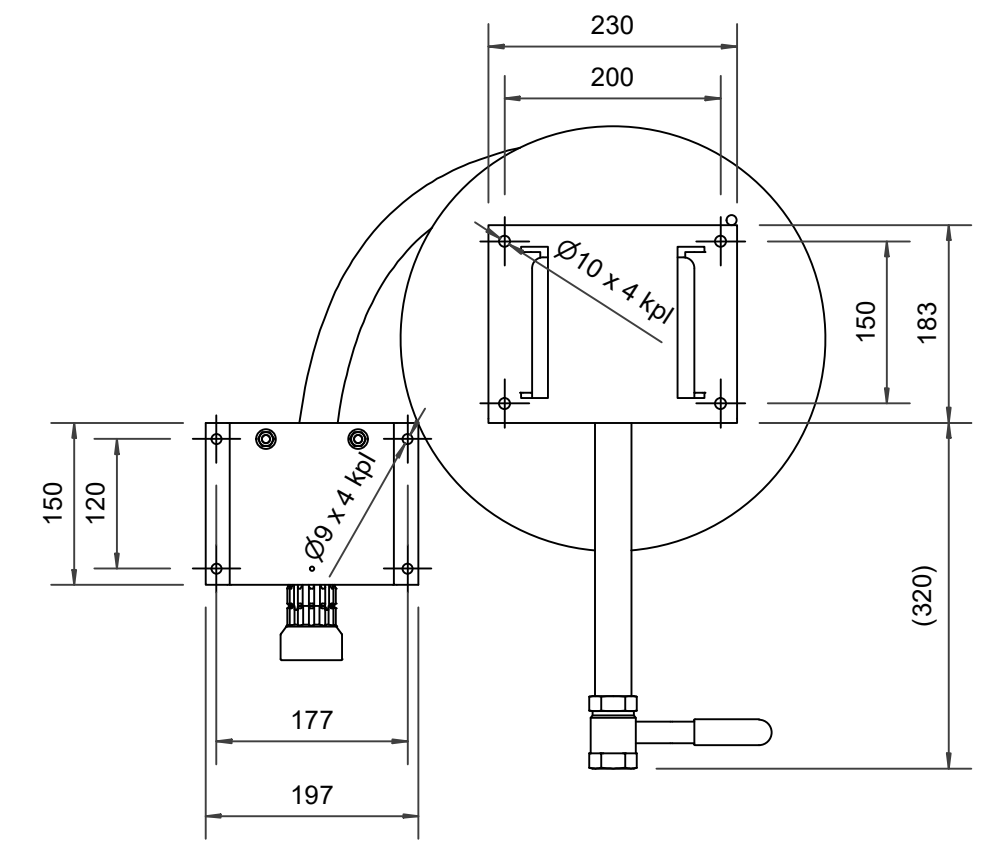

PV-22 MiniReel 390/150, white, 19mm/15m PVC - Hose reel

PV-22 MiniReel 390/150, white, 19mm/15m PVC - Hose reel

Very small steel-framed hose reel. Equipped with a wall mounting bracket, hose guide, 1 shut-off valve, connecting hose, and rewinding knob. Reel with 19 mm fire hydrant hose has a direct/fog nozzle, and reel with 16 mm watering hose has a watering pistol. Maximum hose sizes 12 mm/ 30 m, 16 mm / 25 m tai 19 mm / 20 m

Features

EN 671-1 / 2012 approved	YES
Hose type	PVC
Lenght of the hose	15
Hose inner diameter	19mm (3/4")

6 5 4 3 2 1

D

C

B

A

Dimension	
Reel	D
Reel 390/100	(205) mm
Reel 390/150	(255) mm