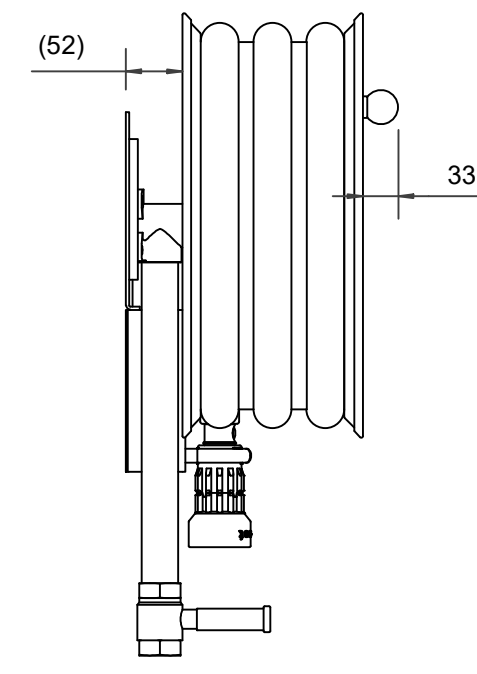

PV-22 MiniReel 390/150, white, 19mm/15m PVC - Hose reel

PV-22 MiniReel 390/150, white, 19mm/15m PVC - Hose reel

Very small steel-framed hose reel. Equipped with a wall mounting bracket, hose guide, 1 shut-off valve, connecting hose, and rewinding knob. Reel with 19 mm fire hydrant hose has a direct/fog nozzle, and reel with 16 mm watering hose has a watering pistol. Maximum hose sizes 12 mm/ 30 m, 16 mm / 25 m tai 19 mm / 20 m

Features

EN 671-1 / 2012 approved	YES
Hose type	PVC
Lenght of the hose	15
Hose inner diameter	19mm (3/4")

6 5 4 3 2 1

D

C

B

A

Dimension	
Reel	D
Reel 390/100	(205) mm
Reel 390/150	(255) mm