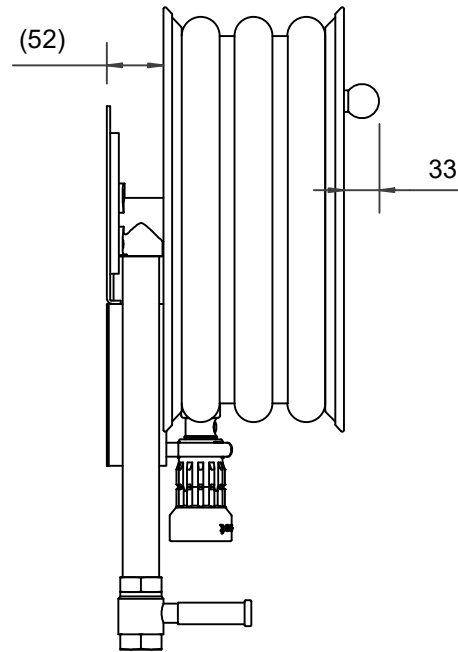

**PV-22 MiniReel 390/150, red, 19mm/20m PVC - Hose reel**

---

**PV-22 MiniReel 390/150, red, 19mm/20m PVC - Hose reel**

Very small steel-framed hose reel. Equipped with a wall mounting bracket, hose guide, 1 shut-off valve, connecting hose, and rewinding knob. Reel with 19 mm fire hydrant hose has a direct/fog nozzle, and reel with 16 mm watering hose has a watering pistol. Maximum hose sizes 12 mm/ 30 m, 16 mm / 25 m tai 19 mm / 20 m

**Features**

EN 671-1 / 2012 approved	YES
Hose type	PVC
Lenght of the hose	20
Hose inner diameter	19mm (3/4")

1" female thread

Dimension	
Reel	D
Reel 390/100	(205) mm
Reel 390/150	(255) mm

PV-22\_Dimensional\_Drawing