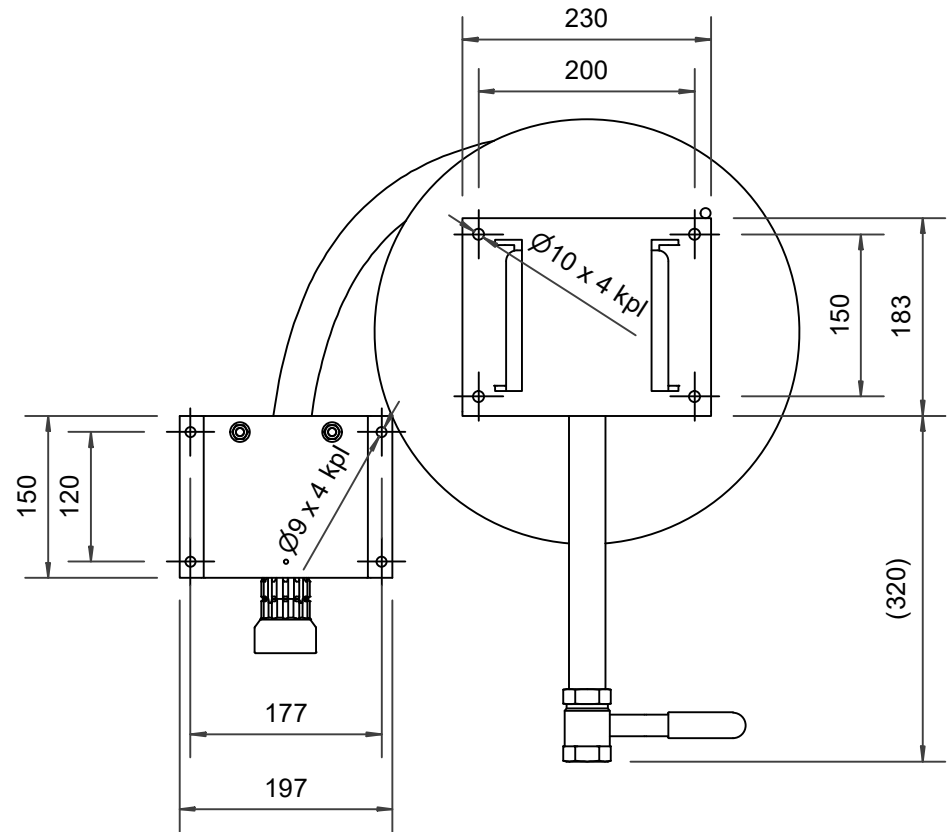

**PV-22 MiniReel 390/150, red, 19mm/20m PVC - Hose reel**

---

**PV-22 MiniReel 390/150, red, 19mm/20m PVC - Hose reel**

Very small steel-framed hose reel. Equipped with a wall mounting bracket, hose guide, 1 shut-off valve, connecting hose, and rewinding knob. Reel with 19 mm fire hydrant hose has a direct/fog nozzle, and reel with 16 mm watering hose has a watering pistol. Maximum hose sizes 12 mm/ 30 m, 16 mm / 25 m tai 19 mm / 20 m

**Features**

EN 671-1 / 2012 approved	YES
Hose type	PVC
Lenght of the hose	20
Hose inner diameter	19mm (3/4")

1" female thread

Dimension	
Reel	D
Reel 390/100	(205) mm
Reel 390/150	(255) mm

PV-22\_Dimensional\_Drawing