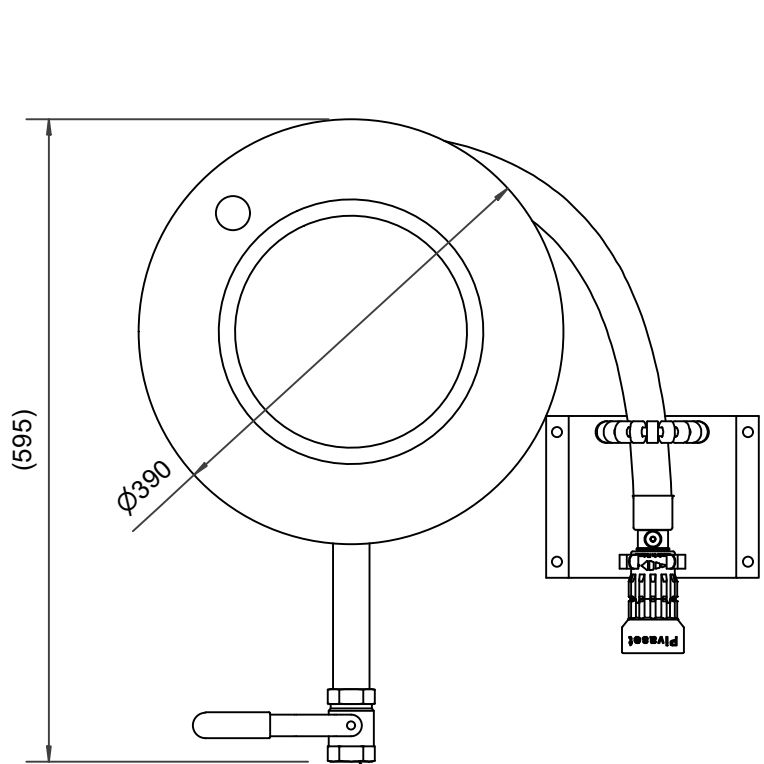

**PV-22 MiniReel 390/150, red, 19mm/20m PVC - Hose reel**

---

**PV-22 MiniReel 390/150, red, 19mm/20m PVC - Hose reel**

Very small steel-framed hose reel. Equipped with a wall mounting bracket, hose guide, 1 shut-off valve, connecting hose, and rewinding knob. Reel with 19 mm fire hydrant hose has a direct/fog nozzle, and reel with 16 mm watering hose has a watering pistol. Maximum hose sizes 12 mm/ 30 m, 16 mm / 25 m tai 19 mm / 20 m

**Features**

EN 671-1 / 2012 approved	YES
Hose type	PVC
Lenght of the hose	20
Hose inner diameter	19mm (3/4")

1" female thread

Dimension	
Reel	D
Reel 390/100	(205) mm
Reel 390/150	(255) mm

PV-22\_Dimensional\_Drawing