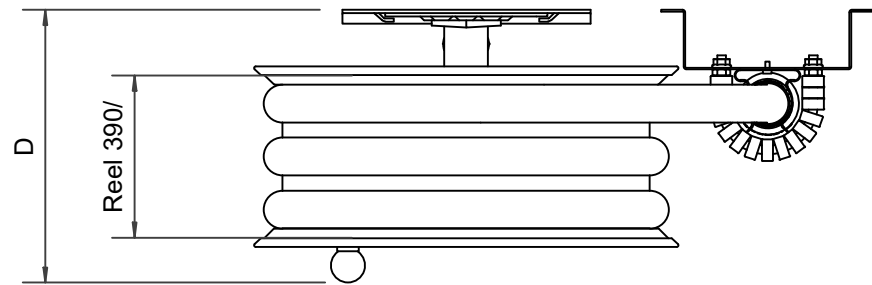

**PV-22 MiniReel 390/150, red, 19mm/20m PVC - Hose reel**

---

**PV-22 MiniReel 390/150, red, 19mm/20m PVC - Hose reel**

Very small steel-framed hose reel. Equipped with a wall mounting bracket, hose guide, 1 shut-off valve, connecting hose, and rewinding knob. Reel with 19 mm fire hydrant hose has a direct/fog nozzle, and reel with 16 mm watering hose has a watering pistol. Maximum hose sizes 12 mm/ 30 m, 16 mm / 25 m tai 19 mm / 20 m

**Features**

EN 671-1 / 2012 approved	YES
Hose type	PVC
Lenght of the hose	20
Hose inner diameter	19mm (3/4")

1" female thread

Dimension	
Reel	D
Reel 390/100	(205) mm
Reel 390/150	(255) mm

PV-22\_Dimensional\_Drawing