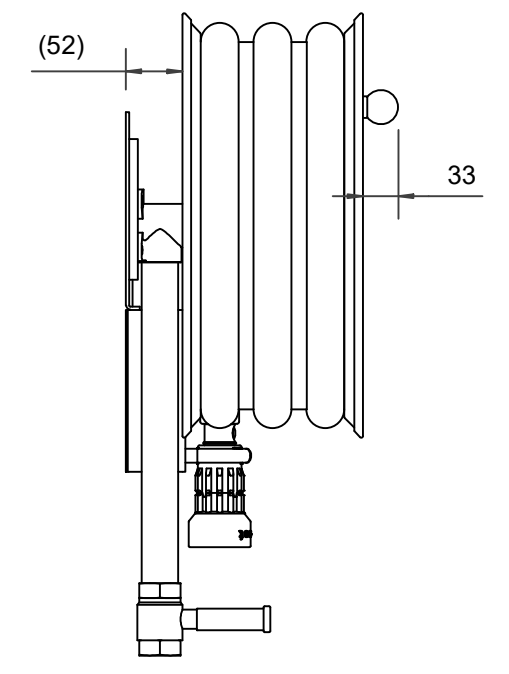

PV-22 MiniReel 390/150, white, 19mm/20m PVC - Hose reel

PV-22 MiniReel 390/150, white, 19mm/20m PVC - Hose reel

Very small steel-framed hose reel. Equipped with a wall mounting bracket, hose guide, 1 shut-off valve, connecting hose, and rewinding knob. Reel with 19 mm fire hydrant hose has a direct/fog nozzle, and reel with 16 mm watering hose has a watering pistol. Maximum hose sizes 12 mm/ 30 m, 16 mm / 25 m tai 19 mm / 20 m

Features

EN 671-1 / 2012 approved	YES
Hose type	PVC
Lenght of the hose	20
Hose inner diameter	19mm (3/4")

6 5 4 3 2 1

D

C

B

A

Dimension	
Reel	D
Reel 390/100	(205) mm
Reel 390/150	(255) mm