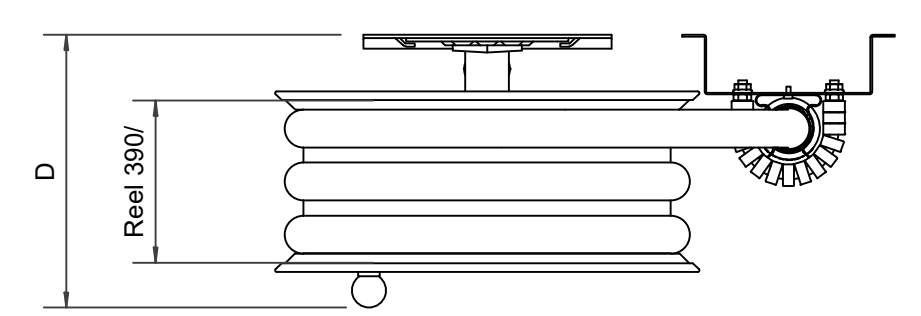

PV-22 MiniReel 390/150, white, 19mm/20m PVC - Hose reel

PV-22 MiniReel 390/150, white, 19mm/20m PVC - Hose reel

Very small steel-framed hose reel. Equipped with a wall mounting bracket, hose guide, 1 shut-off valve, connecting hose, and rewinding knob. Reel with 19 mm fire hydrant hose has a direct/fog nozzle, and reel with 16 mm watering hose has a watering pistol. Maximum hose sizes 12 mm/ 30 m, 16 mm / 25 m tai 19 mm / 20 m

Features

EN 671-1 / 2012 approved	YES
Hose type	PVC
Lenght of the hose	20
Hose inner diameter	19mm (3/4")

6 5 4 3 2 1

D

C

B

A

Dimension	
Reel	D
Reel 390/100	(205) mm
Reel 390/150	(255) mm