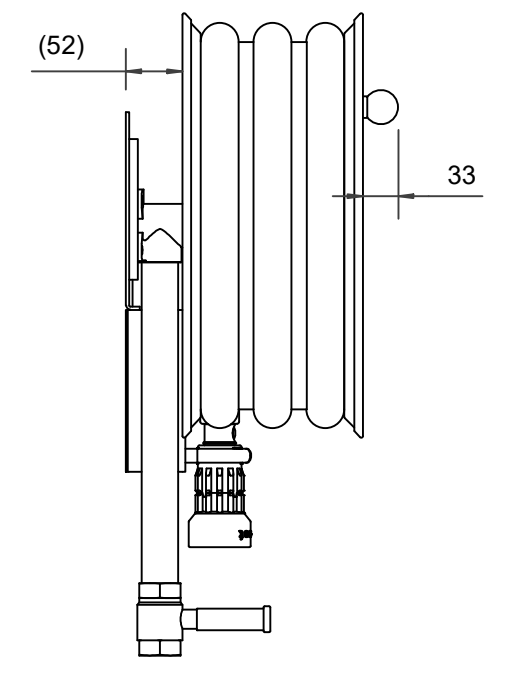

PV-22 MiniReel 390/150, white, 19mm/20m, PVC, conn - Hose reel

PV-22 MiniReel 390/150, white, 19mm/20m, PVC, conn - Hose reel

Very small steel-framed hose reel. Equipped with a wall mounting bracket, hose guide, 1 shut-off valve, connecting hose, and rewinding knob. Reel with 19 mm fire hydrant hose has a direct/fog nozzle, and reel with 16 mm watering hose has a watering pistol. Maximum hose sizes 12 mm/ 30 m, 16 mm / 25 m tai 19 mm / 20 m

Features

EN 671-1 / 2012 approved	YES
Hose type	PVC
Lenght of the hose	20
Hose inner diameter	19mm (3/4")

6 5 4 3 2 1

D

C

B

A

Dimension	
Reel	D
Reel 390/100	(205) mm
Reel 390/150	(255) mm