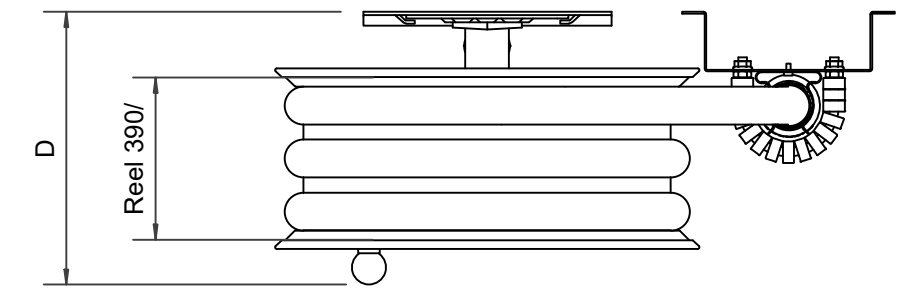

PV-22 MiniReel 390/150, white, 19mm/20m, PVC, conn - Hose reel

PV-22 MiniReel 390/150, white, 19mm/20m, PVC, conn - Hose reel

Very small steel-framed hose reel. Equipped with a wall mounting bracket, hose guide, 1 shut-off valve, connecting hose, and rewinding knob. Reel with 19 mm fire hydrant hose has a direct/fog nozzle, and reel with 16 mm watering hose has a watering pistol. Maximum hose sizes 12 mm/ 30 m, 16 mm / 25 m tai 19 mm / 20 m

Features

EN 671-1 / 2012 approved	YES
Hose type	PVC
Lenght of the hose	20
Hose inner diameter	19mm (3/4")

6 5 4 3 2 1

D

C

B

A

Dimension	
Reel	D
Reel 390/100	(205) mm
Reel 390/150	(255) mm