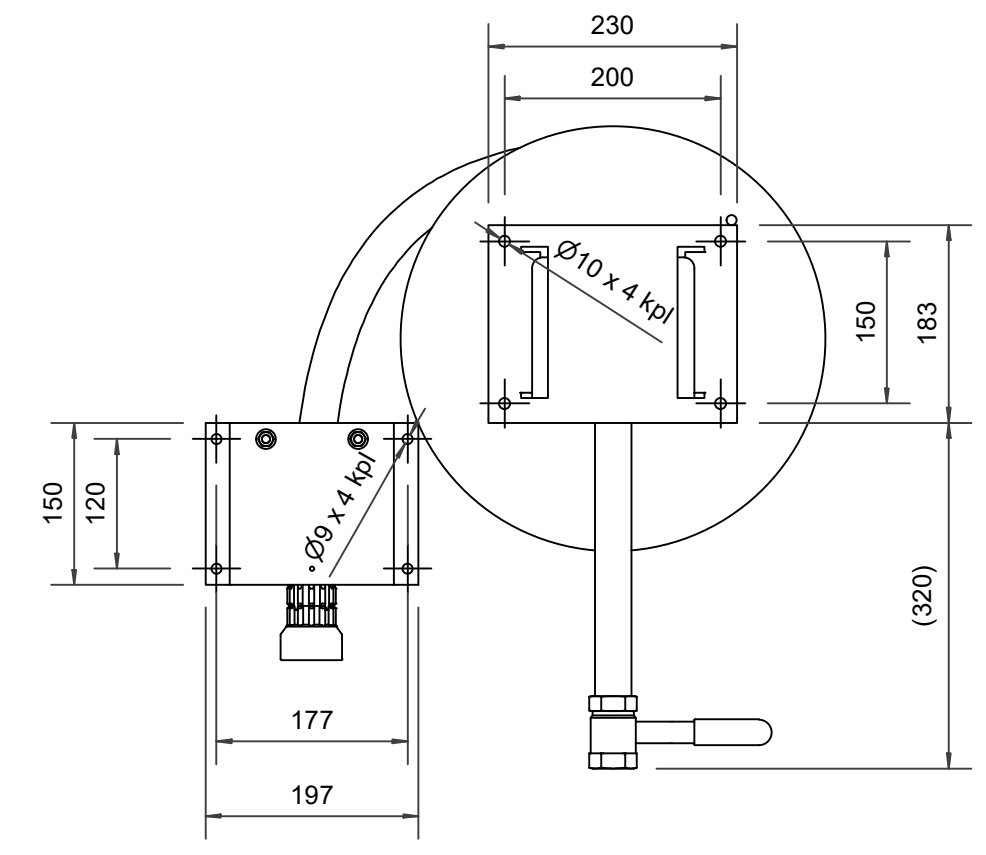

PV-22 MiniReel 390/150, white, 19mm/20m, PVC, conn - Hose reel

PV-22 MiniReel 390/150, white, 19mm/20m, PVC, conn - Hose reel

Very small steel-framed hose reel. Equipped with a wall mounting bracket, hose guide, 1 shut-off valve, connecting hose, and rewinding knob. Reel with 19 mm fire hydrant hose has a direct/fog nozzle, and reel with 16 mm watering hose has a watering pistol. Maximum hose sizes 12 mm/ 30 m, 16 mm / 25 m tai 19 mm / 20 m

Features

EN 671-1 / 2012 approved	YES
Hose type	PVC
Lenght of the hose	20
Hose inner diameter	19mm (3/4")

6 5 4 3 2 1

D

C

B

A

Dimension	
Reel	D
Reel 390/100	(205) mm
Reel 390/150	(255) mm