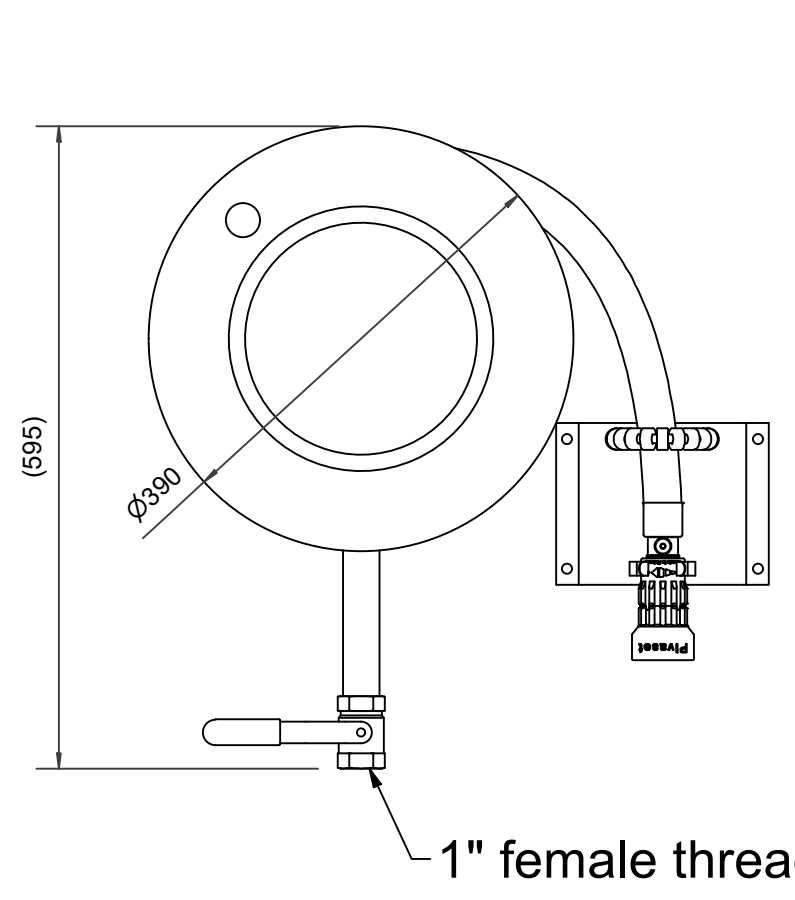

PV-22 MiniReel 390/150, white, 19mm/20m, PVC, conn - Hose reel

PV-22 MiniReel 390/150, white, 19mm/20m, PVC, conn - Hose reel

Very small steel-framed hose reel. Equipped with a wall mounting bracket, hose guide, 1 shut-off valve, connecting hose, and rewinding knob. Reel with 19 mm fire hydrant hose has a direct/fog nozzle, and reel with 16 mm watering hose has a watering pistol. Maximum hose sizes 12 mm/ 30 m, 16 mm / 25 m tai 19 mm / 20 m

Features

EN 671-1 / 2012 approved	YES
Hose type	PVC
Lenght of the hose	20
Hose inner diameter	19mm (3/4")

6 5 4 3 2 1

D

C

B

A

Dimension	
Reel	D
Reel 390/100	(205) mm
Reel 390/150	(255) mm