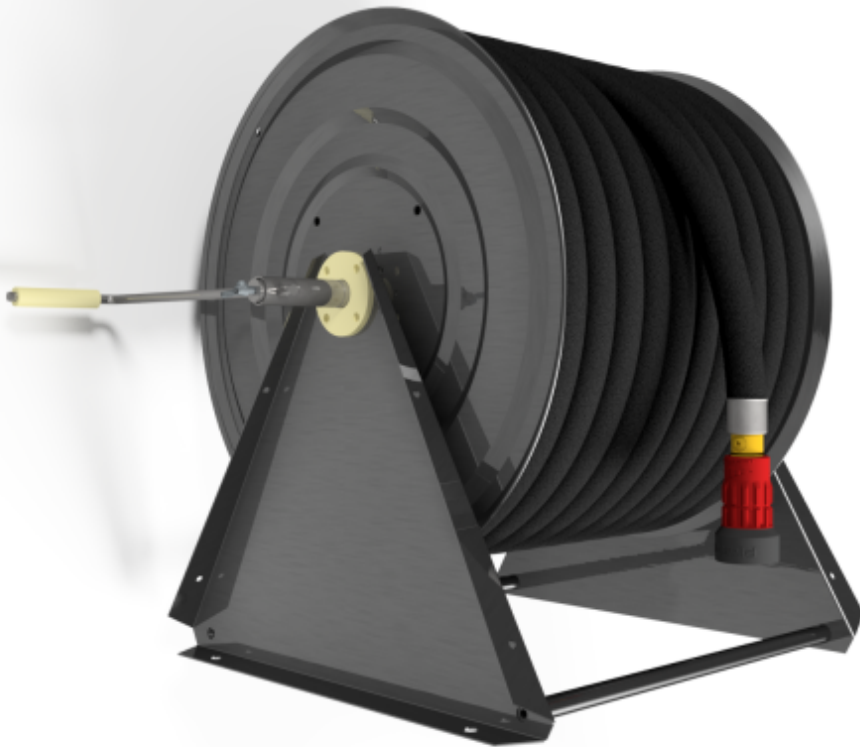

**PV-60TR Reel 550/400 w/o hose assembly - Heavy duty
hose reel**

PV-60TR Reel 550/400 w/o hose assembly - Heavy duty hose reel

PV-60TR is a stainless steel hose reel that provides excellent durability and corrosion resistance in demanding industrial environments. Designed for washing and irrigation applications, as well as enhancing fire safety in maintenance operations, especially in factories, mines, and ports. PV-60 TR includes a 1 shut-off valve and a rewinding crank with a 1" inner thread for a feed pipe.