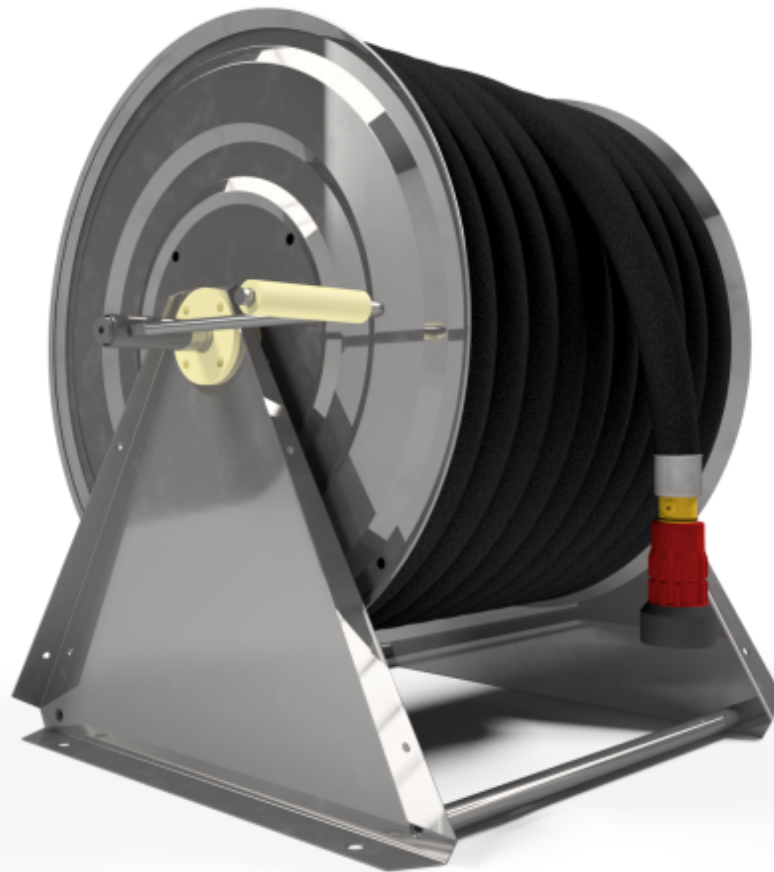

**PV-60TR Reel 550/400 w/o hose assembly - Heavy duty
hose reel**

PV-60TR Reel 550/400 w/o hose assembly - Heavy duty hose reel

The easy-to-use industrial models are designed to withstand continued heavy use. PV-23T/TR and PV-25T/TR are equipped with a folding rewinding crank, hose guide and 1 shut-off valve. These models include a brass curve rising from the reel hub to the casing. PV-23T/ TR includes an additional connecting hose and a wall mounting bracket. The PV-25T/TR model includes an additional connecting hose and a hinged arm. PV-60 R includes a 1 shut-off valve and a rewinding crank with a 1 inner thread for a feed pipe.