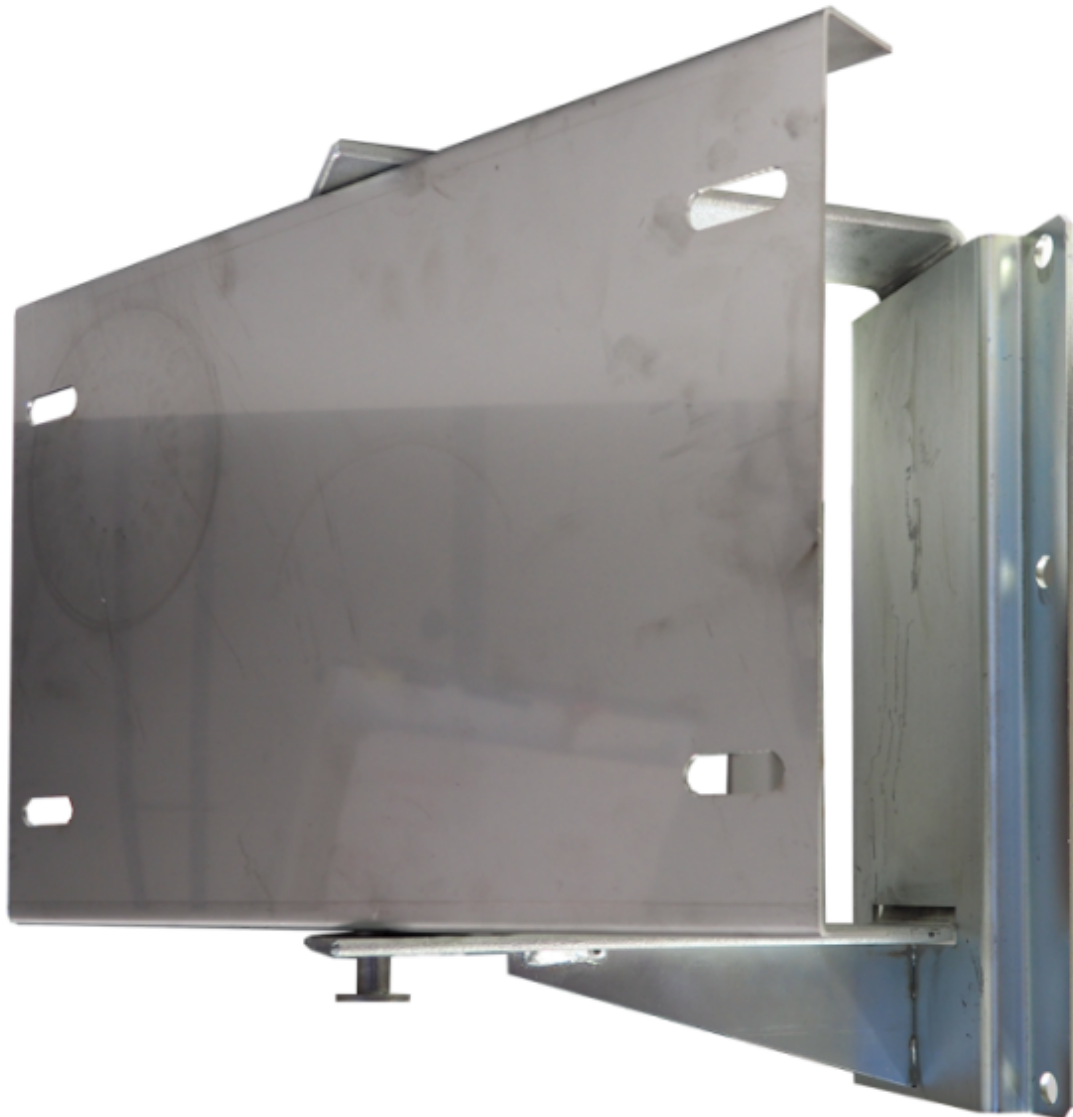

PV-ST 40 hinged arm, stainless * - wall mount for spring-loaded rewind reel

**PV-ST 40 hinged arm, stainless * - wall mount for spring-loaded
rewind reel**

Features

Finnish "lvi-
number"

2955167