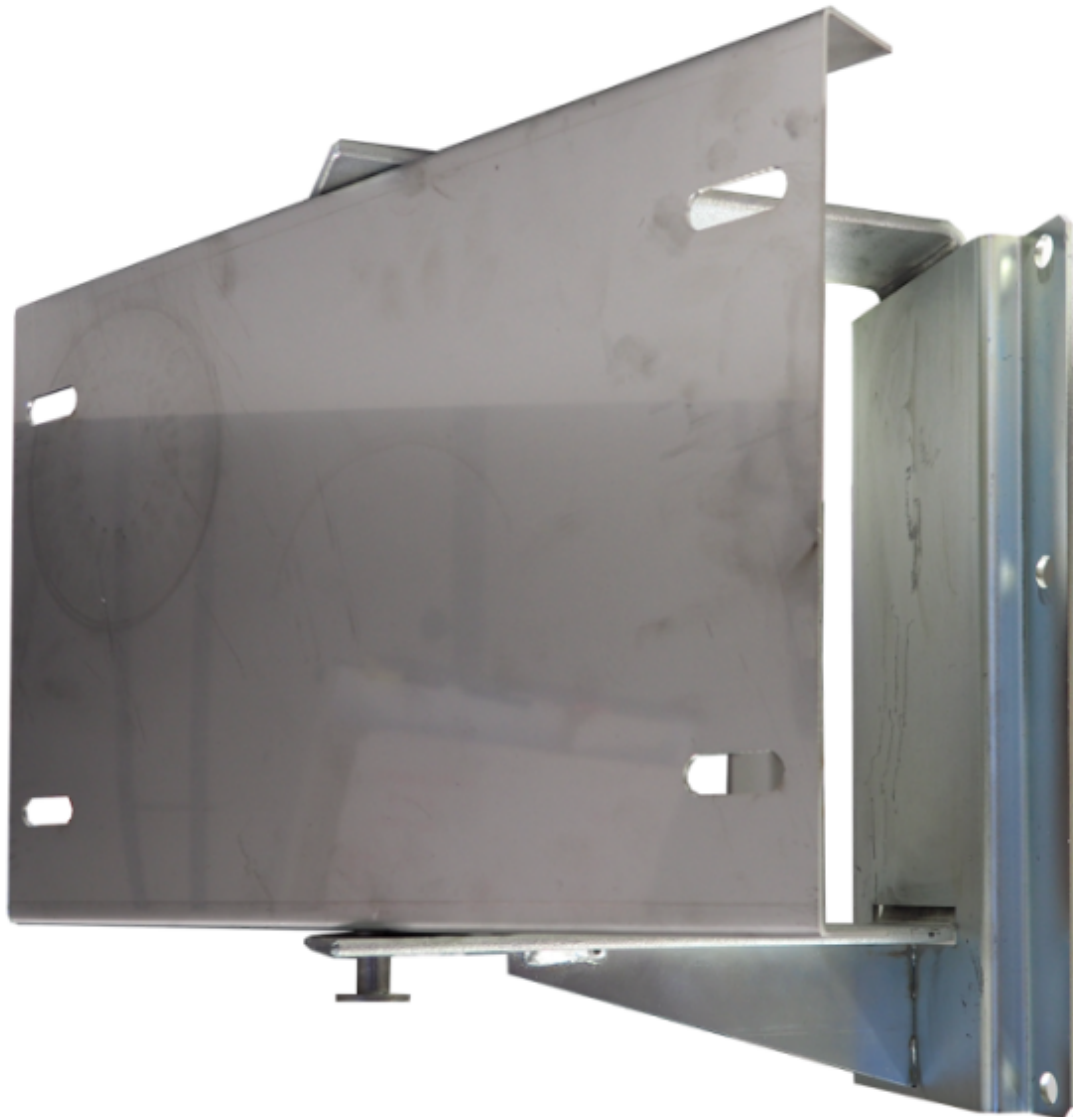

PV-ST 40 hinged arm, stainless * - wall mount for spring-loaded rewind reel

PV-ST 40 hinged arm, stainless * - wall mount for spring-loaded rewind reel

Features

Finnish "lvi-
number"

2955167