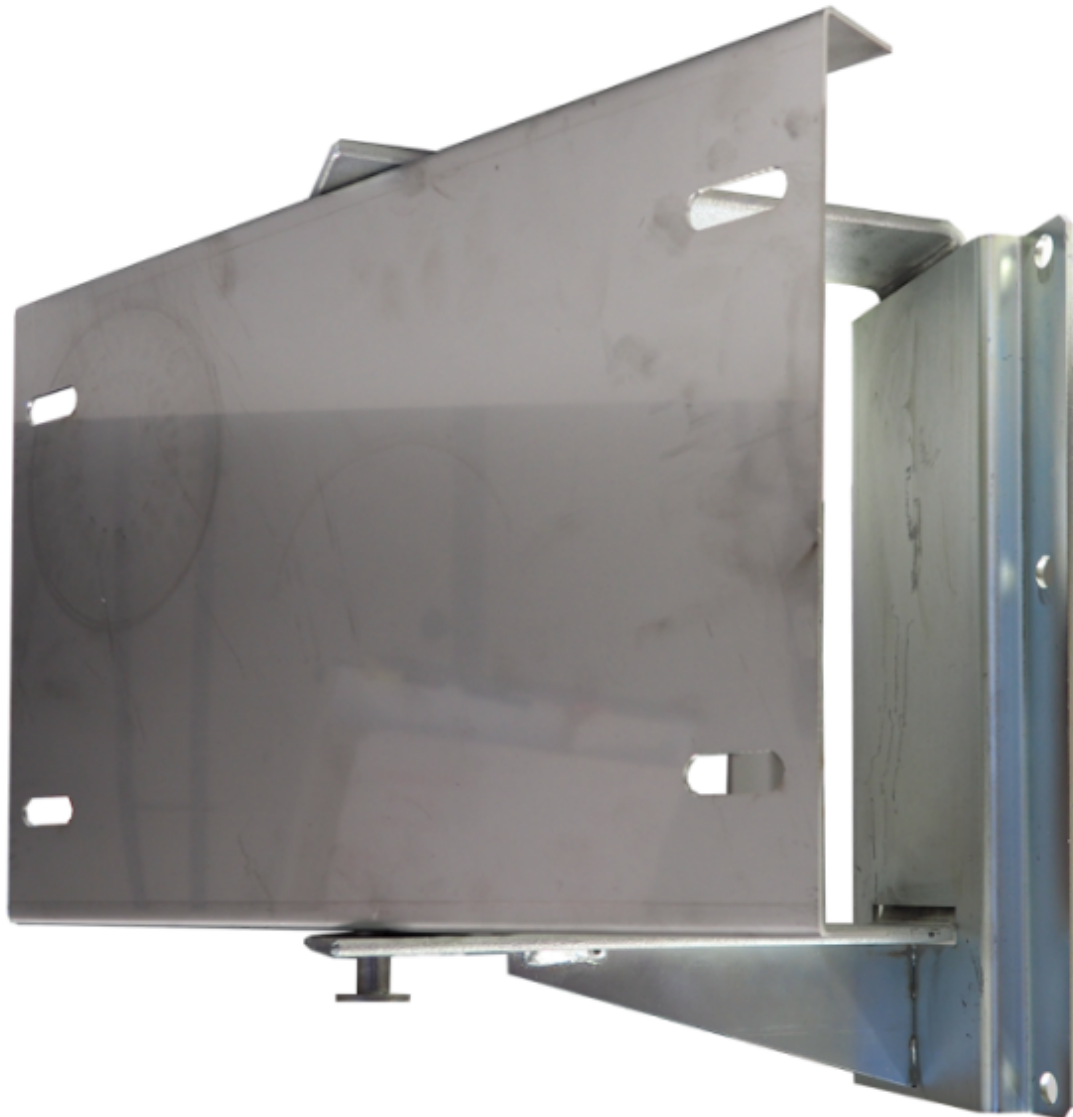

**PV-ST 40 hinged arm * - wall mount for spring-loaded
rewind reel**

PV-ST 40 hinged arm * - wall mount for spring-loaded rewind reel

for ST40/19/2 reel Hinged arm for PV-ST hose reels with automatic spring-loaded rewind. Material of the hinged arm is either painted steel or stainless steel (SS).