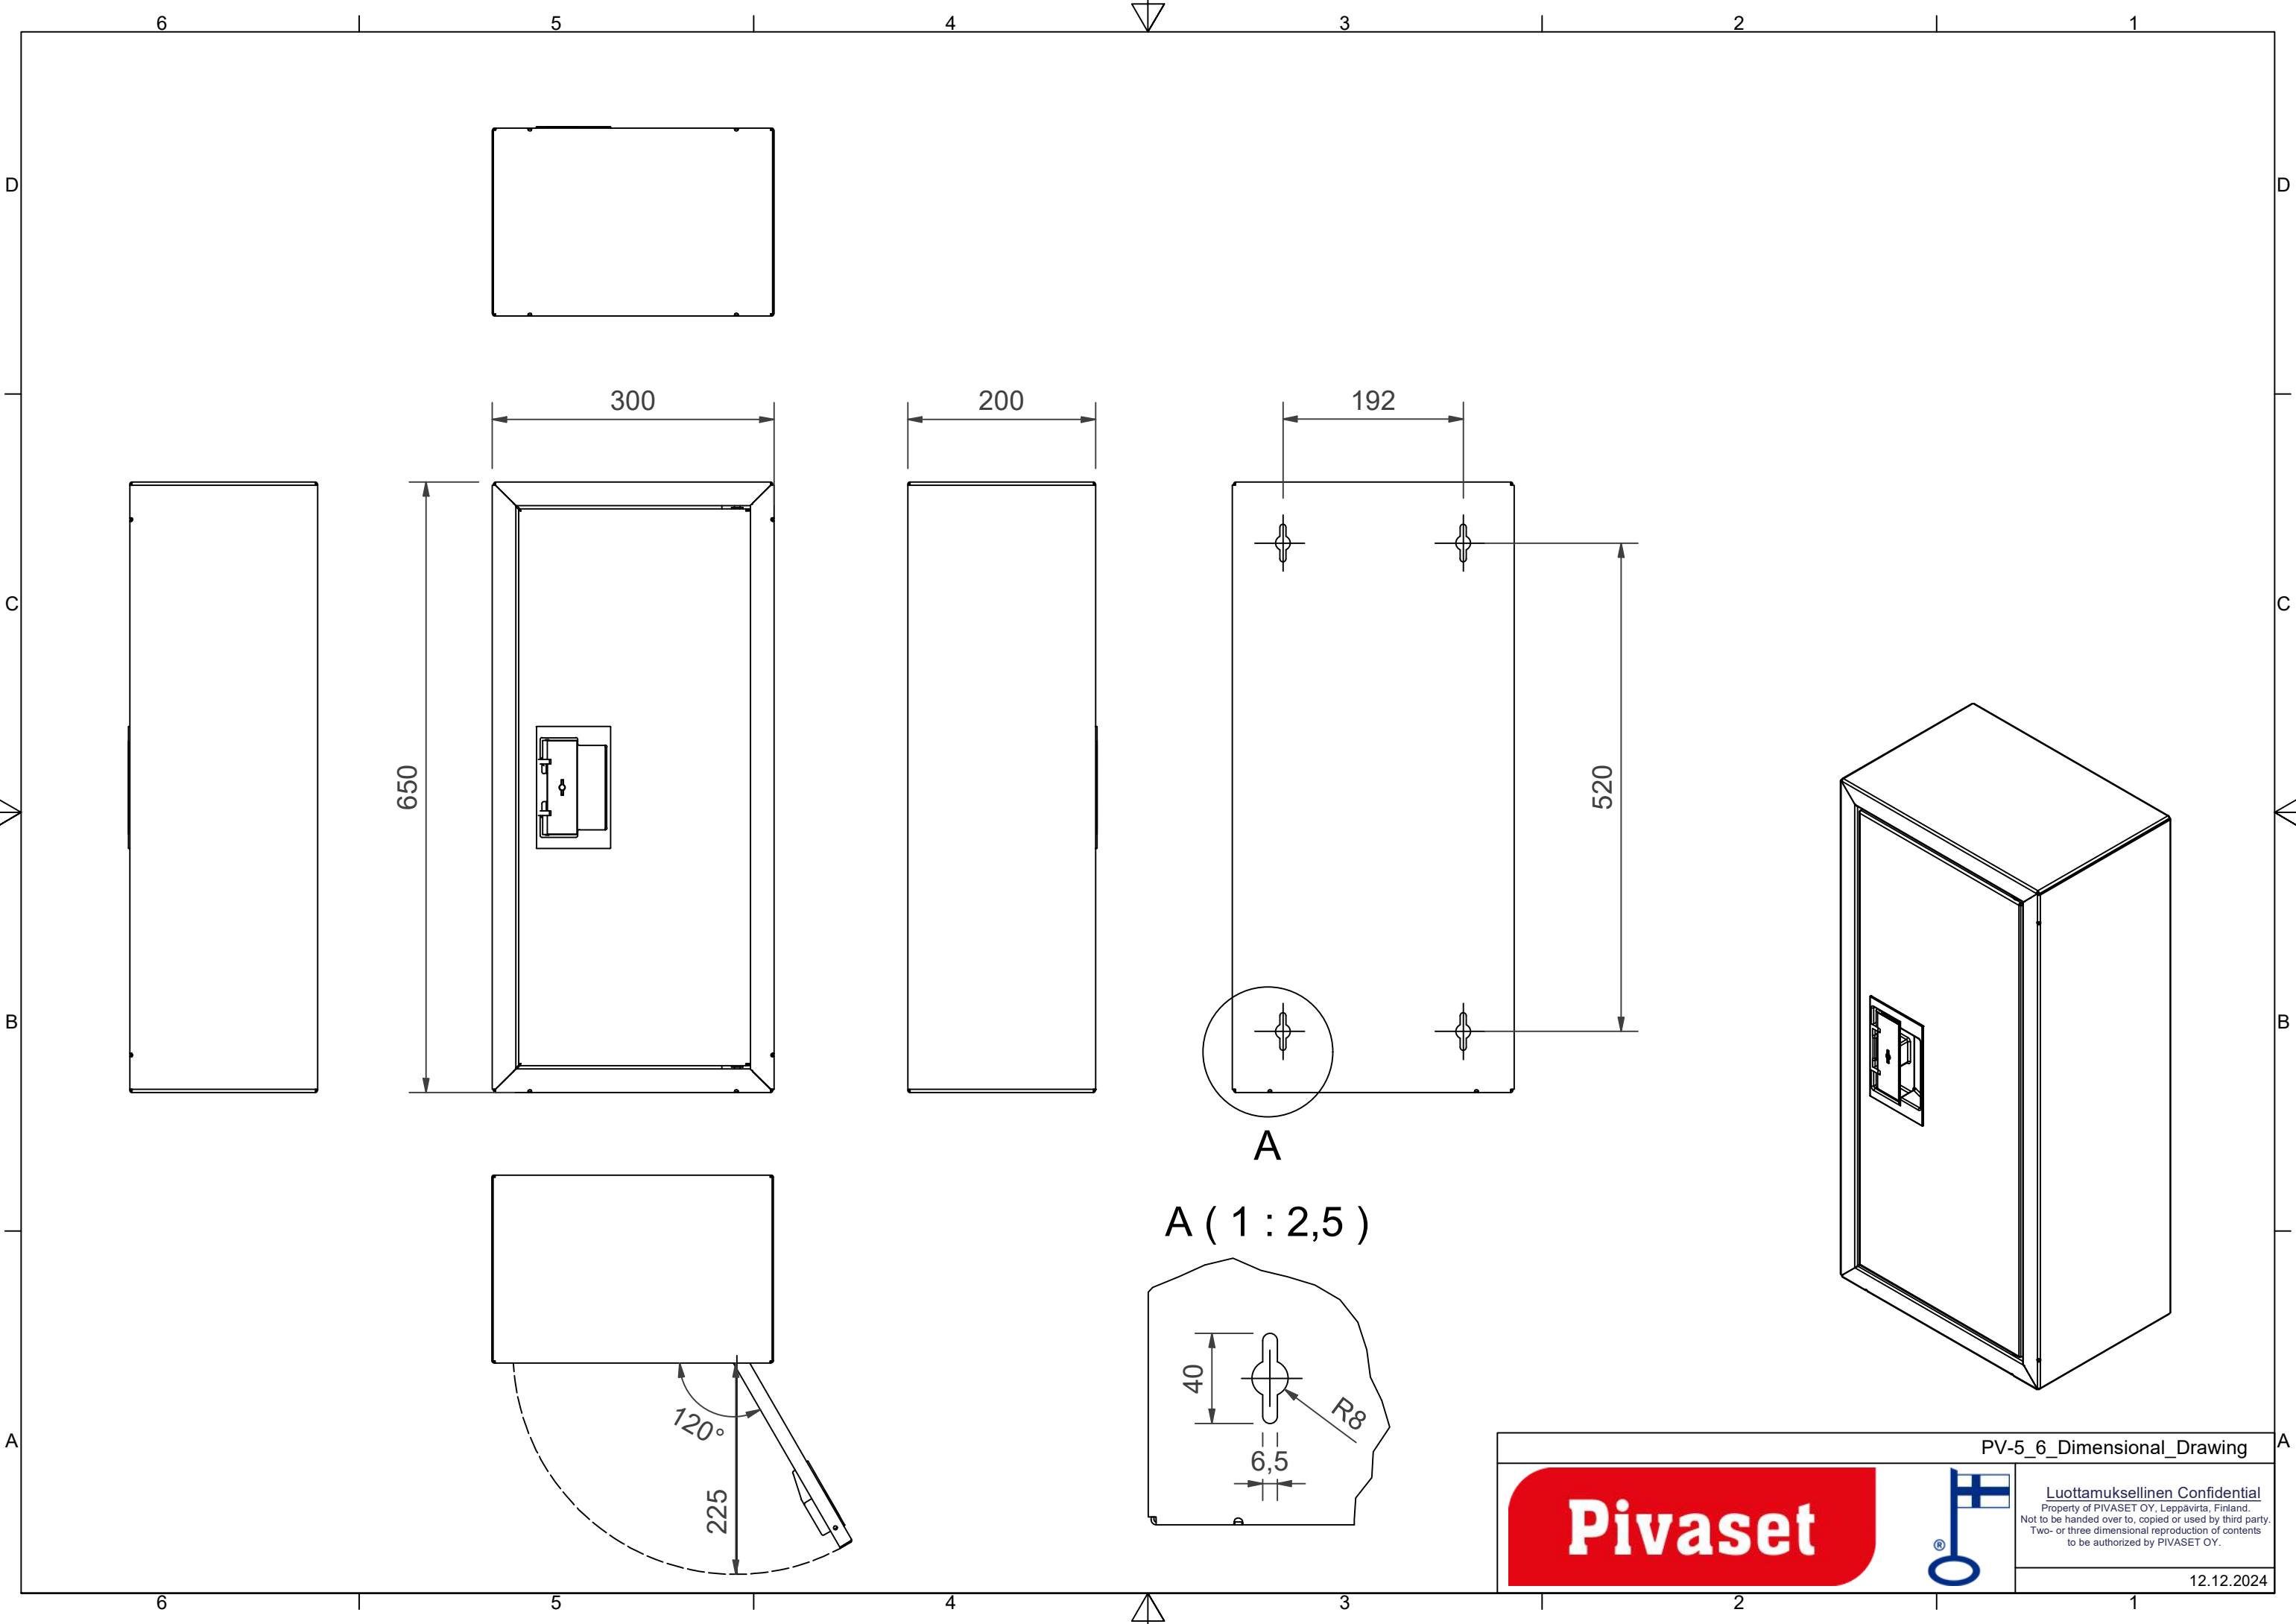

PV-5/6 Fire extinguisher cabinet, red * -

PV-5/6 Fire extinguisher cabinet, red * -

Fire extinguisher cabinets are made of 1.25 mm steel sheeting. The basic models are epoxy powder-coated in red, white or grey. The door is equipped with a special lock with a breakable lock protector. The stainless steel model has a metal lock. Fire extinguisher cabinets come in three sizes: for 6 kg and 12 kg powder fire extinguishers and for carbon dioxide fire extinguishers. Alternatively, there is a model with an inspection window. Fire extinguisher cabinets can also be installed outdoors to protect the extinguisher from the weather. If necessary, a flush-mounting frame is available for the cabinet.

Features

Finnish "lvi-number"	2969821
EN 671-1 / 2012 approved	NO
Color	Red (RAL 3020)
Height (mm)	650
Width (mm)	300
Depth (mm)	200

A
A (1 : 2,5)

PV-5_6_Dimensional_Drawing

Luottamuksellinen Confidential
Property of PIVASET OY, Leppävirta, Finland.
Not to be handed over to, copied or used by third party.
Two- or three dimensional reproduction of contents
to be authorized by PIVASET OY.