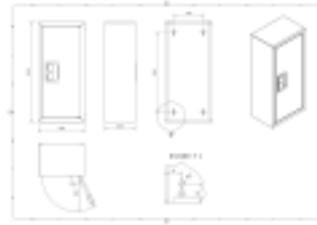

PV-5/6 Fire extinguisher cabinet, grey * -

PV-5/6 Fire extinguisher cabinet, grey * -

Fire extinguisher cabinets are made of 1.25 mm steel sheeting. The basic models are epoxy powder-coated in red, white or grey. The door is equipped with a special lock with a breakable lock protector. The stainless steel model has a metal lock. Fire extinguisher cabinets come in three sizes: for 6 kg and 12 kg powder fire extinguishers and for carbon dioxide fire extinguishers. Alternatively, there is a model with an inspection window. Fire extinguisher cabinets can also be installed outdoors to protect the extinguisher from the weather. If necessary, a flush-mounting frame is available for the cabinet.

Features

Finnish "lvi-number"	2969827
EN 671-1 / 2012 approved	NO
Color	Grey (RAL 7040)
Height (mm)	650
Width (mm)	300
Depth (mm)	200

PV-5/6 Sammutinkaappi Fire extinguisher cabinets		
		Luottamuksellinen Confidential Property of PIVASET OY, Leppävirta, Finland. Not to be handed over to, copied or used by third party. Two- or three dimensional reproduction of contents to be authorized by PIVASET OY.
		24.10.2023