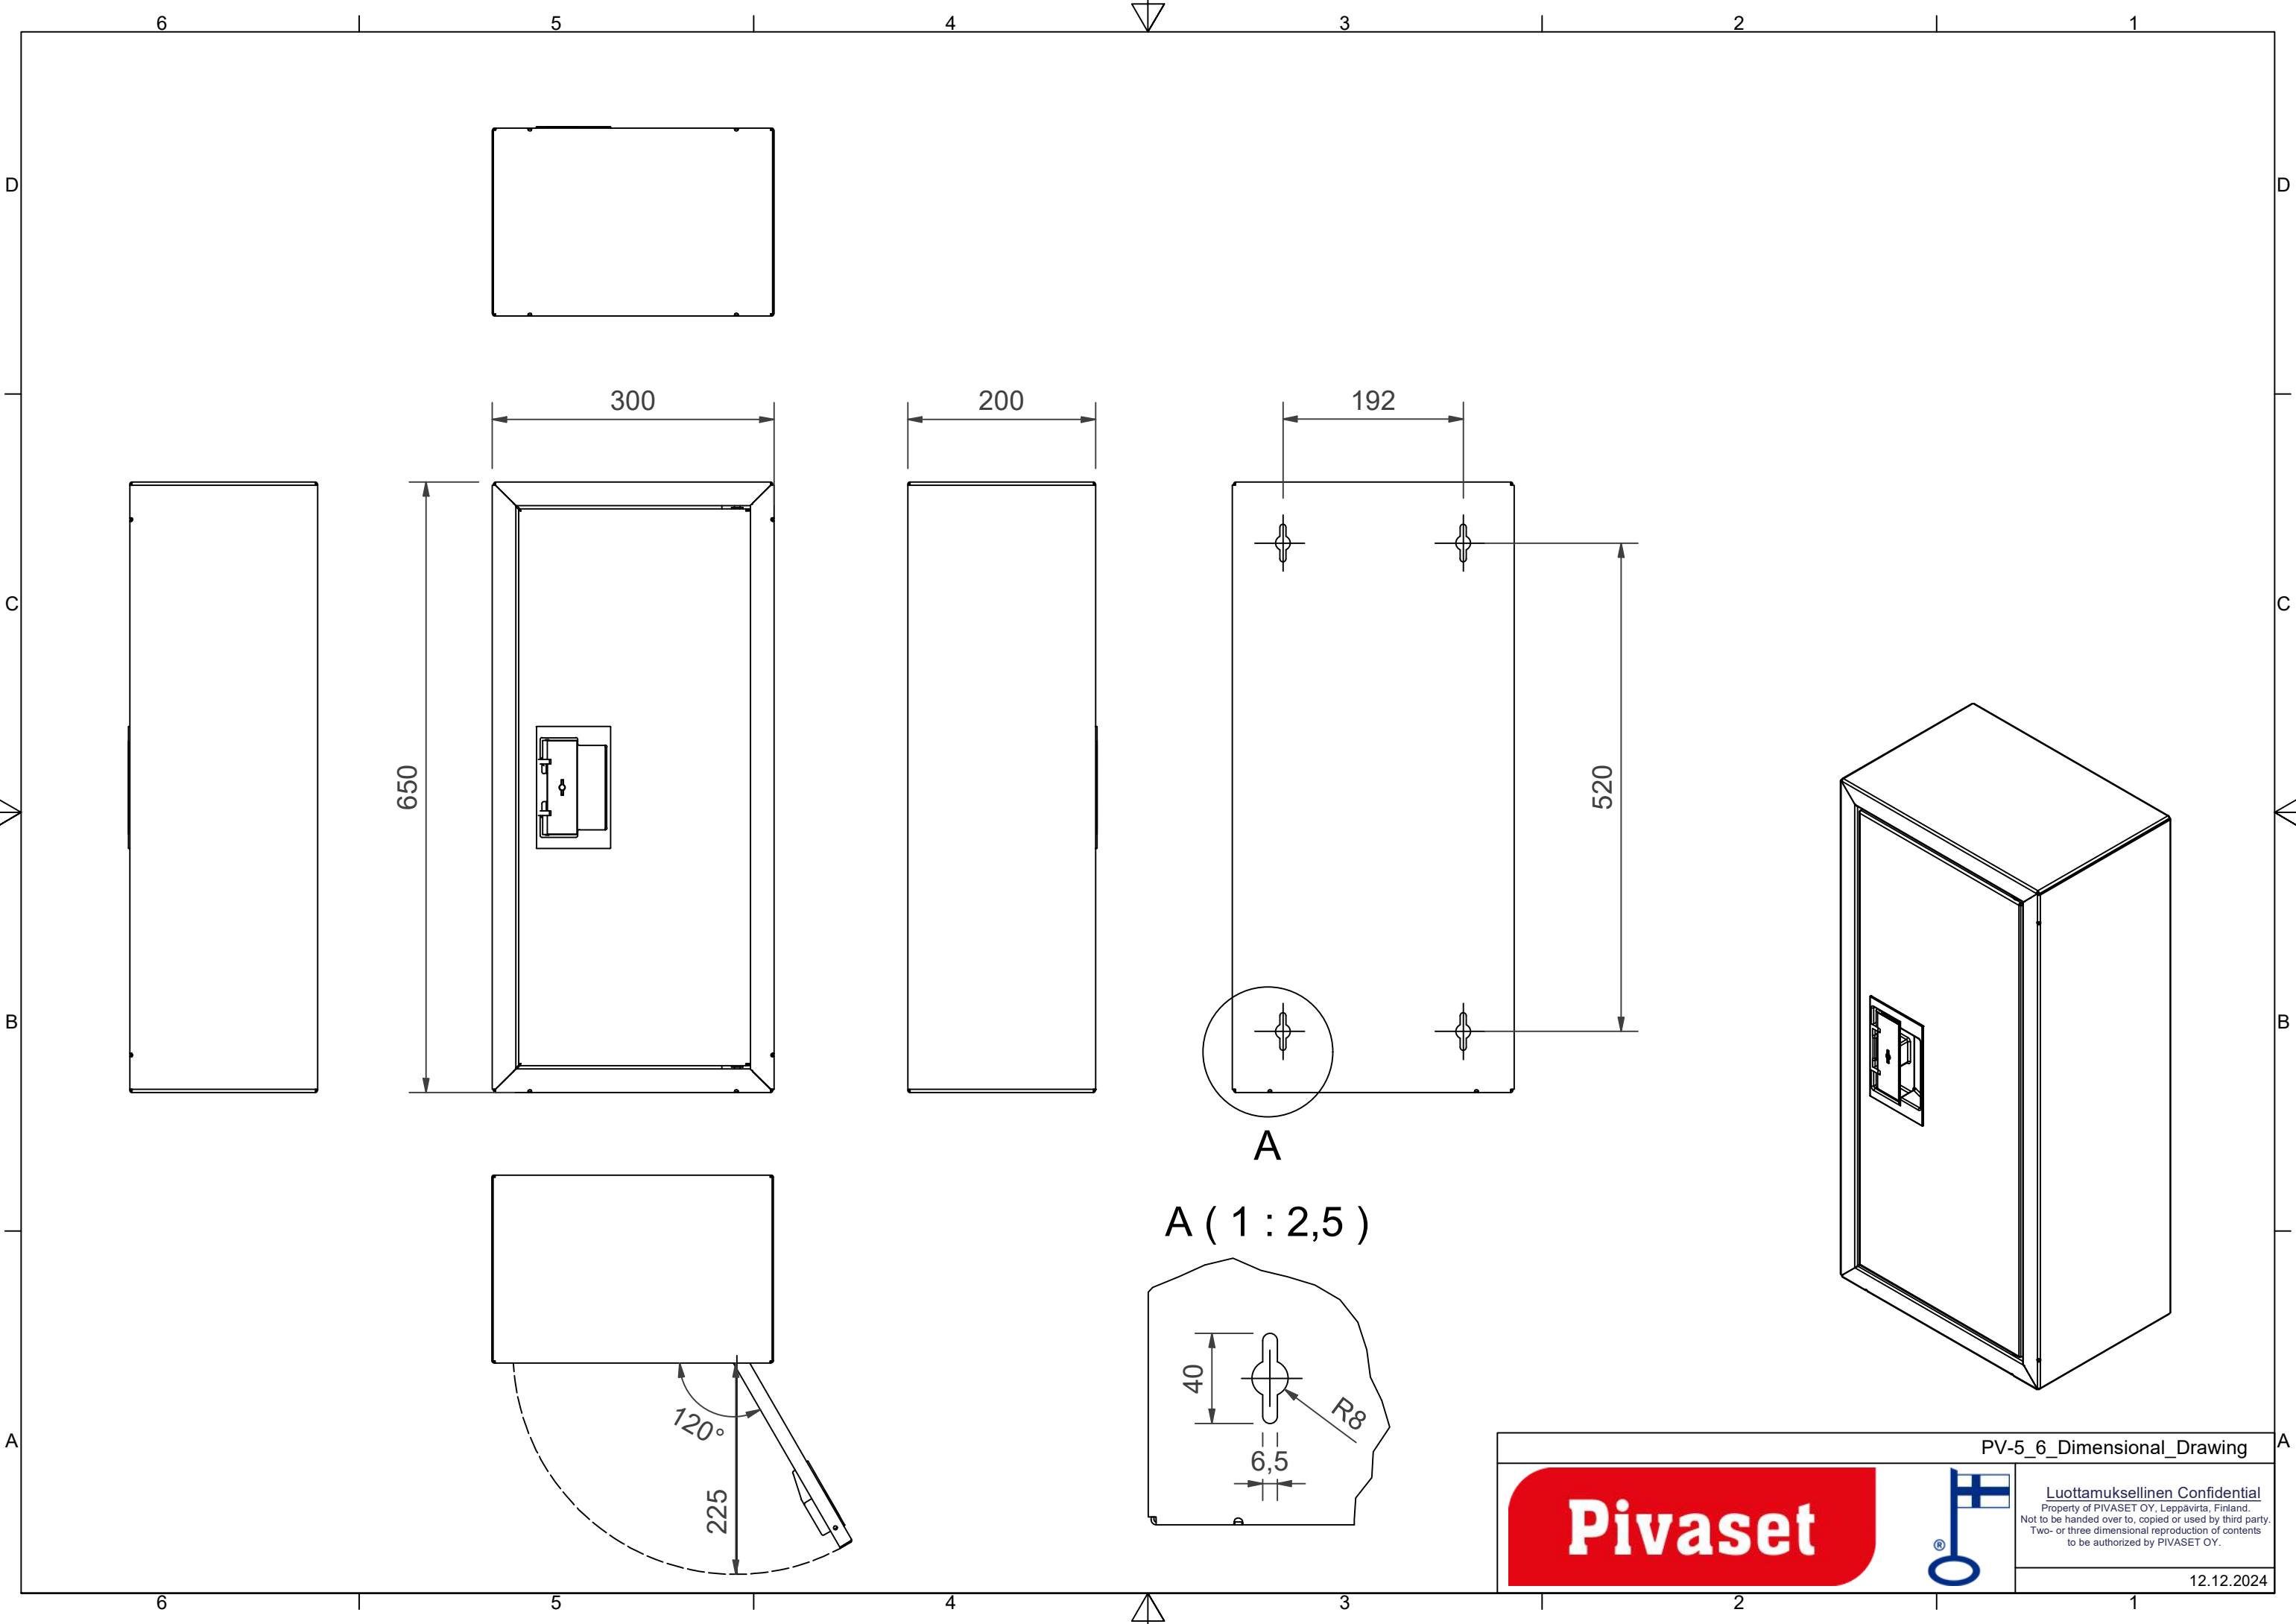

PV-5/6 Fire extinguisher cabinet, grey * -

PV-5/6 Fire extinguisher cabinet, grey * -

Fire extinguisher cabinets are made of 1.25 mm steel sheeting. The basic models are epoxy powder-coated in red, white or grey. The door is equipped with a special lock with a breakable lock protector. The stainless steel model has a metal lock. Fire extinguisher cabinets come in three sizes: for 6 kg and 12 kg powder fire extinguishers and for carbon dioxide fire extinguishers. Alternatively, there is a model with an inspection window. Fire extinguisher cabinets can also be installed outdoors to protect the extinguisher from the weather. If necessary, a flush-mounting frame is available for the cabinet.

Features

Finnish "lvi-number"	2969827
EN 671-1 / 2012 approved	NO
Color	Grey (RAL 7040)
Height (mm)	650
Width (mm)	300
Depth (mm)	200

A
A (1 : 2,5)

PV-5_6_Dimensional_Drawing

Luottamuksellinen Confidential
Property of PIVASET OY, Leppävirta, Finland.
Not to be handed over to, copied or used by third party.
Two- or three dimensional reproduction of contents
to be authorized by PIVASET OY.