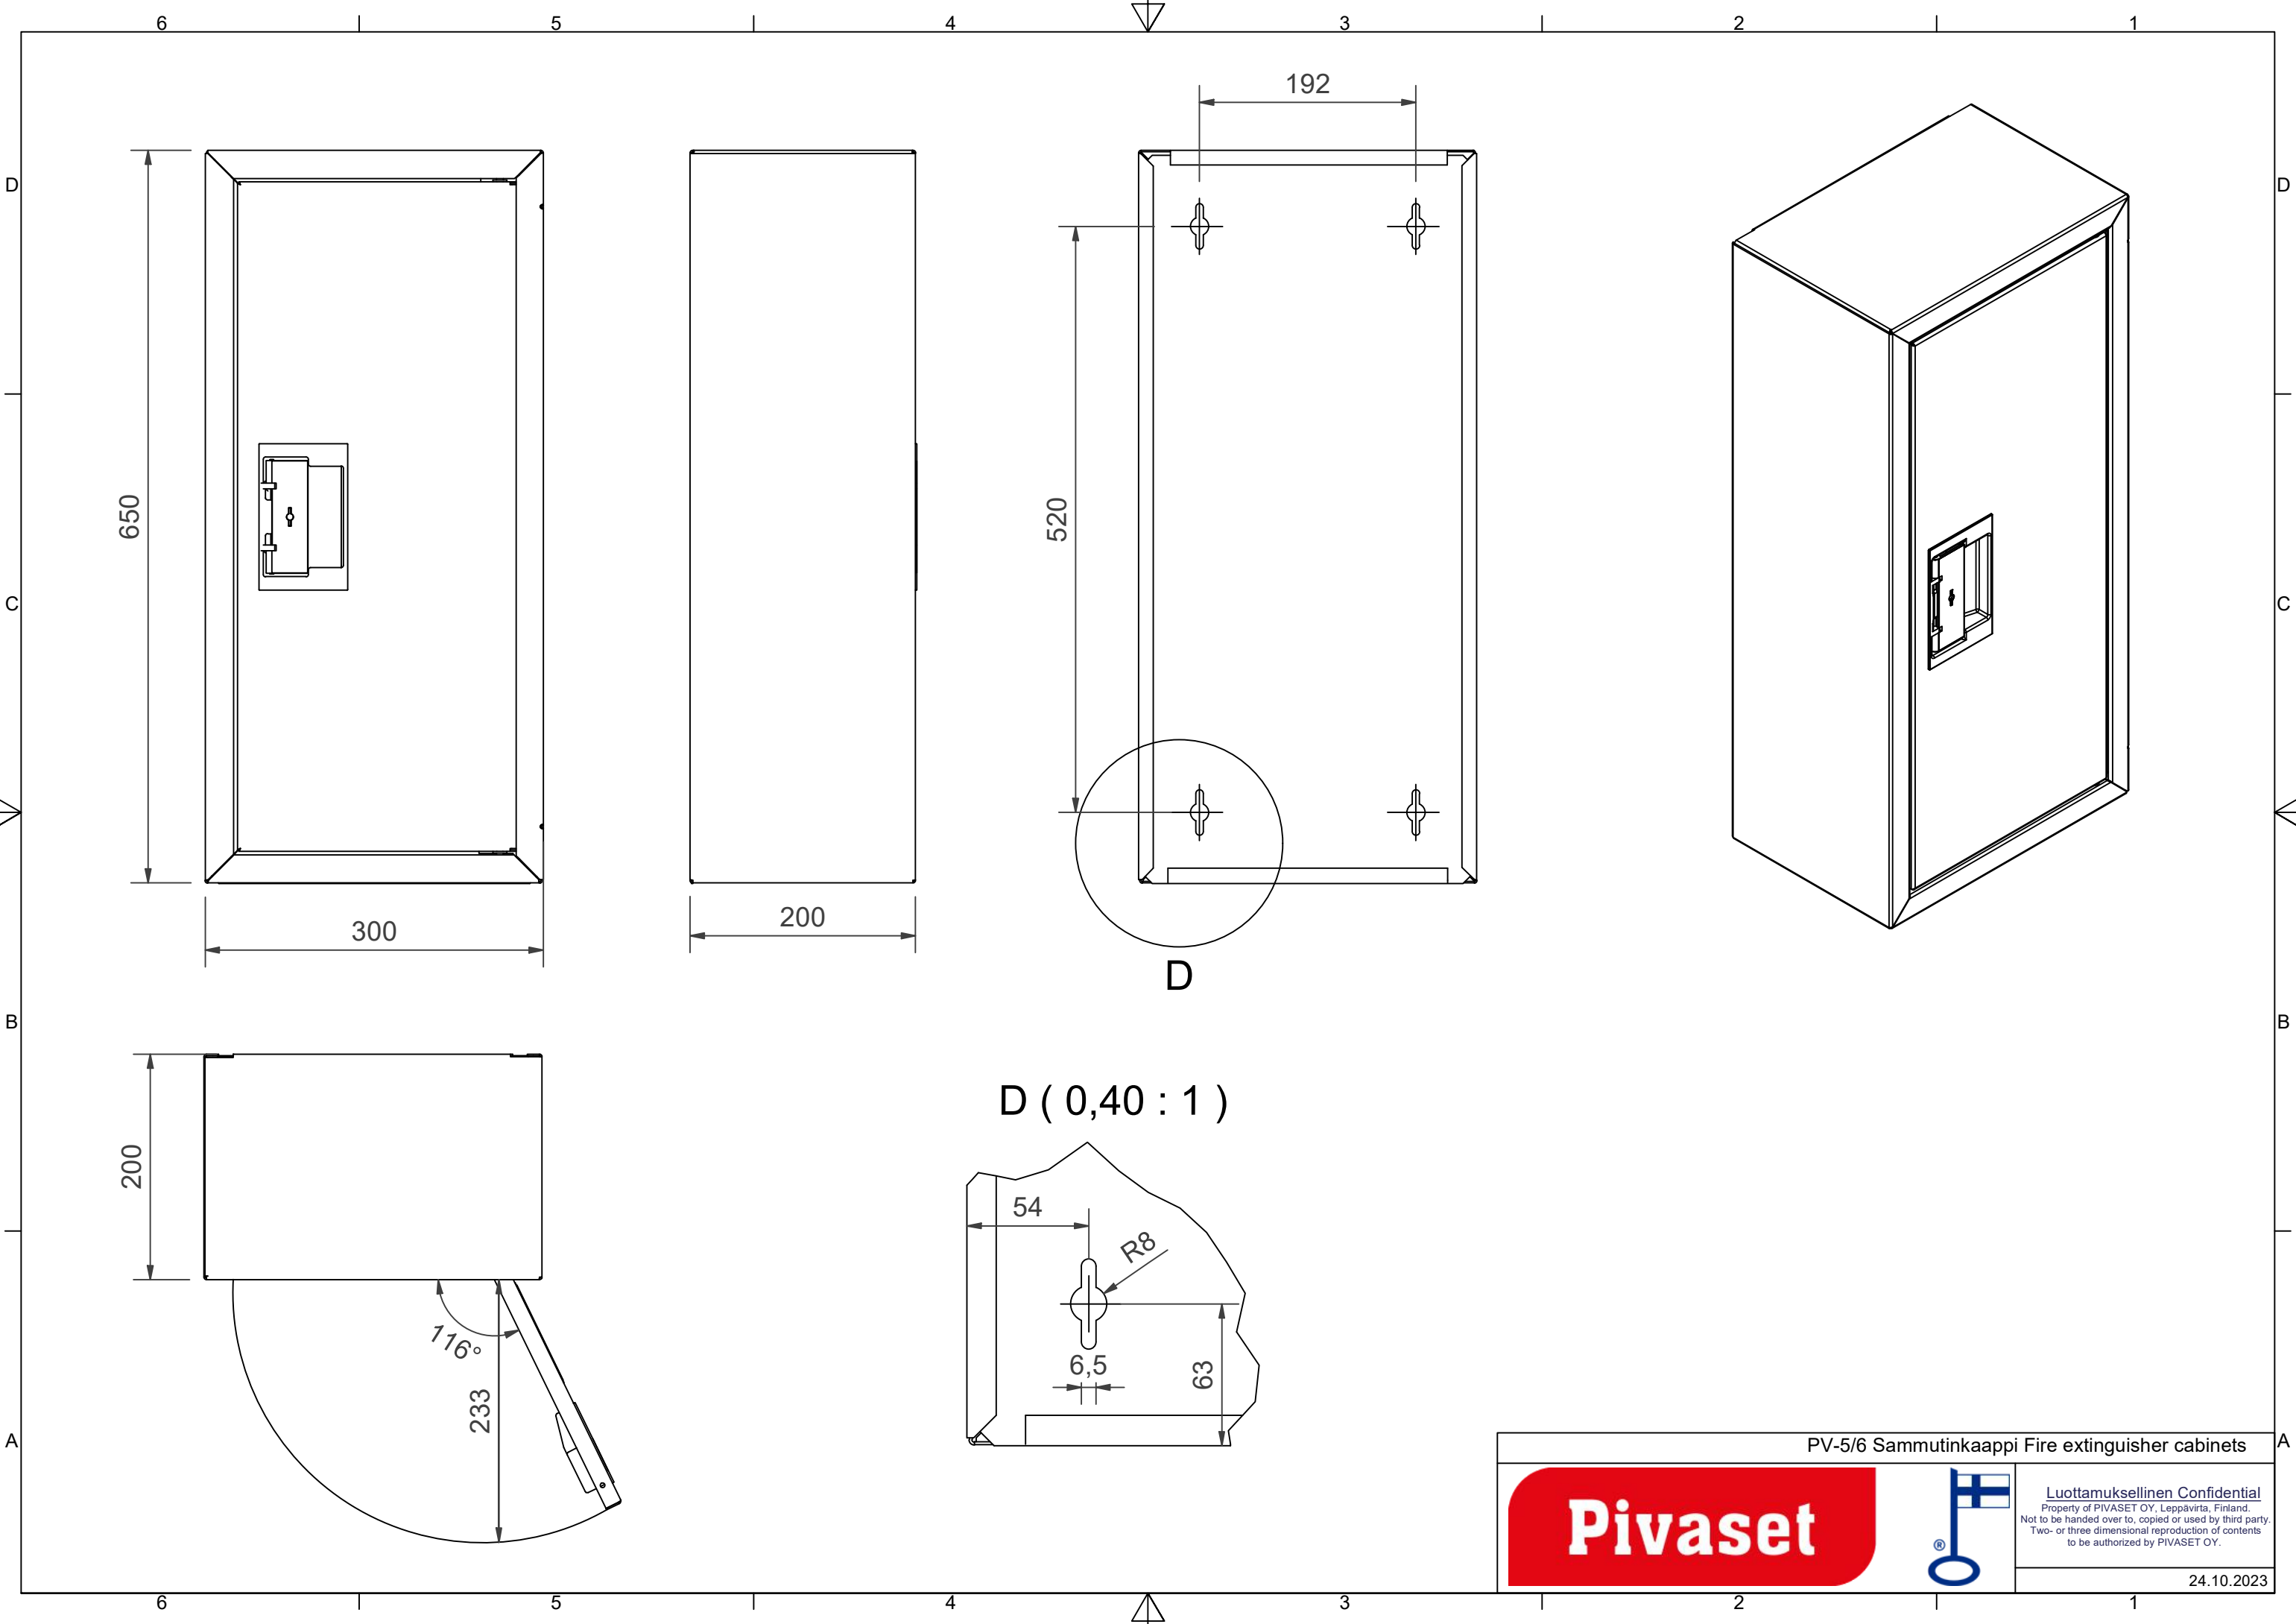

PV-5/6 Fire extinguisher cabinet, grey * -

PV-5/6 Fire extinguisher cabinet, grey * -

Fire extinguisher cabinets are made of 1.25 mm steel sheeting. The basic models are epoxy powder-coated in red, white or grey. The door is equipped with a special lock with a breakable lock protector. The stainless steel model has a metal lock. Fire extinguisher cabinets come in three sizes: for 6 kg and 12 kg powder fire extinguishers and for carbon dioxide fire extinguishers. Alternatively, there is a model with an inspection window. Fire extinguisher cabinets can also be installed outdoors to protect the extinguisher from the weather. If necessary, a flush-mounting frame is available for the cabinet.

Features

Finnish "lvi-number"	2969827
EN 671-1 / 2012 approved	NO
Color	Grey (RAL 7040)
Height (mm)	650
Width (mm)	300
Depth (mm)	200

PV-5/6 Sammutinkaappi Fire extinguisher cabinets		
		Luottamuksellinen Confidential Property of PIVASET OY, Leppävirta, Finland. Not to be handed over to, copied or used by third party. Two- or three dimensional reproduction of contents to be authorized by PIVASET OY.
		24.10.2023