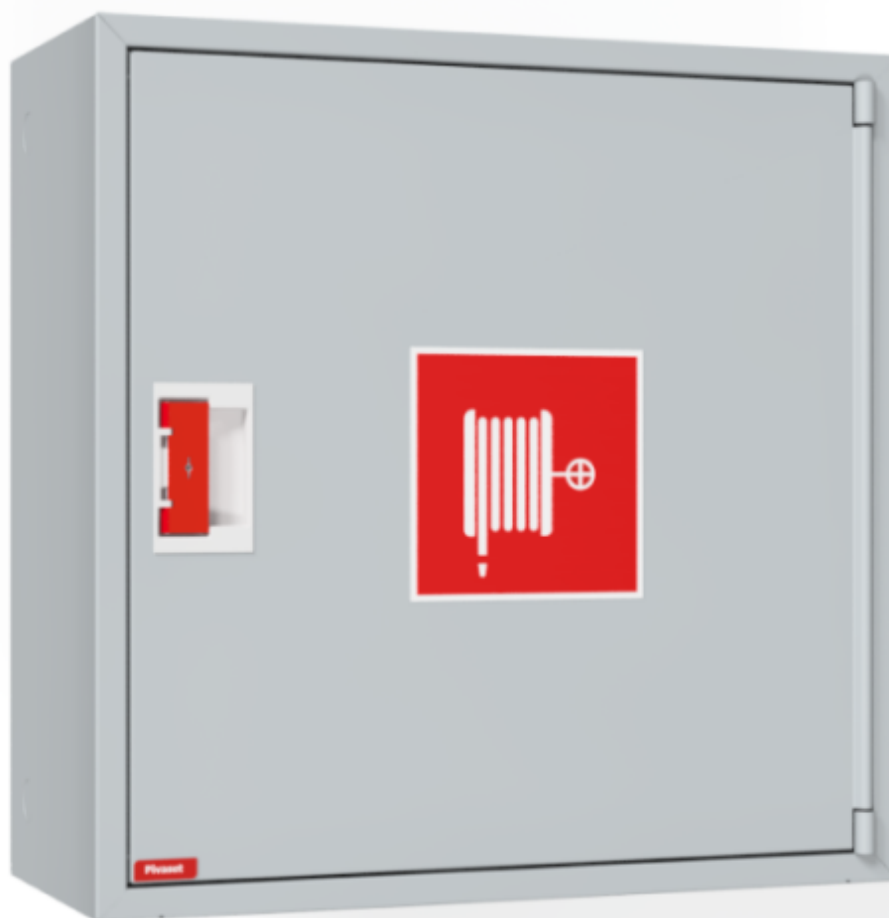

PV-Standard cabinet 10, grey -

PV-Standard cabinet 10, grey -

The cabinets in our basic range are supplied empty. Equipped with a PV lock device. The models can be modified to be used as switch cabinets, maintenance hatches, storage cabinets etc. If necessary, cabinets can be fitted with a flush-mounting frame.

Features

Color	Grey (RAL 7040)
Height (mm)	690
Width (mm)	690
Depth (mm)	290