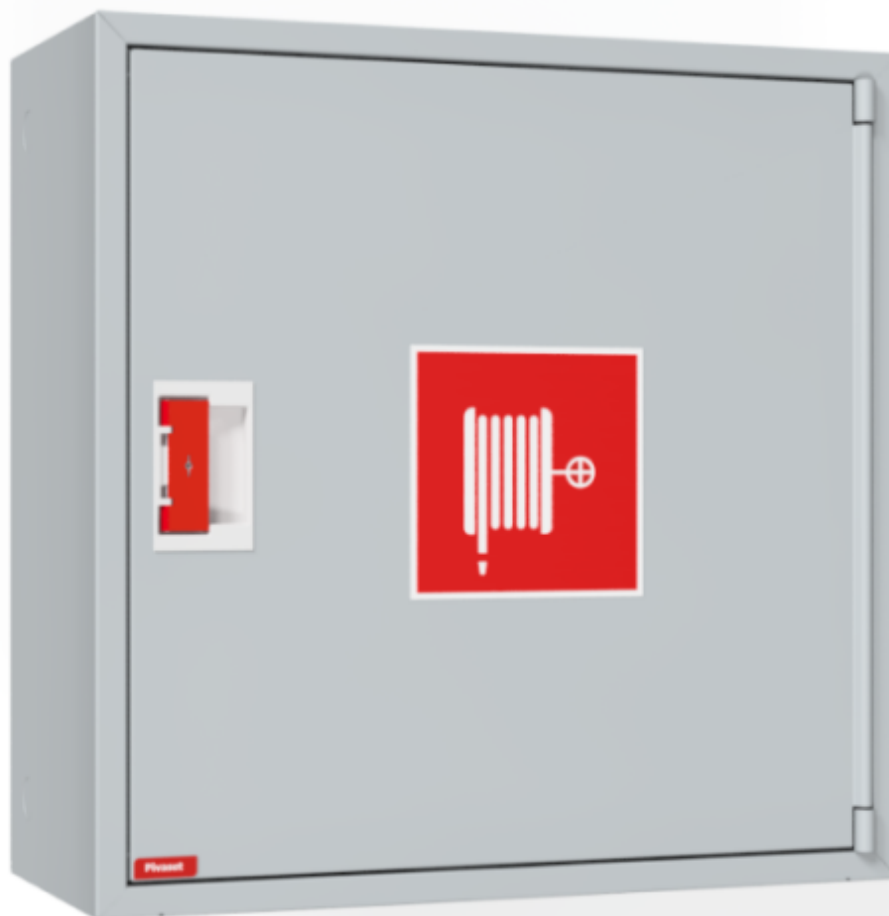

PV-Standard cabinet 10, grey -

PV-Standard cabinet 10, grey -

The cabinets in our basic range are supplied empty. Equipped with a PV lock device. The models can be modified to be used as switch cabinets, maintenance hatches, storage cabinets etc. If necessary, cabinets can be fitted with a flush-mounting frame.

Features

Color	Grey (RAL 7040)
Height (mm)	690
Width (mm)	690
Depth (mm)	290