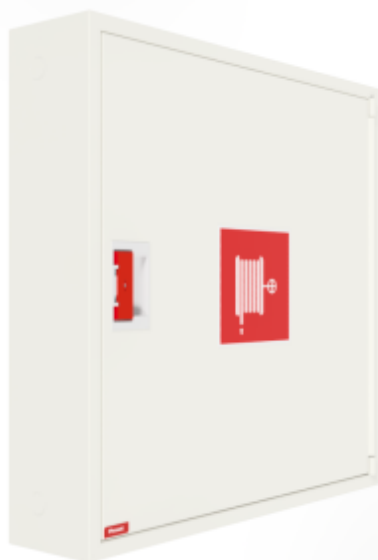

**PV-Standard cabinet 40, white -**

---

## **PV-Standard cabinet 40, white -**

---

The cabinets in our basic range are supplied empty. Equipped with a PV lock device. The models can be modified to be used as switch cabinets, maintenance hatches, storage cabinets etc. If necessary, cabinets can be fitted with a flush-mounting frame.

### **Features**

---

Finnish "lvi-number"	2951968
Color	White (RAL 9016))
Height (mm)	790
Width (mm)	790
Depth (mm)	200