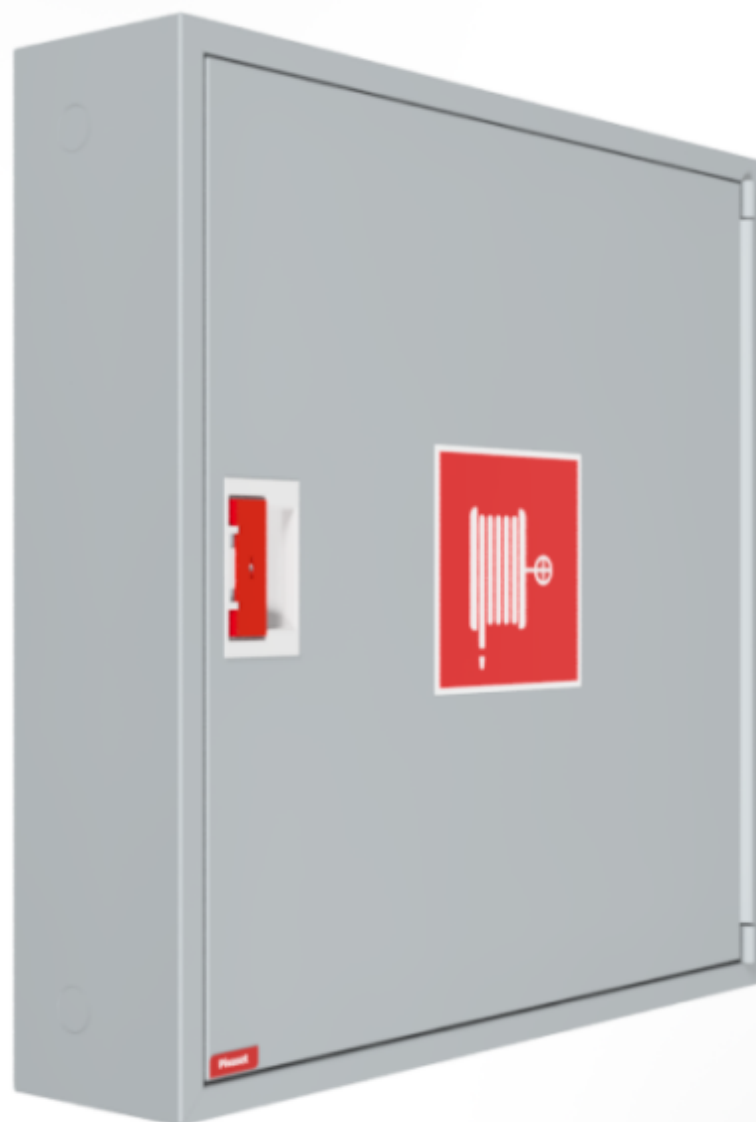

PV-Standard cabinet 182, grey -

PV-Standard cabinet 182, grey -

The cabinets in our basic range are supplied empty. Equipped with a PV lock device. The models can be modified to be used as switch cabinets, maintenance hatches, storage cabinets etc. If necessary, cabinets can be fitted with a flush-mounting frame.

Features

Color	Grey (RAL 7040)
Height (mm)	790
Width (mm)	790
Depth (mm)	180