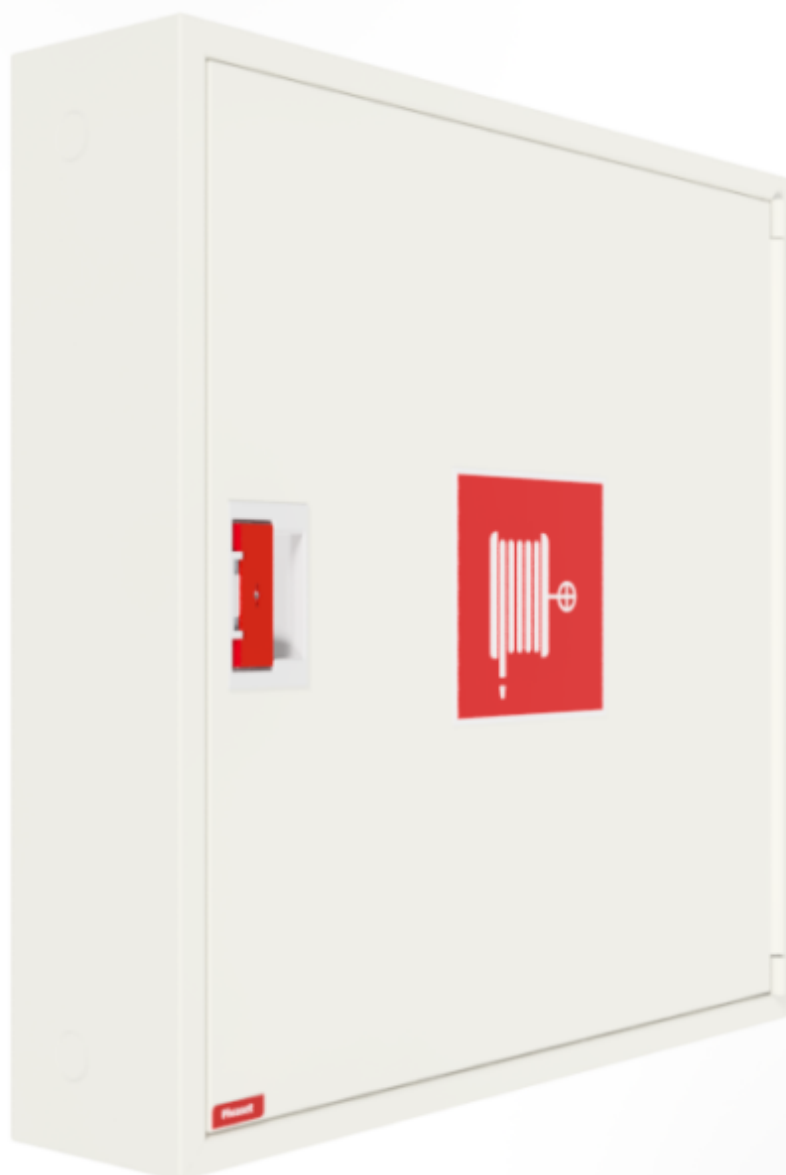

PV-Standard cabinet 182, white -

PV-Standard cabinet 182, white -

The cabinets in our basic range are supplied empty. Equipped with a PV lock device. The models can be modified to be used as switch cabinets, maintenance hatches, storage cabinets etc. If necessary, cabinets can be fitted with a flush-mounting frame.

Features

Finnish "lvi-number"	2951970
Color	White (RAL 9016))
Height (mm)	790
Width (mm)	790
Depth (mm)	180