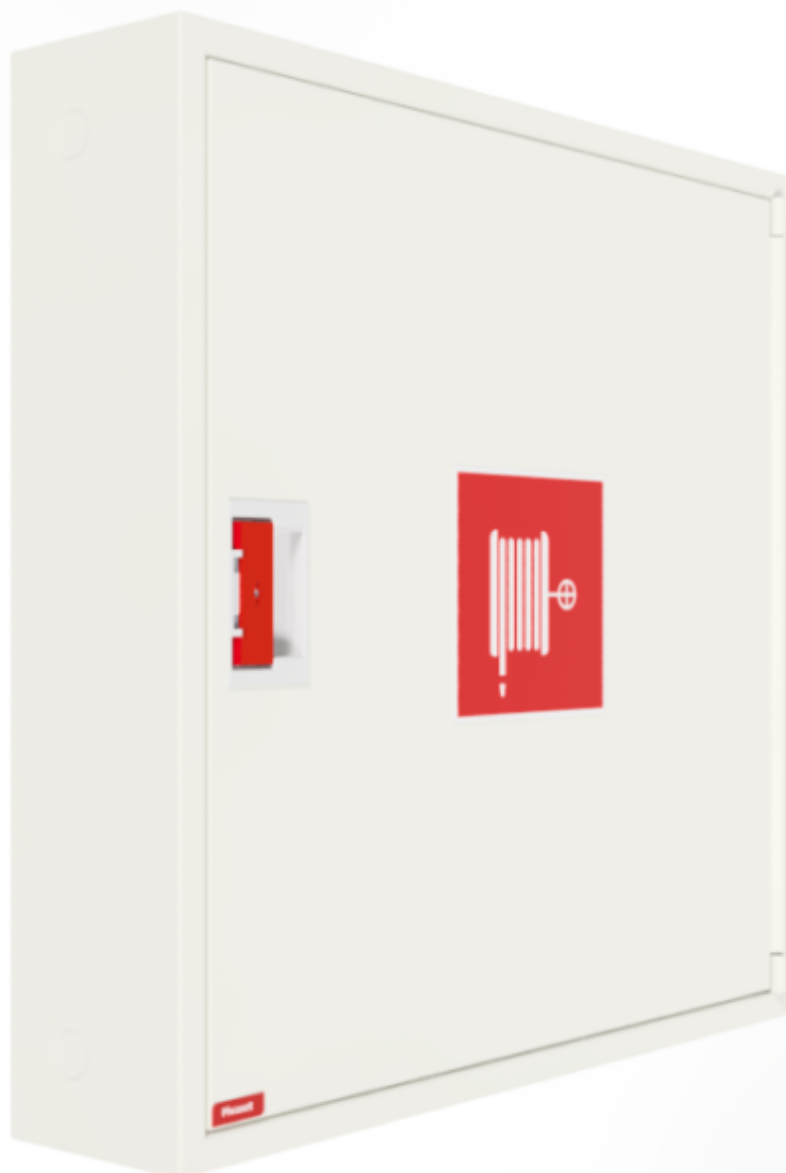

PV-Standard cabinet 182, white -

PV-Standard cabinet 182, white -

The cabinets in our basic range are supplied empty. Equipped with a PV lock device. The models can be modified to be used as switch cabinets, maintenance hatches, storage cabinets etc. If necessary, cabinets can be fitted with a flush-mounting frame.

Features

Finnish "lvi-number"	2951970
Color	White (RAL 9016))
Height (mm)	790
Width (mm)	790
Depth (mm)	180