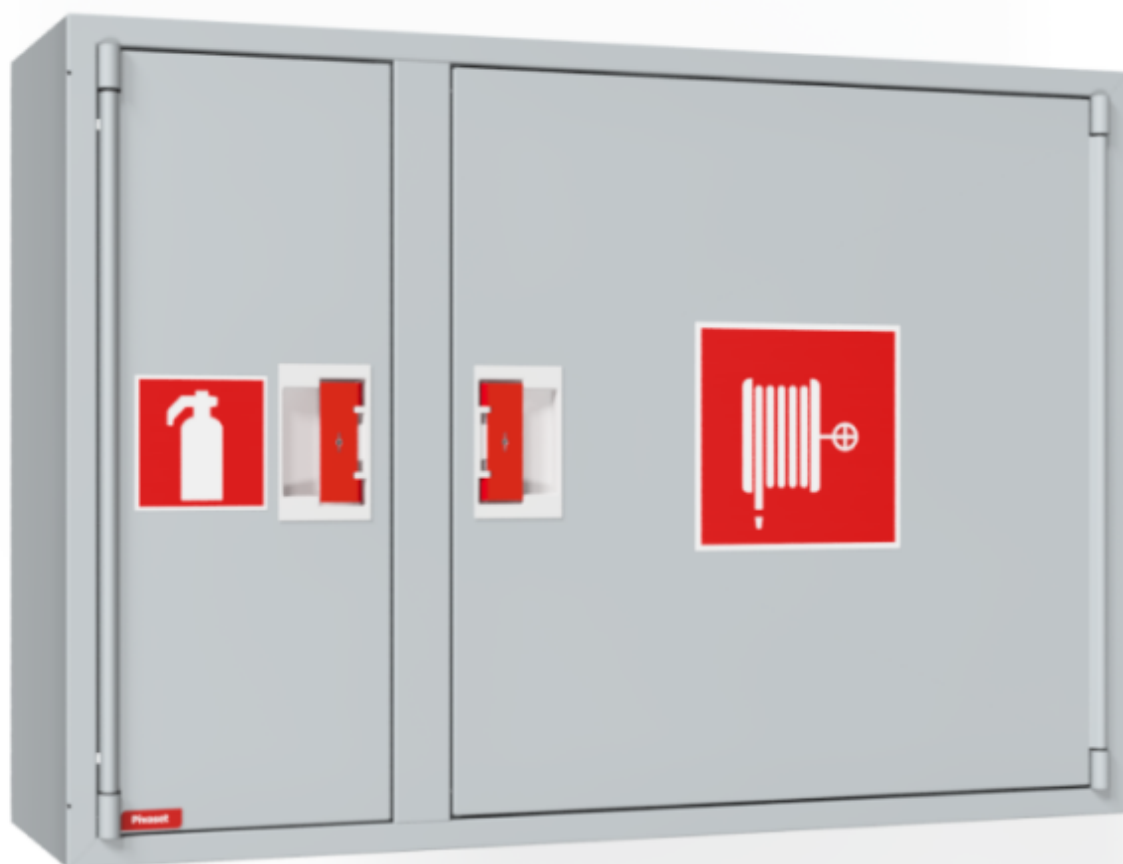

PV-Standard cabinet 102, grey -

PV-Standard cabinet 102, grey -

The cabinets in our basic range are supplied empty. Equipped with a PV lock device. The models can be modified to be used as switch cabinets, maintenance hatches, storage cabinets etc. If necessary, cabinets can be fitted with a flush-mounting frame.

Features

Color	Grey (RAL 7040)
Height (mm)	690
Width (mm)	990
Depth (mm)	290