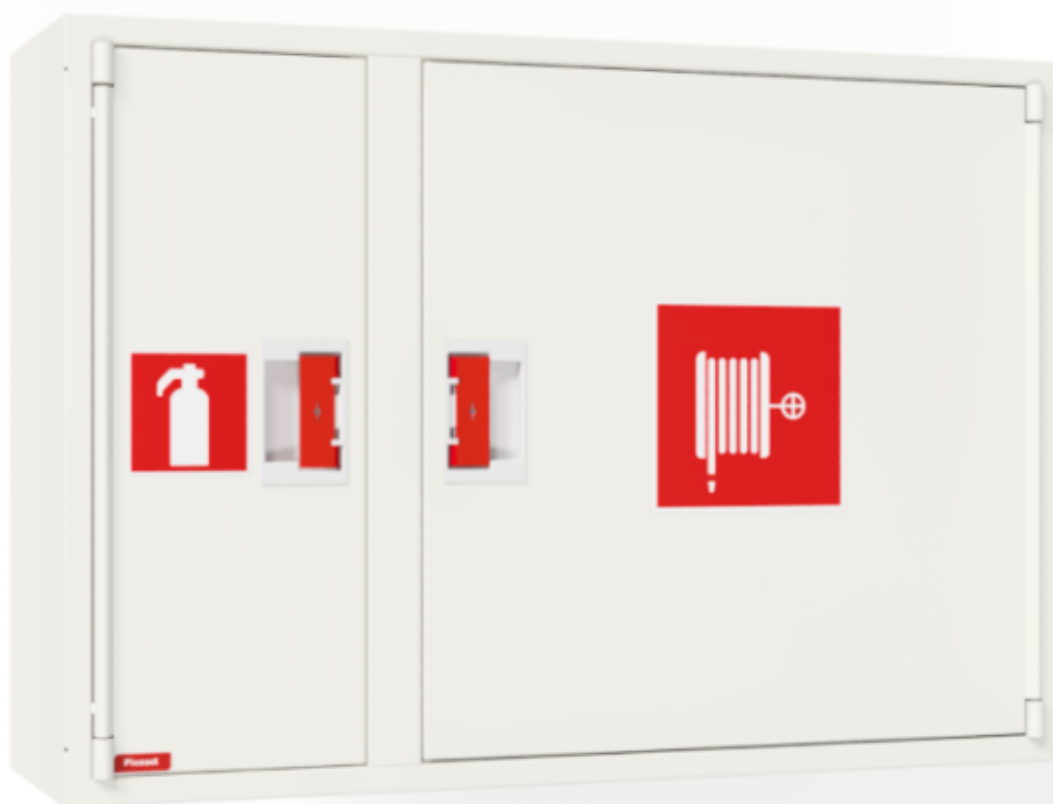

PV-Standard cabinet 102, white -

PV-Standard cabinet 102, white -

The cabinets in our basic range are supplied empty. Equipped with a PV lock device. The models can be modified to be used as switch cabinets, maintenance hatches, storage cabinets etc. If necessary, cabinets can be fitted with a flush-mounting frame.

Features

Finnish "lvi-number"	2951973
Color	White (RAL 9016))
Height (mm)	690
Width (mm)	990
Depth (mm)	290