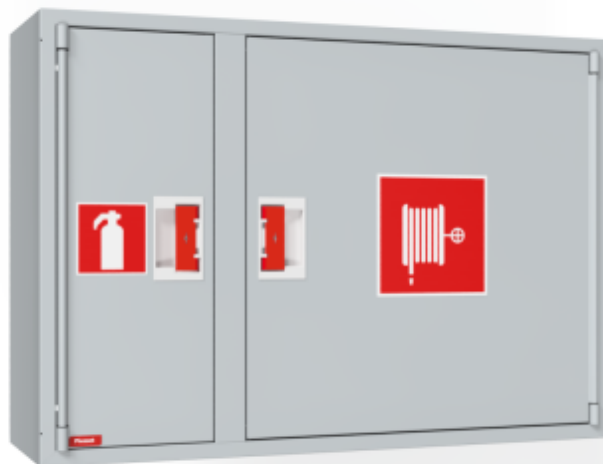

## PV-Standard cabinet 112, grey -

---

## **PV-Standard cabinet 112, grey -**

---

The cabinets in our basic range are supplied empty. Equipped with a PV lock device. The models can be modified to be used as switch cabinets, maintenance hatches, storage cabinets etc. If necessary, cabinets can be fitted with a flush-mounting frame.

### **Features**

---

Color	Grey (RAL 7040)
Height (mm)	790
Width (mm)	1150
Depth (mm)	350