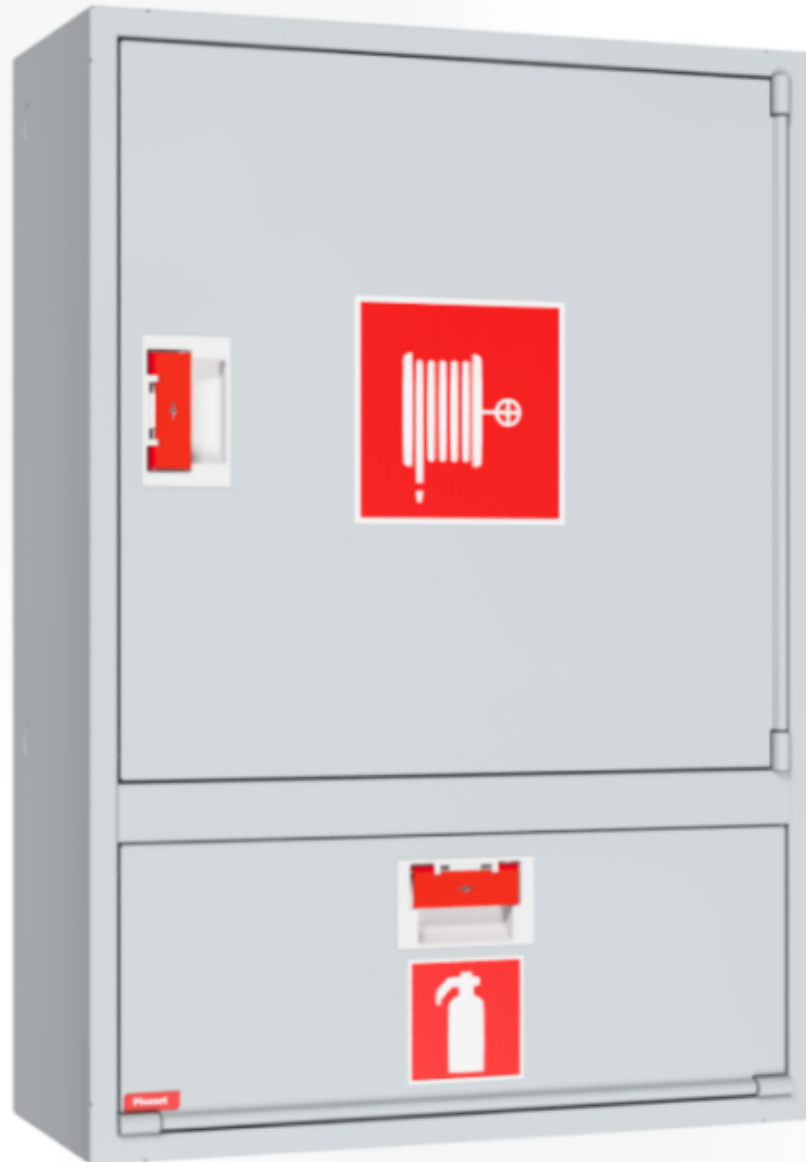

PV-Standard cabinet 202, grey -

PV-Standard cabinet 202, grey -

The cabinets in our basic range are supplied empty. Equipped with a PV lock device. The models can be modified to be used as switch cabinets, maintenance hatches, storage cabinets etc. If necessary, cabinets can be fitted with a flush-mounting frame.

Features

Color	Grey (RAL 7040)
-------	-----------------