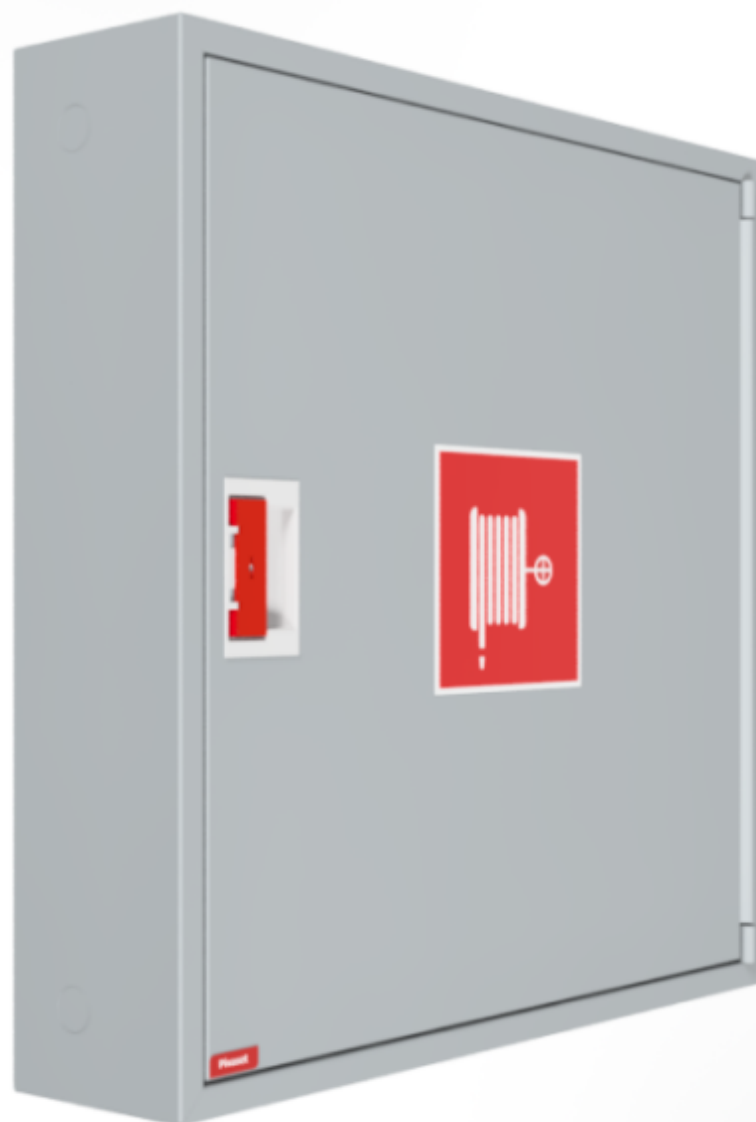

**PV-Standard cabinet 162, grey -**

---

## **PV-Standard cabinet 162, grey -**

The cabinets in our basic range are supplied empty. Equipped with a PV lock device. The models can be modified to be used as switch cabinets, maintenance hatches, storage cabinets etc. If necessary, cabinets can be fitted with a flush-mounting frame.

### **Features**

Color	Grey (RAL 7040)
Height (mm)	790
Width (mm)	790
Depth (mm)	160