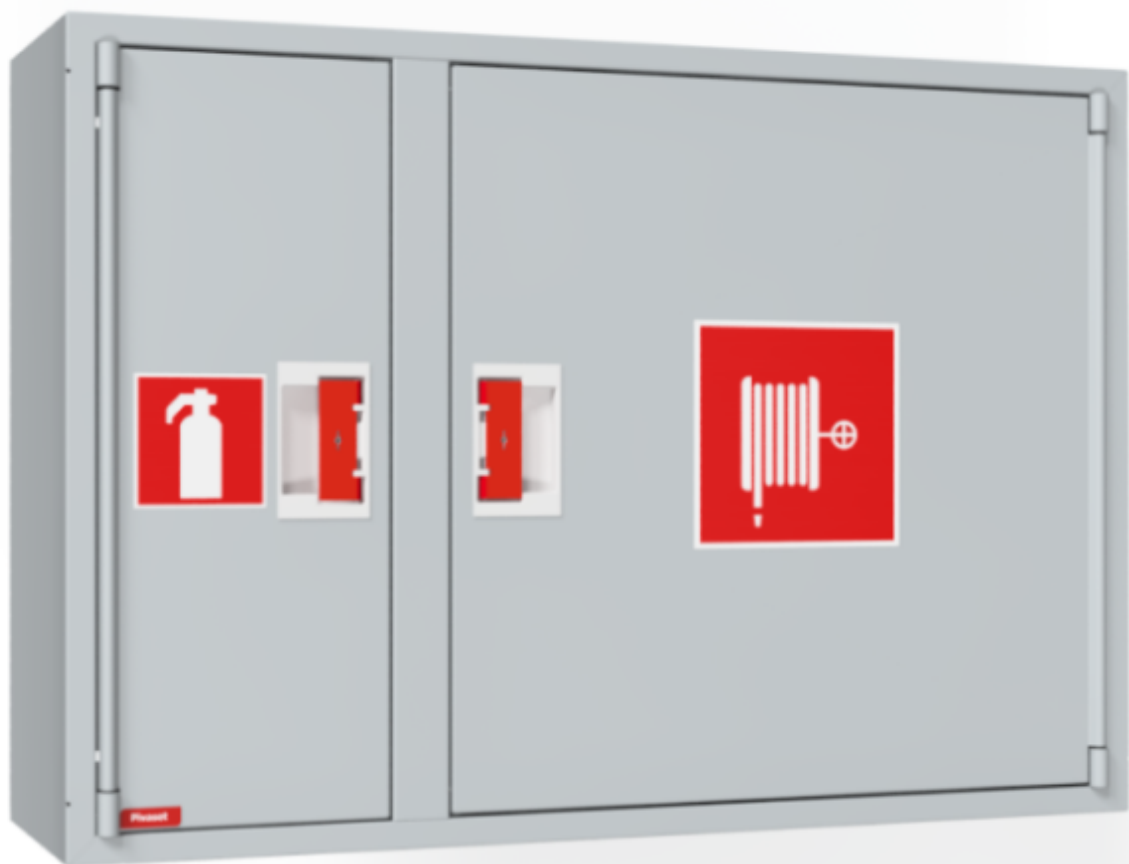

## PV-102 19mm/25m, grey - Fire hydrant cabinet

Fire hydrant cabinet approved according to EN 671-1:2012, featuring a fire hydrant hose reel inside. Designed for indoor installation either as a surface-mounted unit or partially recessed to a preferred depth using a separate flush-mounting frame. Our fire hydrants are produced in Finland in accordance with standard EN 671-1:2012. Pivaset's basic model fire hydrant cabinets and hose reels, up to 30 meters, are CE-marked. These cabinets and reels are made of epoxy powder-coated steel sheeting, 1.25 mm thick for the fire hydrant cabinets and 1 mm thick for the hose reels. The reels are consistently painted red. Cabinets are available in three standard colors: white, grey, and red, with other colors available by special order. All cabinets feature a welded structural back wall and reinforced doors with adjustable steel hinges. The door is equipped with a special lock including a breakable lock protector. Doors open 180 degrees to allow free functioning of a hose reel installed on the door. The reel hubs are specially brass-molded and tested. Fire hydrant hoses comply with standard EN 694 and feature lightweight polyester weave reinforcement. The lightweight hoses operate at 1.2 MPa with a burst pressure of 9 MPa (+20C). Alternatively, fire hydrant cabinets can be equipped with a nitrile/PVC hose operating at 1.2 MPa with a burst pressure of 4 MPa (+20C). (Please refer to the product stats to confirm the assembled hose). While lightweight, the hose is not recommended for continuous use in cleaning heavily worn floor surfaces. A hose/nozzle holder prevents the hose from getting caught between the door. All cabinet models come with a spring-reinforced feed hose and include a direct/fog nozzle and 1 shut-off valve for fire hydrant cabinets.