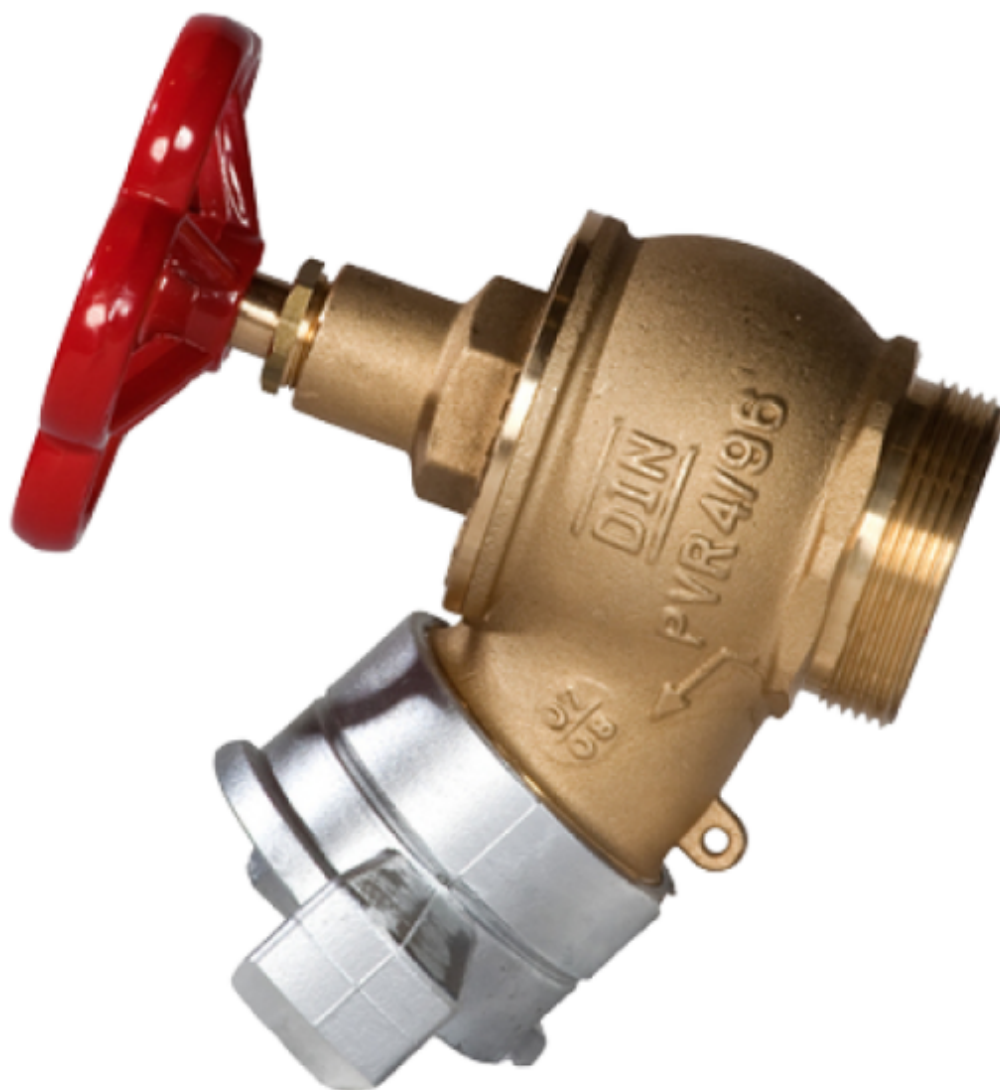

Fire hydrant valve 2"- 2" -

Fire hydrant valve 2"- 2" -
