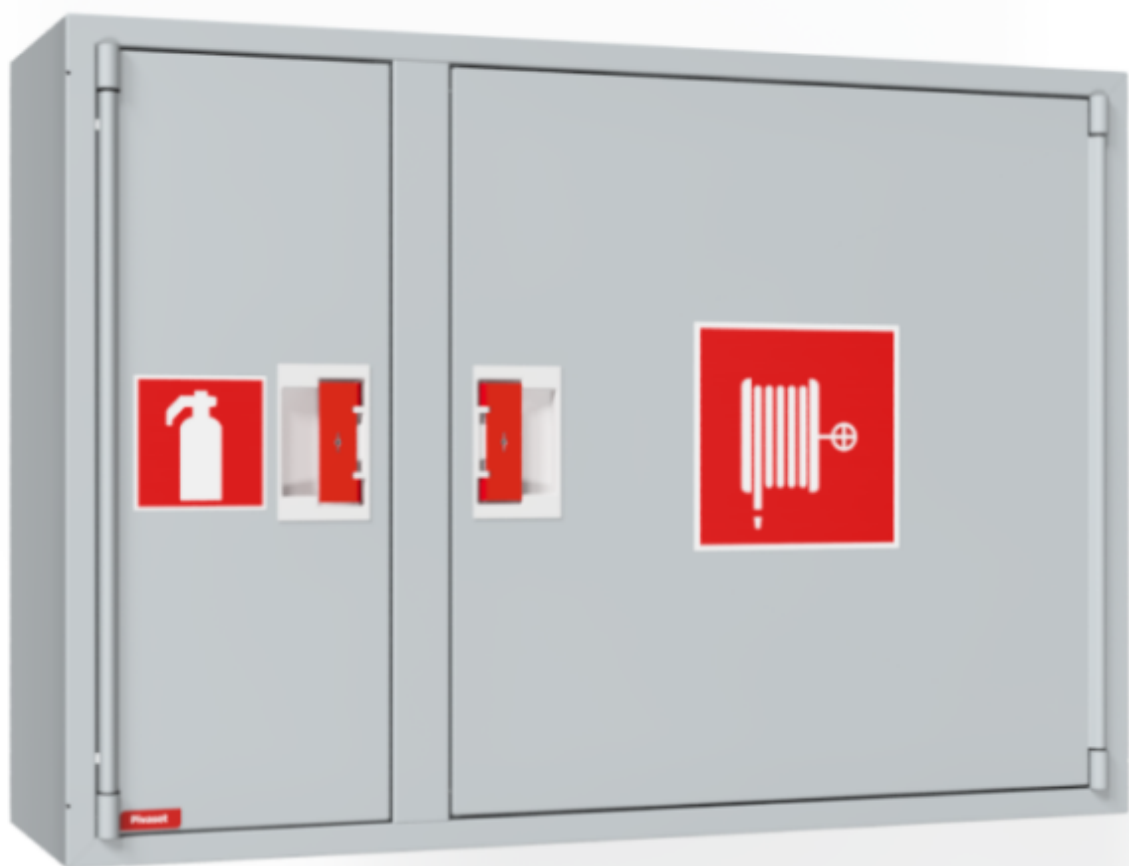

PV-102 19mm/30m, grey * - Fire hydrant cabinet

PV-102 19mm/30m, grey * - Fire hydrant cabinet

Fire hydrant cabinet approved according to EN 671-1:2012, featuring a fire hydrant hose reel inside. Designed for indoor installation either as a surface-mounted unit or partially recessed to a preferred depth using a separate flush-mounting frame. Our fire hydrants are produced in Finland in accordance with standard EN 671-1:2012. Pivaset's basic model fire hydrant cabinets and hose reels, up to 30 meters, are CE-marked. These cabinets and reels are made of epoxy powder-coated steel sheeting, 1.25 mm thick for the fire hydrant cabinets and 1 mm thick for the hose reels. The reels are consistently painted red. Cabinets are available in three standard colors: white, grey, and red, with other colors available by special order. All cabinets feature a welded structural back wall and reinforced doors with adjustable steel hinges. The door is equipped with a special lock including a breakable lock protector. Doors open 180 degrees to allow free functioning of a hose reel installed on the door. The reel hubs are specially brass-molded and tested. Fire hydrant hoses comply with standard EN 694 and feature lightweight polyester weave reinforcement. The lightweight hoses operate at 1.2 MPa with a burst pressure of 9 MPa (+20C). Alternatively, fire hydrant cabinets can be equipped with a nitrile/PVC hose operating at 1.2 MPa with a burst pressure of 4 MPa (+20C). (Please refer to the product stats to confirm the assembled hose). While lightweight, the hose is not recommended for continuous use in cleaning heavily worn floor surfaces. A hose/nozzle holder prevents the hose from getting caught between the door. All cabinet models come with a spring-reinforced feed hose and include a direct/fog nozzle and 1 shut-off valve for fire hydrant cabinets.