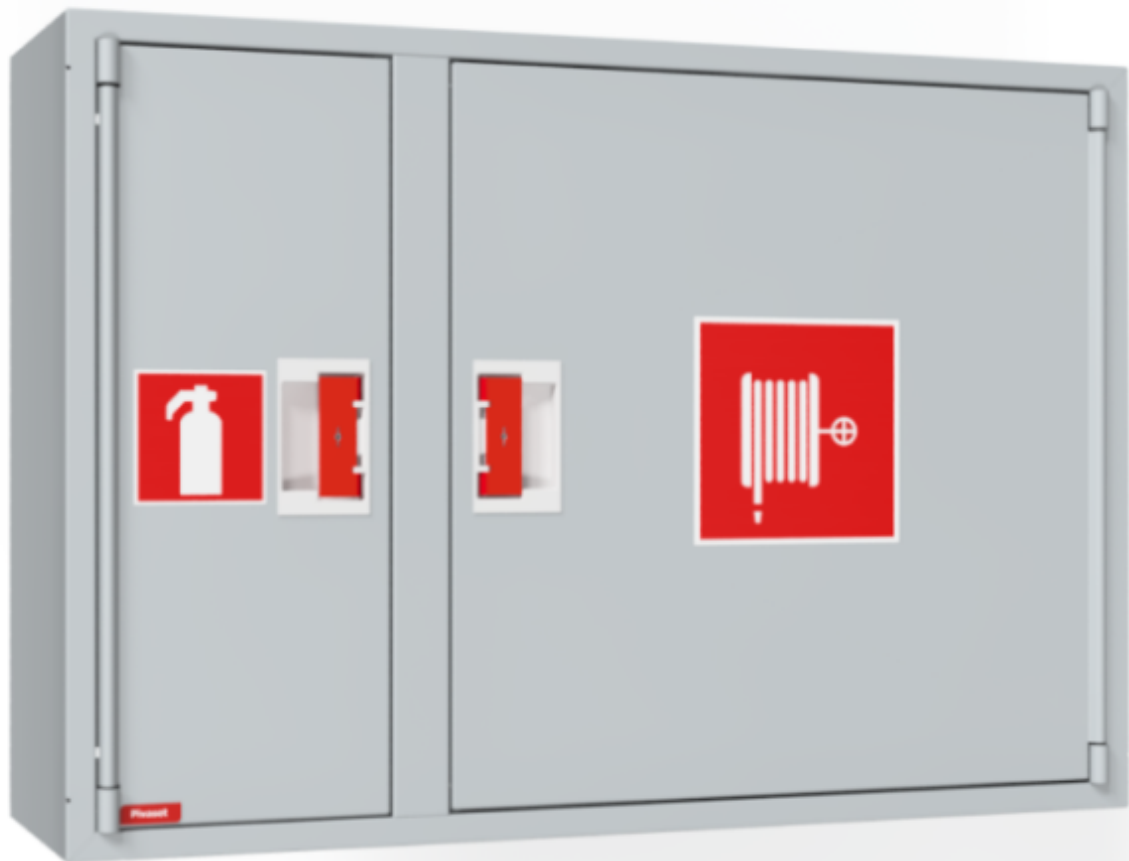

PV-102 19mm/30m, grey, depth 245mm - Fire hydrant cabinet

PV-102 19mm/30m, grey, depth 245mm - Fire hydrant cabinet

Fire hydrant cabinet approved according to EN 671-1:2012, featuring a fire hydrant hose reel inside. Designed for indoor installation either as a surface-mounted unit or partially recessed to a preferred depth using a separate flush-mounting frame. Our fire hydrants are produced in Finland in accordance with standard EN 671-1:2012. Pivaset's basic model fire hydrant cabinets and hose reels, up to 30 meters, are CE-marked. These cabinets and reels are made of epoxy powder-coated steel sheeting, 1.25 mm thick for the fire hydrant cabinets and 1 mm thick for the hose reels. The reels are consistently painted red. Cabinets are available in three standard colors: white, grey, and red, with other colors available by special order. All cabinets feature a welded structural back wall and reinforced doors with adjustable steel hinges. The door is equipped with a special lock including a breakable lock protector. Doors open 180 degrees to allow free functioning of a hose reel installed on the door. The reel hubs are specially brass-molded and tested. Fire hydrant hoses comply with standard EN 694 and feature lightweight polyester weave reinforcement. The lightweight hoses operate at 1.2 MPa with a burst pressure of 9 MPa (+20C). Alternatively, fire hydrant cabinets can be equipped with a nitrile/PVC hose operating at 1.2 MPa with a burst pressure of 4 MPa (+20C). (Please refer to the product stats to confirm the assembled hose). While lightweight, the hose is not recommended for continuous use in cleaning heavily worn floor surfaces. A hose/nozzle holder prevents the hose from getting caught between the door. All cabinet models come with a spring-reinforced feed hose and include a direct/fog nozzle and 1 shut-off valve for fire hydrant cabinets.